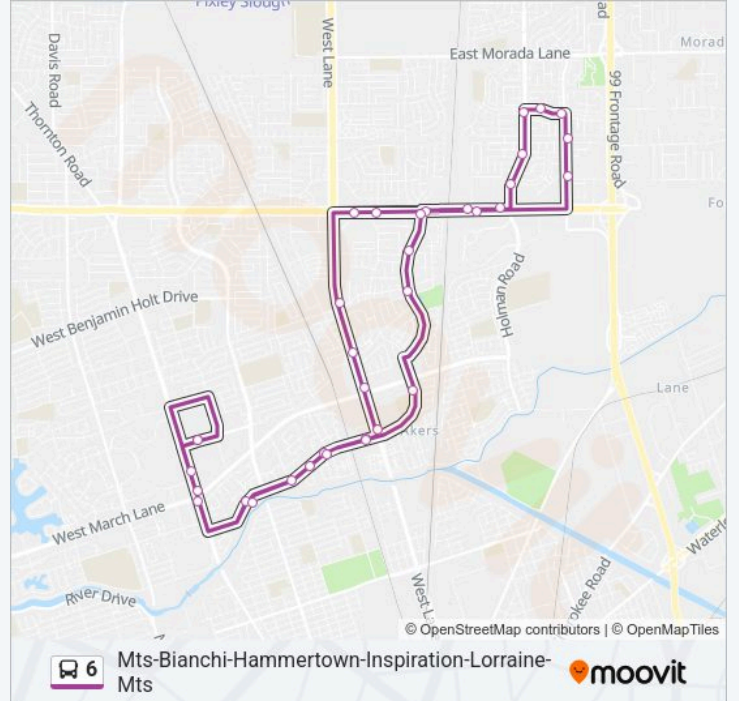

Direction: Mts-Bianchi-Hammertown-Inspiration-Lorraine-Mts

34 stops

[VIEW LINE SCHEDULE](#)

- Mall Transfer (North)
- Pacific Av & March Fs/Sb
- Bianchi Rd & Claremont Ave Ns Eastbound
- Bianchi Rd & Hillsboro Way Ns/Eb
- Bianchi Rd & Clowes St Ns/Eb
- West Lane & Bianchi FS Northbound
- West Lane & March Ln Fs/Nb
- West Lane & Atchenson St Fs/Nb
- West Lane & Swain Rd Fs/Nb
- Hammer Ln & West Lane Frtg FS Eastbound
- Hammer Ln & Montauban FS Eastbound
- Hammer Ln & Lorraine FS Eastbound
- Hammer Ln & Pavilion Plaza Fs/Eb
- Maranatha Dr & Christian Life Wy Northbound
- Maranatha Dr & Kirsten Dr FS Northbound
- Inspiration Dr & Maranatha Dr FS Westbound
- Inspiration Dr & Rieti Ln FS Westbound
- Holman Rd & Inspiration Dr FS Southbound
- Holman Rd & Bryant Dr Fs/Sb
- Holman Rd & Wakeman Dr Fs/Sb

6 bus Info

Direction: Mts-Bianchi-Hammertown-Inspiration-Lorraine-Mts

Stops: 34

Trip Duration: 45 min

Line Summary:

Hammer Ln & Holman Rd FS Westbound

Hammer Ln & Girardi Fs/Wb

Lorraine Ave & Hammer FS Southbound

Lorraine Ave & Homewood Ns/Sb

Lorraine Ave & Amaretto Ns Southbound

Bianchi Rd & March Ln FS Southbound

Bianchi Rd & Clowes Fs/Wb

Bianchi Rd & Hillsboro Fs/Wb

Bianchi Rd & Dorset Fs/Wb

Bianchi Rd & Kentfield Ns/Wb

Bianchi Rd & Ebbet Pl FS Westbound

Pacific Av & March Ln Fs/Nb

Pacific Av & Weberstown Ent Mb/Nb

Mall Transfer (North)

6 bus time schedules and route maps are available in an offline PDF at moovitapp.com. Use the Moovit App to see live bus times, train schedule or subway schedule, and step-by-step directions for all public transit in Stockton.