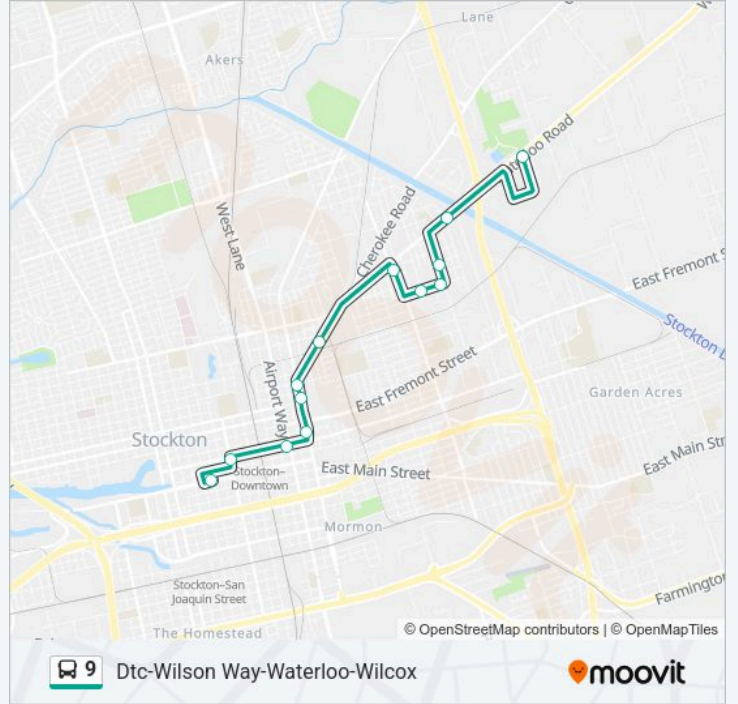

Direction: Wilcox-Waterloo-Wilson Way-Dtc

12 stops

[VIEW LINE SCHEDULE](#)

Wilcox & Waterloo Ns Northbound

Waterloo Rd & Report Ave Wb/Fs

Waterloo Rd & Golden Gate FS Westbound

Waterloo Rd & Sunset Av Fs/Wb

Waterloo Rd & Filbert St Fs/Wb

Wilson Wy & Oak Ns/Sb

Wilson Wy & Lindsay St FS Southbound

Miner Ave & Sierra Nevada FS Westbound

Miner Ave & Airport Way FS Westbound

Stanislaus & Miner Av FS Southbound

Weber & Stanislaus Fs/Wb

9 bus Info**Direction:** Wilcox-Waterloo-Wilson Way-Dtc**Stops:** 12**Trip Duration:** 21 min**Line Summary:**

Direction: Dtc-Wilson Way-Waterloo-Wilcox

13 stops

[VIEW LINE SCHEDULE](#)

- Downtown Transit Center Weber Ave
- Stanislaus & Miner Ns/Nb
- Miner Ave & Airport Way Ns/Eb
- Wilson Wy & Lindsay Ns Northbound
- Wilson Wy & Park (Eastland Plz.) Fs/Nb
- Wilson Wy & Poplar St Ns/Nb
- Waterloo & Sycamore Ns Eastbound
- Filbert St & Waterloo Fs/Sb
- Harding Wy & Rhode Island Ns/Eb
- Harding Wy & Golden Gate Ave Ns Eastbound
- Golden Gate & John St Ns/Nb
- Waterloo Rd & Report Ave Eb/Fs
- Wilcox & Waterloo Ns Northbound

9 bus Info

Direction: Dtc-Wilson Way-Waterloo-Wilcox

Stops: 13

Trip Duration: 25 min

Line Summary:

9 bus time schedules and route maps are available in an offline PDF at moovitapp.com. Use the Moovit App to see live bus times, train schedule or subway schedule, and step-by-step directions for all public transit in Stockton.