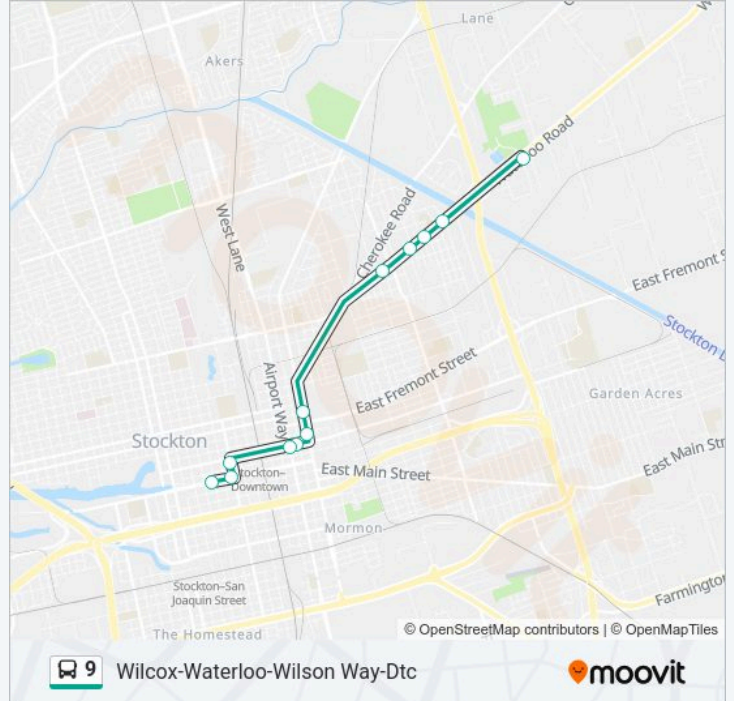

Direction: Wilcox-Waterloo-Wilson Way-Dtc

12 stops

[VIEW LINE SCHEDULE](#)

Wilcox & Waterloo Ns Northbound

Waterloo Rd & Report Ave Wb/Fs

Waterloo Rd & Golden Gate FS Westbound

Waterloo Rd & Sunset Av Fs/Wb

Waterloo Rd & Filbert St Fs/Wb

Wilson Wy & Oak Ns/Sb

Wilson Wy & Lindsay St FS Southbound

Miner Ave & Sierra Nevada FS Westbound

Miner Ave & Airport Way FS Westbound

Stanislaus & Miner Av FS Southbound

Weber & Stanislaus Fs/Wb

Downtown Transit Center Weber Ave

9 bus Time Schedule

Wilcox-Waterloo-Wilson Way-Dtc Route Timetable:

Monday	6:02 AM-7:02 PM
Tuesday	6:02 AM-7:02 PM
Wednesday	6:02 AM-7:02 PM
Thursday	6:02 AM-7:02 PM
Friday	6:02 AM-7:02 PM
Saturday	Not Operational
Sunday	Not Operational

9 bus Info**Direction:** Wilcox-Waterloo-Wilson Way-Dtc**Stops:** 12**Trip Duration:** 21 min**Line Summary:**

Direction: Dtc-Wilson Way-Waterloo-Wilcox

13 stops

[VIEW LINE SCHEDULE](#)

- Downtown Transit Center Weber Ave
- Stanislaus & Miner Ns/Nb
- Miner Ave & Airport Way Ns/Eb
- Wilson Wy & Lindsay Ns Northbound
- Wilson Wy & Park (Eastland Plz.) Fs/Nb
- Wilson Wy & Poplar St Ns/Nb
- Waterloo & Sycamore Ns Eastbound
- Filbert St & Waterloo Fs/Sb
- Harding Wy & Rhode Island Ns/Eb
- Harding Wy & Golden Gate Ave Ns Eastbound
- Golden Gate & John St Ns/Nb
- Waterloo Rd & Report Ave Eb/Fs
- Wilcox & Waterloo Ns Northbound