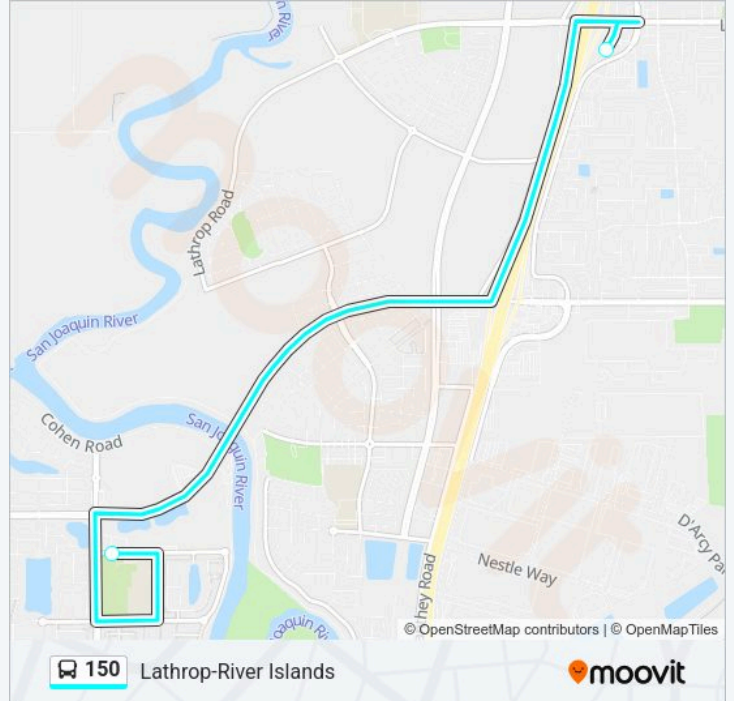

**150 bus Info****Direction:** River Islands-Lathrop**Stops:** 2**Trip Duration:** 10 min**Line Summary:**

**Direction: Stockton-Lathrop-Tracy-Dublin Bart**

5 stops

[VIEW LINE SCHEDULE](#)

Downtown Transit Center Dep A

**150 bus Info**

**Direction:** Stockton-Lathrop-Tracy-Dublin Bart

**Stops:** 5

**Trip Duration:** 109 min

**Line Summary:**

**Direction: Lathrop-River Islands**

2 stops

[VIEW LINE SCHEDULE](#)

Lathrop Park And Ride

Marina @ River Islands Tech Academy

**150 bus Time Schedule**

Lathrop-River Islands Route Timetable:

|           |                 |
|-----------|-----------------|
| Monday    | 6:45 PM         |
| Tuesday   | 6:45 PM         |
| Wednesday | 6:45 PM         |
| Thursday  | 6:45 PM         |
| Friday    | 6:45 PM         |
| Saturday  | Not Operational |
| Sunday    | Not Operational |

**150 bus Info**

**Direction:** Lathrop-River Islands

**Stops:** 2

**Trip Duration:** 10 min

**Line Summary:**

**Direction: Dublin Bart-Tracy-Lathrop-Stockton**

5 stops

[VIEW LINE SCHEDULE](#)