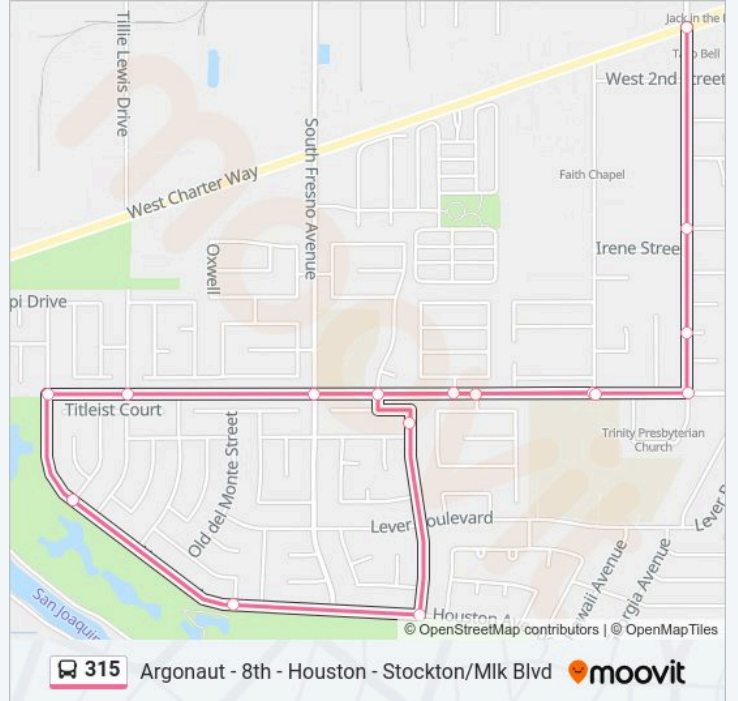

Use the Moovit App to find the closest 315 bus station near you and find out when is the next 315 bus arriving.

Direction: Argonaut - 8th - Houston - Stockton/Mlk Blvd

16 stops

[VIEW LINE SCHEDULE](#)

- 8th St & Argonaut FS Wb
- 8th St & Capitola Circle Ent Fs/Wb
- Dry Creek Wy & Diablo Creek Fs/Sb
- Dry Creek Wy & Houston Av Ns/Sb
- Houston Av & Sunol Valley Fs/Nb
- Houston Av & Tilden Park St Fs/Nb
- 8th St & Houston St FS Eb
- 8th St & Tillie Lewis Dr Fs/Eb
- 8th St & Fresno Av Ns/Eb
- 8th St & Pajaro Wy FS Eb
- 8th St & Laguna Circle Ns/Eb
- 8th St & Argonaut St Fs/Eb
- Stockton St & 8th St Fs/Nb
- Stockton St & Gabriel Ct Ns/Nb
- Stockton St & 5th St Ns/Nb
- Stockton St & Charter Wy Ns Nb

315 bus Time Schedule

Argonaut - 8th - Houston - Stockton/Mlk Blvd Route Timetable:

Monday	7:51 AM
Tuesday	7:51 AM
Wednesday	7:51 AM
Thursday	7:51 AM
Friday	7:51 AM
Saturday	Not Operational
Sunday	Not Operational

315 bus Info

Direction: Argonaut - 8th - Houston - Stockton/Mlk Blvd

Stops: 16

Trip Duration: 16 min

Line Summary:

Direction: Dtc - San Joaquin - Argonaut - 8th - Houston - Stockton/Mlk Blvd

28 stops

[VIEW LINE SCHEDULE](#)

- Downtown Transit Center Dep D
- San Joaquin St & Weber Av Fs/Sb
- San Joaquin St & Market St Fs/Sb
- San Joaquin St & Lafayette Ns/Sb
- San Joaquin St & Hazelton Ns/Sb
- San Joaquin St & Taylor St Ns Sb
- San Joaquin St & Anderson Ns/Sb
- San Joaquin St & Jackson Fs/Sb
- Mlk Blvd & El Dorado St Ns/Wb
- Mlk Blvd & Van Buren St Fs/Wb
- Argonaut & Mlk Blvd Fs/Sb
- Argonaut St & Irene St Ns/Sb
- 8th St & Argonaut FS Wb
- 8th St & Capitola Circle Ent Fs/Wb
- Dry Creek Wy & Diablo Creek Fs/Sb
- Dry Creek Wy & Houston Av Ns/Sb
- Houston Av & Sunol Valley Fs/Nb
- Houston Av & Tilden Park St Fs/Nb