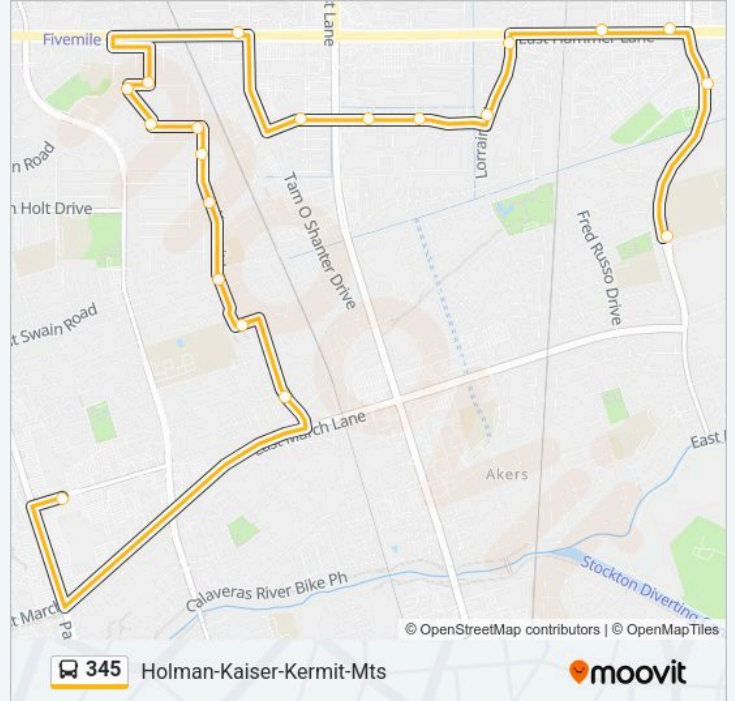

Monday	3:45 PM
Tuesday	3:45 PM
Wednesday	3:45 PM
Thursday	3:45 PM
Friday	3:45 PM
Saturday	Not Operational
Sunday	Not Operational

345 bus Info

Direction: Holman-Kaiser-Kermit-Mts

Stops: 20

Trip Duration: 34 min

Line Summary:

Holiday Dr & Yorkshire Dr FS Southbound

Mall Transfer (South)

Direction: Morada/Diamond Bar-Kaiser-Kermit-Mts

25 stops

[VIEW LINE SCHEDULE](#)

Morada Ln & Diamond Bar Main Building Eastbound

Inspiration Dr & Vernaccia Ln FS Westbound

Inspiration Dr & Maranatha Dr FS Westbound

Inspiration Dr & Rieti Ln FS Westbound

Holman Rd & Inspiration Dr FS Southbound

Holman Rd & Bryant Dr Fs/Sb

Holman Rd & Wakeman Dr Fs/Sb

Hammer Ln & Holman Rd FS Westbound

345 bus Info

Direction: Morada/Diamond Bar-Kaiser-Kermit-Mts

Stops: 25

Trip Duration: 40 min

Line Summary:

Villa Dr & Cordova Ln Ns Southbound

Cordova Ln & Kermit Ln Ns Eastbound

Kermit & Kermit Ct FS Southbound