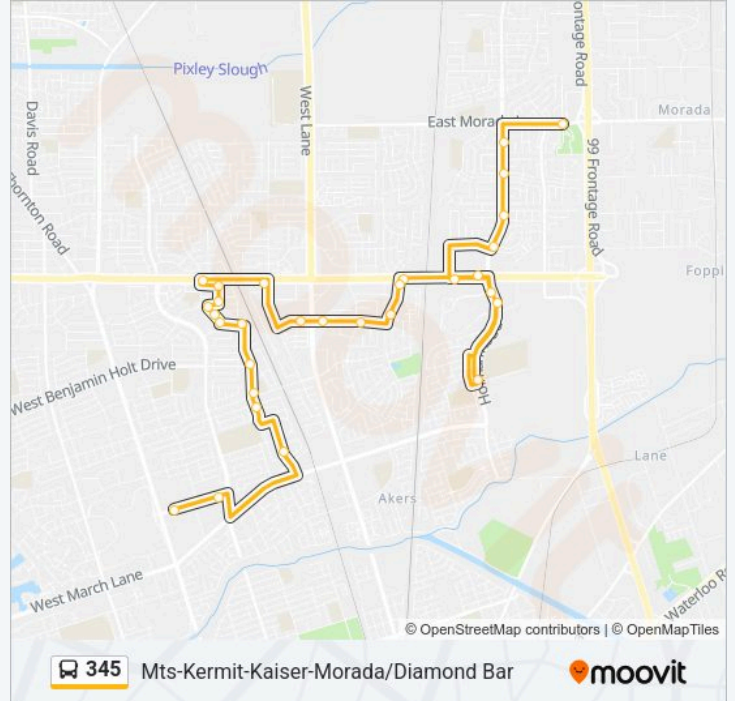

Mts-Kermit-Kaiser-Morada/Diamond Bar Route
Timetable:

Monday	7:47 AM
Tuesday	7:47 AM
Wednesday	7:47 AM
Thursday	7:47 AM
Friday	7:47 AM
Saturday	Not Operational
Sunday	Not Operational

345 bus Info**Direction:** Mts-Kermit-Kaiser-Morada/Diamond Bar**Stops:** 30**Trip Duration:** 40 min**Line Summary:**

Hammer Ln & Pavilion Plaza Fs/Eb

Holman Rd & Auto Center FS Southbound

Holman Rd & Windflower FS Northbound

Holman Rd & E Telestar PI Arr FS Northbound

Hammer Ln & Holman Rd FS Westbound

Holman Rd & Wakeman Dr Fs/Nb

Holman Rd & Bryant FS Northbound

Holman Rd & Inspiration Dr FS Northbound

Holman Rd & Snow Creek

Morada Ln & Diamond Bar Main Building Eastbound

Direction: Holman-Kaiser-Kermit-Mts

20 stops

[VIEW LINE SCHEDULE](#)

Line Summary:

Holiday Dr & Yorkshire Dr FS Southbound

Mall Transfer (South)

Direction: Morada/Diamond Bar-Kaiser-Kermit-Mts

25 stops

[VIEW LINE SCHEDULE](#)

Morada Ln & Diamond Bar Main Building Eastbound

Inspiration Dr & Vernaccia Ln FS Westbound