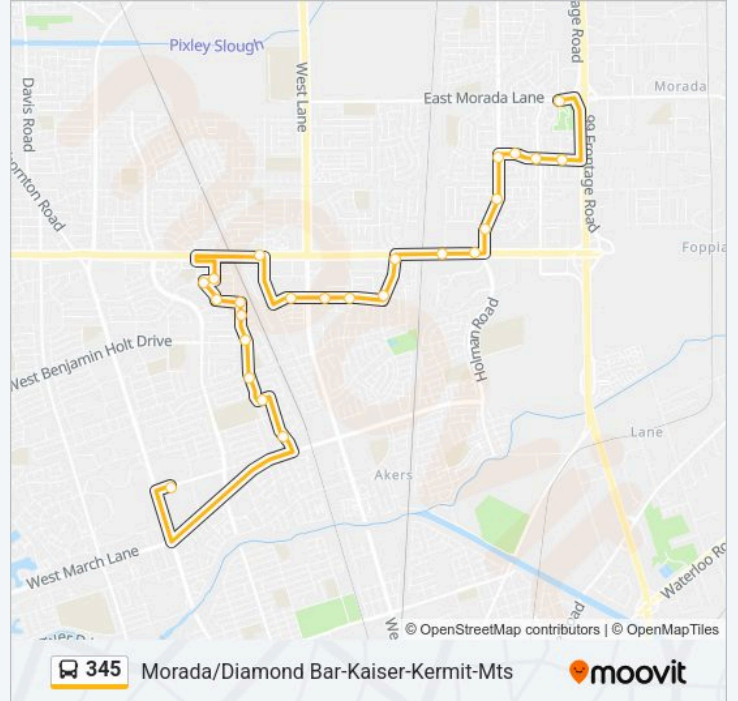

Line Summary:

Holiday Dr & Yorkshire Dr FS Southbound

Mall Transfer (South)

Direction: Morada/Diamond Bar-Kaiser-Kermit-Mts

25 stops

[VIEW LINE SCHEDULE](#)

Morada Ln & Diamond Bar Main Building Eastbound

Inspiration Dr & Vernaccia Ln FS Westbound

Los Molinas & Goya Ns Southbound

Villa Dr & Goya Dr FS Southbound

345 bus Time Schedule

Morada/Diamond Bar-Kaiser-Kermit-Mts Route
Timetable:

Monday	8:30 AM
Tuesday	8:30 AM
Wednesday	8:30 AM
Thursday	8:30 AM
Friday	8:30 AM
Saturday	Not Operational
Sunday	Not Operational

345 bus Info

Direction: Morada/Diamond Bar-Kaiser-Kermit-Mts

Stops: 25

Trip Duration: 40 min

Line Summary:

Villa Dr & Cordova Ln Ns Southbound

Cordova Ln & Kermit Ln Ns Eastbound

Kermit & Kermit Ct FS Southbound

Kermit & Benjamin Holt Ns Southbound

Kermit & Swain FS Southbound

Elaine Dr & Kermit Ln

Holiday Dr & Yorkshire Dr FS Southbound

Mall Transfer (South)

345 bus time schedules and route maps are available in an offline PDF at moovitapp.com. Use the Moovit App to see live bus times, train schedule or subway schedule, and step-by-step directions for all public transit in Stockton.