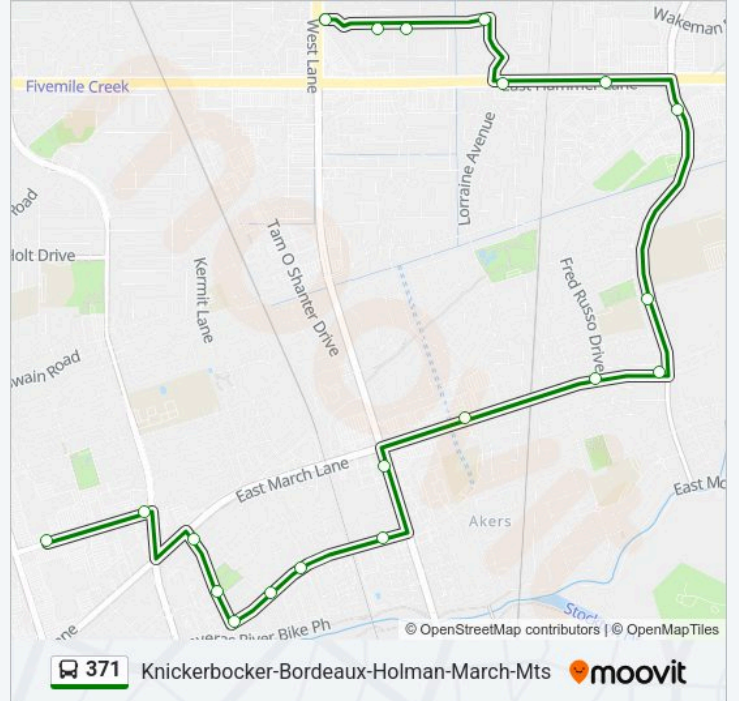

Knickerbocker & West Lane FS Eastbound

Direction: Knickerbocker-Bordeaux-Holman-March-Mts

20 stops

[VIEW LINE SCHEDULE](#)

Knickerbocker & West Lane FS Eastbound

Bordeaux & Moulin Ns Eastbound

Bordeaux & Chateau FS Eastbound

371 bus Info

Direction: Knickerbocker-Bordeaux-Holman-March-Mts

Stops: 20

Trip Duration: 29 min

Line Summary:

Yokuts & El Dorado Fs/Wb

Mall Transfer (North)

371 bus time schedules and route maps are available in an offline PDF at moovitapp.com. Use the Moovit App to see live bus times, train schedule or subway schedule, and step-by-step directions for all public transit in Stockton.

© 2025 Moovit - All Rights Reserved