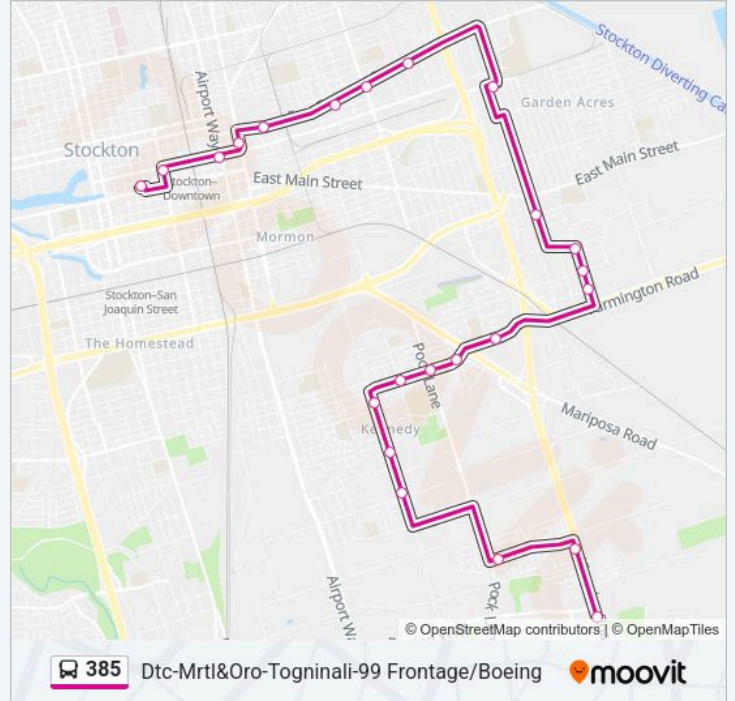

**385 bus Time Schedule**

Dtc-Mrtl&Oro-Togninali-99 Frontage/Boeing Route  
Timetable:

Monday	3:35 PM
Tuesday	3:35 PM
Wednesday	3:35 PM
Thursday	3:35 PM
Friday	3:35 PM
Saturday	Not Operational
Sunday	Not Operational

**385 bus Info**

**Direction:** Dtc-Mrtl&Oro-Togninali-99

Frontage/Boeing

**Stops:** 23

**Trip Duration:** 49 min

**Line Summary:**

8th St & D St Ns Westbound

B & 9th St FS Southbound

B & Gerald FS Southbound

B & Ralph Ave Ns Southbound

Togninali Ln & Pock FS Eastbound

99 Frontage & Togninali Ln FS Southbound

Hwy 99 Frontage @ Boeing Wy FS Southbound

**Direction: Dtc-Mrtl&Oro**

9 stops

[VIEW LINE SCHEDULE](#)

Downtown Transit Center Dep D

Stanislaus & Miner Ns/Nb

Miner Ave & Airport Way Ns/Eb

Wilson Wy & Lindsay Ns Northbound

Fremont St & Eastland Plaza Mb/Eb

Fremont St & E St Fs/Eb

Fremont St & Filbert St Fs/Eb