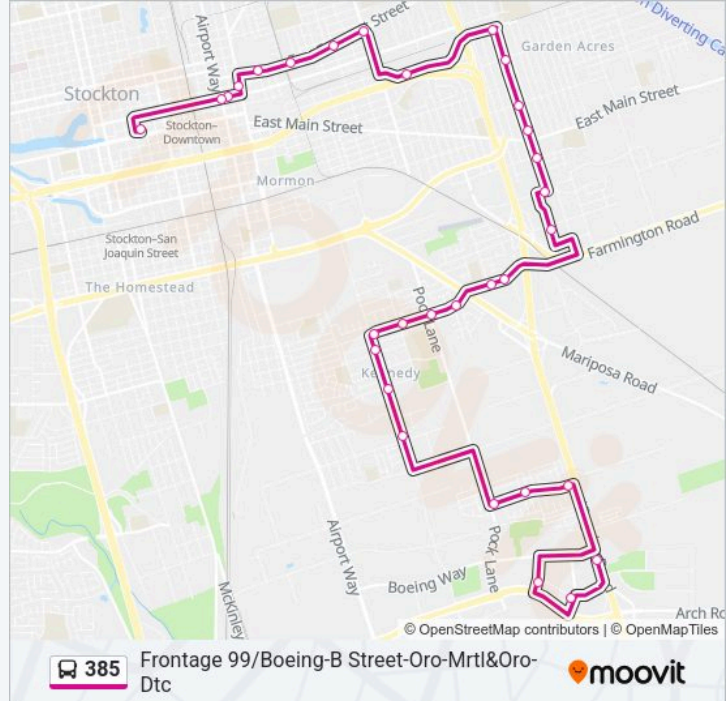

#### 385 bus Info

**Direction:** Frontage 99/Boeing-B Street-Oro-Mrtl&Oro-Dtc

**Stops:** 31

**Trip Duration:** 43 min

**Line Summary:**

Oro & Washington Ns Northbound

Myrtle St & Oro Ave FS Westbound

Myrtle @ Rtc Main Building Westbound

Fremont St & Filbert St Fs/Wb

Fremont St & E St Fs/Wb

Fremont St & Laurel Fs/Wb

Fremont St & Eastland Plaza Main Building Westbound

Wilson Wy & Lindsay St FS Southbound

Miner Ave & Sierra Nevada FS Westbound

Miner Ave & Airport Way FS Westbound

Downtown Transit Center Dep D

**Direction: Dtc-Mrtl&Oro-Togninali-99  
Frontage/Boeing**

23 stops

[VIEW LINE SCHEDULE](#)

Downtown Transit Center Dep D

Stanislaus & Miner Ns/Nb

Miner Ave & Airport Way Ns/Eb

Wilson Wy & Lindsay Ns Northbound

Fremont St & Eastland Plaza Mb/Eb

Fremont St & E St Fs/Eb

Fremont St & Filbert St Fs/Eb

Fremont St & Golden Gate Av Fs/Eb

Myrtle St & Oro Ave FS Westbound