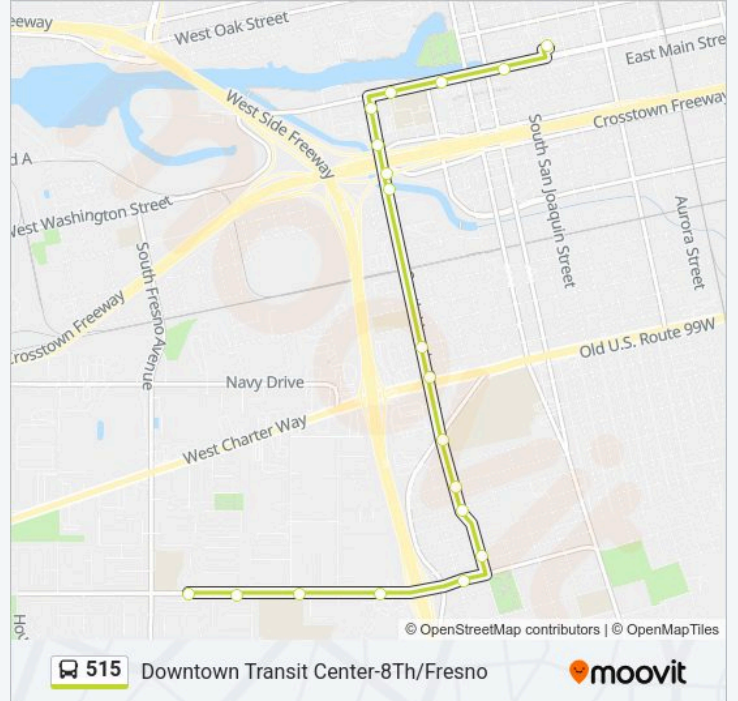

Direction: Eighth Street-Lincoln-Dtc

19 stops

[VIEW LINE SCHEDULE](#)

- 8th St & Pajaro Wy FS Eastbound
- 8th St & Laguna Circle Ns/Eb
- 8th St & Argonaut St Fs/Eb
- 8th St & Lever Blvd Fs/Eb
- 8th St & Harrison Ns/Eb
- Lincoln St & 7th Fs/Nb
- Lincoln St & Kohler Ns/Nb
- Lincoln St & 4th Ns/Nb
- Lincoln St & French Camp Tpk Nbns
- Lincoln St & Charter FS Northbound
- Lincoln St & Jackson Fs/Nb
- Lincoln St & Sonora St FS Northbound
- Lincoln St & Lafayette Ns Northbound
- Lincoln St & Washington St Fs/Nb
- Lincoln St & Weber Ns Northbound
- Weber & Van Buren Fs/Eb
- Weber & Commerce Ns/Eb
- Weber @ Courthouse Ns Eastbound

515 bus Info

Direction: Eighth Street-Lincoln-Dtc

Stops: 19

Trip Duration: 18 min

Line Summary:

Downtown Transit Center Dep B

Direction: Dtc-Boggs Tract-Lincoln-Eighth Street

25 stops

[VIEW LINE SCHEDULE](#)

Downtown Transit Center Dep B

Weber & Center Fs/Wb

Weber & Tuleburg Ave Westbound

Lincoln St & Weber Ave FS Southbound

Lincoln St & Sonora St FS Southbound

Church St & San Jose St Ns Westbound

Church St & Pershing Ave Ns Westbound

Fresno Ave & Sonora St FS Northbound

Los Angeles & Sonora Ns Southbound

Church St & Pershing FS Eastbound

Church St & San Jose St Ns Eastbound

Lincoln St & Jackson Ns/Sb