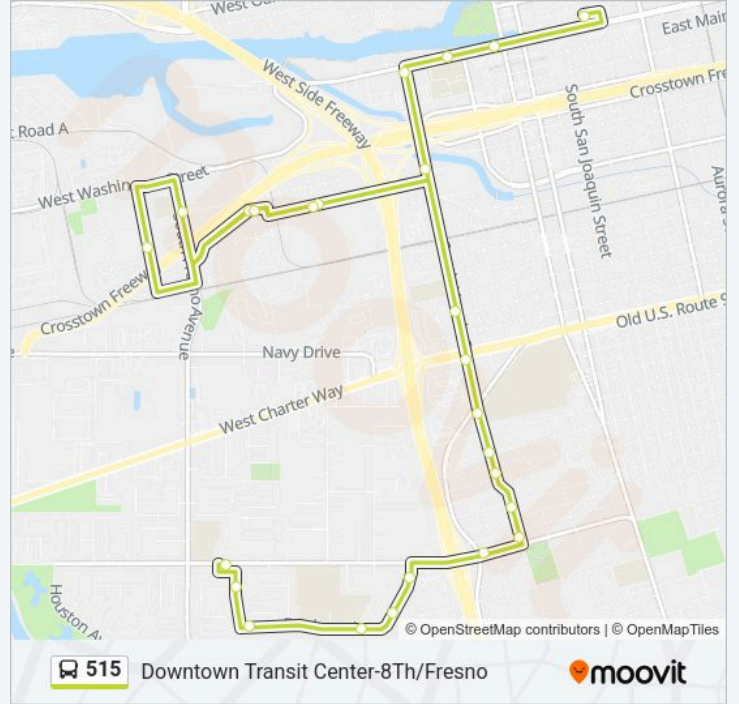

8th St & French Camp Ns/Wb

Lever Blvd & 8th St Fs/Sb

Lever Blvd & Colorado Ns/Sb

Lever Blvd & Hawaii St FS Westbound

Lever Blvd & Donati Cir FS Westbound

Dry Creek Wy & Diablo Creek Ns Northbound

8th St & Pajaro Wy FS Eastbound

515 bus time schedules and route maps are available in an offline PDF at moovitapp.com. Use the Moovit App to see live bus times, train schedule or subway schedule, and step-by-step directions for all public transit in Stockton.

© 2025 Moovit - All Rights Reserved