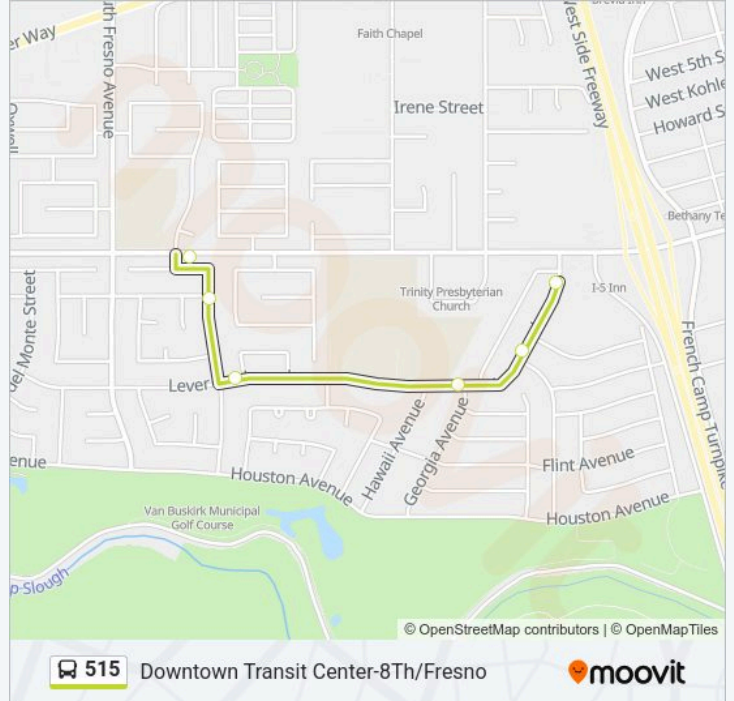

Use the Moovit App to find the closest 515 bus station near you and find out when is the next 515 bus arriving.

Direction: Lever/Eighth-Eighth/Pajaro

6 stops

[VIEW LINE SCHEDULE](#)

Lever Blvd & 8th St Fs/Sb

Lever Blvd & Colorado Ns/Sb

Lever Blvd & Hawaii St FS Westbound

Lever Blvd & Donati Cir FS Westbound

Dry Creek Wy & Diablo Creek Ns Northbound

8th St & Pajaro Wy FS Eastbound

515 bus Time Schedule

Lever/Eighth-Eighth/Pajaro Route Timetable:

Direction: Eighth Street-Lincoln-Dtc

19 stops

[VIEW LINE SCHEDULE](#)

- 8th St & Pajaro Wy FS Eastbound
- 8th St & Laguna Circle Ns/Eb
- 8th St & Argonaut St Fs/Eb
- 8th St & Lever Blvd Fs/Eb
- 8th St & Harrison Ns/Eb
- Lincoln St & 7th Fs/Nb
- Lincoln St & Kohler Ns/Nb
- Lincoln St & 4th Ns/Nb
- Lincoln St & French Camp Tpk Nbns
- Lincoln St & Charter FS Northbound
- Lincoln St & Jackson Fs/Nb
- Lincoln St & Sonora St FS Northbound
- Lincoln St & Lafayette Ns Northbound
- Lincoln St & Washington St Fs/Nb
- Lincoln St & Weber Ns Northbound
- Weber & Van Buren Fs/Eb
- Weber & Commerce Ns/Eb
- Weber @ Courthouse Ns Eastbound

515 bus Info

Direction: Eighth Street-Lincoln-Dtc

Stops: 19

Trip Duration: 18 min

Line Summary:

Downtown Transit Center Dep B

Direction: Dtc-Boggs Tract-Lincoln-Eighth Street

25 stops