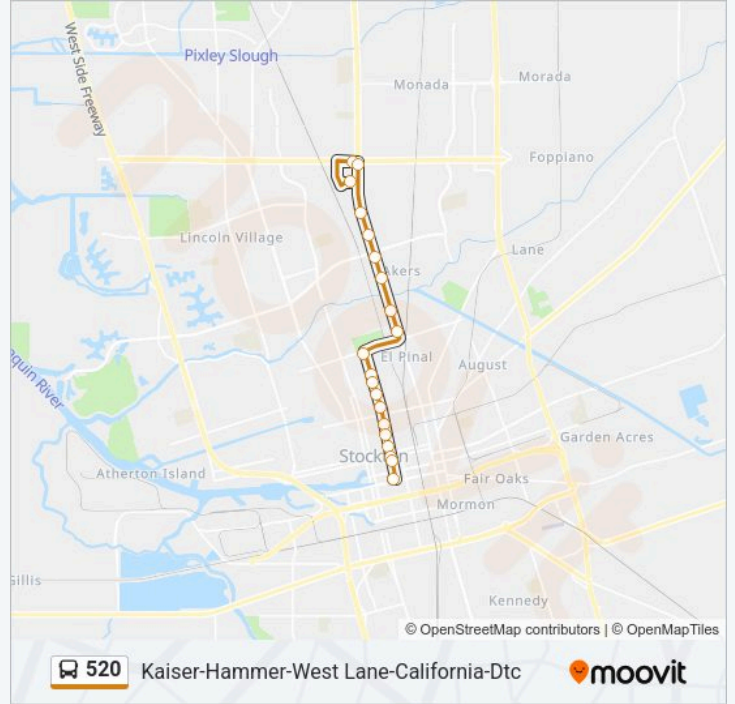

 **520 Line**

Dtc-California-West Lane-Kaiser

Get The App

The 520 bus line (Dtc-California-West Lane-Kaiser) has 2 routes. For regular weekdays, their operation hours are:
 (1) Dtc-California-West Lane-Kaiser: 5:55 AM-7:50 PM(2) Kaiser-Hammer-West Lane-California-Dtc: 6:20 AM-8:21 PM
 Use the Moovit App to find the closest 520 bus station near you and find out when is the next 520 bus arriving.

Direction: Dtc-California-West Lane-Kaiser

18 stops

[VIEW LINE SCHEDULE](#)

- Downtown Transit Center Dep A
- California St & Fremont St Ns/Nb
- California St & Oak St Ns/Nb
- California St & Flora St Fs/Nb
- California St & Magnolia St Fs/Nb
- California St & Vine FS Northbound
- California St & Walnut Ns Northbound
- California St & Wyandotte St Fs/Nb
- California St & Geary Mb/Nb
- California St & Arcade St Fs/Nb
- California St & Sonoma Av Fs/Nb
- West Lane & Stadium FS Northbound
- West Lane & Enterprise St Ns/Nb
- West Lane & Bianchi FS Northbound
- West Lane & March Ln Fs/Nb
- West Lane & Atchenson St Fs/Nb
- West Lane & Swain Rd Fs/Nb
- Hammertown @ Kaiser Ent FS Westbound

520 bus Info

Direction: Dtc-California-West Lane-Kaiser

Stops: 18

Trip Duration: 27 min

Line Summary:

Direction: Kaiser-Hammer-West Lane-California-Dtc

20 stops

[VIEW LINE SCHEDULE](#)

520 bus Info

Direction: Kaiser-Hammer-West Lane-California-Dtc

Stops: 20

Trip Duration: 27 min

Line Summary:

California St & Fremont St Ns/Sb

Downtown Transit Center Dep A

520 bus time schedules and route maps are available in an offline PDF at moovitapp.com. Use the Moovit App to see live bus times, train schedule or subway schedule, and step-by-step directions for all public transit in Stockton.