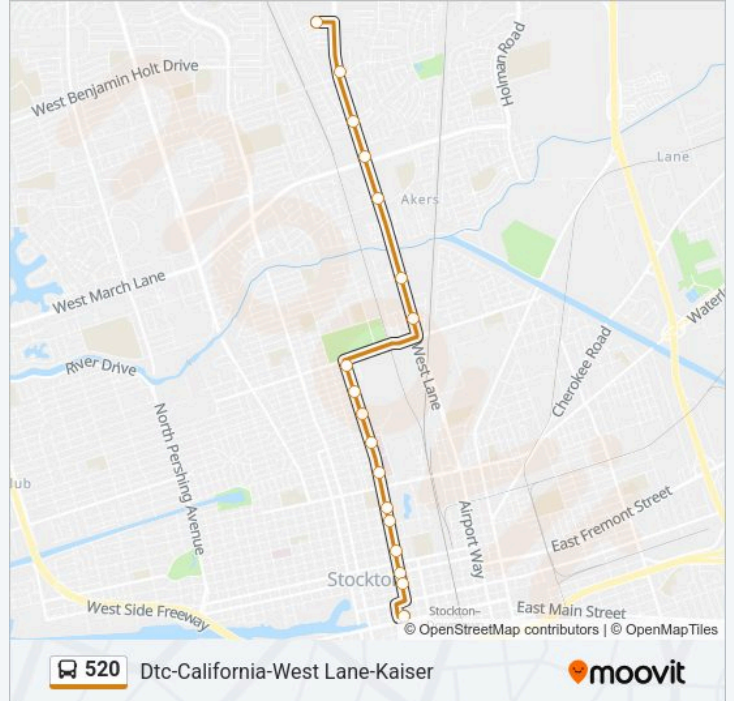

 **520 Line**

Dtc-California-West Lane-Kaiser

Get The App

The 520 bus line (Dtc-California-West Lane-Kaiser) has 2 routes. For regular weekdays, their operation hours are:
 (1) Dtc-California-West Lane-Kaiser: 5:55 AM-7:50 PM(2) Kaiser-Hammer-West Lane-California-Dtc: 6:20 AM-8:21 PM
 Use the Moovit App to find the closest 520 bus station near you and find out when is the next 520 bus arriving.

Direction: Dtc-California-West Lane-Kaiser

18 stops

[VIEW LINE SCHEDULE](#)

- Downtown Transit Center Dep A
- California St & Fremont St Ns/Nb
- California St & Oak St Ns/Nb
- California St & Flora St Fs/Nb
- California St & Magnolia St Fs/Nb
- California St & Vine FS Northbound
- California St & Walnut Ns Northbound
- California St & Wyandotte St Fs/Nb
- California St & Geary Mb/Nb
- California St & Arcade St Fs/Nb
- California St & Sonoma Av Fs/Nb
- West Lane & Stadium FS Northbound
- West Lane & Enterprise St Ns/Nb
- West Lane & Bianchi FS Northbound
- West Lane & March Ln Fs/Nb
- West Lane & Atchenson St Fs/Nb
- West Lane & Swain Rd Fs/Nb
- Hammertown @ Kaiser Ent FS Westbound

520 bus Time Schedule

Dtc-California-West Lane-Kaiser Route Timetable:

| | |
|-----------|-----------------|
| Monday | 5:55 AM-7:50 PM |
| Tuesday | 5:55 AM-7:50 PM |
| Wednesday | 5:55 AM-7:50 PM |
| Thursday | 5:55 AM-7:50 PM |
| Friday | 5:55 AM-7:50 PM |
| Saturday | Not Operational |
| Sunday | Not Operational |

520 bus Info

Direction: Dtc-California-West Lane-Kaiser

Stops: 18

Trip Duration: 27 min

Line Summary:

Direction: Kaiser-Hammer-West Lane-California-Dtc

20 stops

[VIEW LINE SCHEDULE](#)