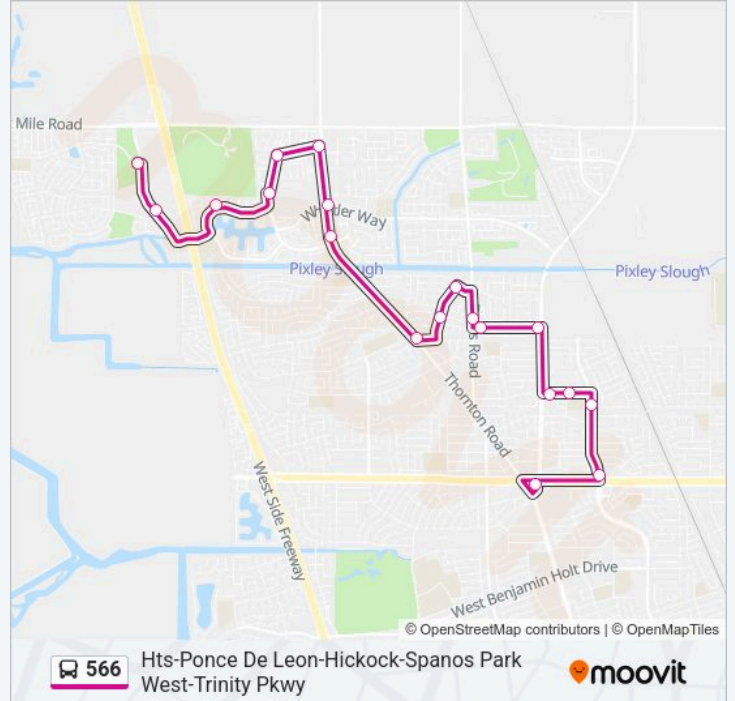

**566 bus Info**

**Direction:** Trinity Pkwy-Thornton-Davis-Ponce De Leon-Hts

**Stops:** 26

**Trip Duration:** 35 min

**Line Summary:**

Ponce De Leon & Santa Maria FS Eastbound  
 Ponce De Leon & Santa Paula FS Eastbound  
 El Dorado & Normandy Ct Fs/Sb  
 El Dorado & Glencannon Fs/Sb  
 El Dorado & Iris Ave FS Southbound  
 Hammer Ln & El Dorado St FS Westbound  
 Hammer Transfer Station

**Direction: Hts-Ponce De Leon-Hickock-Spanos Park West-Trinity Pkwy**

19 stops

[VIEW LINE SCHEDULE](#)

Hammer Transfer Station  
 El Dorado & Hammer Ln FS Northbound  
 El Dorado & Martinique Ns/Nb  
 Ponce De Leon & Antoino Fs/Wb  
 Ponce De Leon & Lower Sac Ns/Wb  
 Royal Oaks Dr & Lower Sac Rd FS Westbound  
 Royal Oaks Dr & Royal Park Dr FS Westbound  
 Davis Rd & Theresa Cir Ns Northbound  
 Hickock Dr & Chaparral Wy FS Southbound  
 Hickock Dr & Pawnee Wy FS Southbound  
 Thornton Rd & Wagner Heights Rd Northbound  
 Thornton Rd & A.G. Spanos Blvd Fs/Nb  
 Thornton Rd & Whistler FS Northbound  
 A.G. Spanos Blvd & Thornton Rd FS W  
 A.G. Spanos Blvd & Stoney Gorge Dr Ns Northbound  
 A.G. Spanos Blvd & Banyon Dr FS Southbound  
 Iron Canyon Dr & Freshwater Pl FS W

**566 bus Time Schedule**

Hts-Ponce De Leon-Hickock-Spanos Park West-Trinity Pkwy Route Timetable:

Monday	6:22 AM-7:15 PM
Tuesday	6:22 AM-7:15 PM
Wednesday	6:22 AM-7:15 PM
Thursday	6:22 AM-7:15 PM
Friday	6:22 AM-7:15 PM
Saturday	Not Operational
Sunday	Not Operational

**566 bus Info**

**Direction:** Hts-Ponce De Leon-Hickock-Spanos Park West-Trinity Pkwy

**Stops:** 19

**Trip Duration:** 25 min

**Line Summary:**

Trinity Pkwy & Cosumnes Dr FS Northbound

Scott Creek & Trinity Pkwy FS Westbound