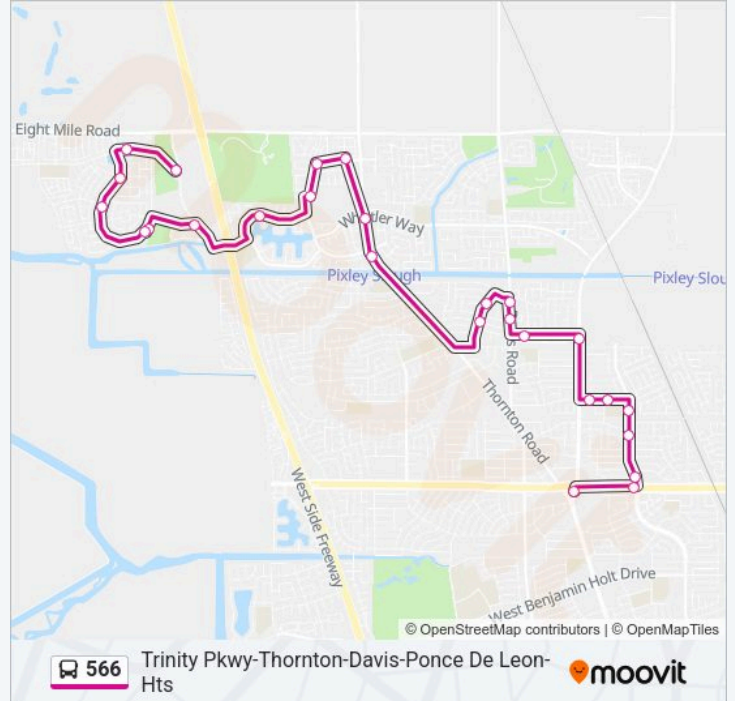

**566 bus Info**

**Direction:** Trinity Pkwy-Thornton-Davis-Ponce De Leon-Hts

**Stops:** 26

**Trip Duration:** 35 min

**Line Summary:**

Ponce De Leon & Santa Maria FS Eastbound  
 Ponce De Leon & Santa Paula FS Eastbound  
 El Dorado & Normandy Ct Fs/Sb  
 El Dorado & Glencannon Fs/Sb  
 El Dorado & Iris Ave FS Southbound  
 Hammer Ln & El Dorado St FS Westbound  
 Hammer Transfer Station

**Direction: Hts-Ponce De Leon-Hickock-Spanos Park West-Trinity Pkwy**

19 stops

[VIEW LINE SCHEDULE](#)

Hammer Transfer Station  
 El Dorado & Hammer Ln FS Northbound  
 El Dorado & Martinique Ns/Nb  
 Ponce De Leon & Antoino Fs/Wb  
 Ponce De Leon & Lower Sac Ns/Wb  
 Royal Oaks Dr & Lower Sac Rd FS Westbound  
 Royal Oaks Dr & Royal Park Dr FS Westbound  
 Davis Rd & Theresa Cir Ns Northbound  
 Hickock Dr & Chaparral Wy FS Southbound  
 Hickock Dr & Pawnee Wy FS Southbound  
 Thornton Rd & Wagner Heights Rd Northbound  
 Thornton Rd & A.G. Spanos Blvd Fs/Nb  
 Thornton Rd & Whistler FS Northbound  
 A.G. Spanos Blvd & Thornton Rd FS W  
 A.G. Spanos Blvd & Stoney Gorge Dr Ns Northbound  
 A.G. Spanos Blvd & Banyon Dr FS Southbound  
 Iron Canyon Dr & Freshwater Pl FS W

**566 bus Info**

**Direction:** Hts-Ponce De Leon-Hickock-Spanos Park West-Trinity Pkwy

**Stops:** 19

**Trip Duration:** 25 min

**Line Summary:**

Trinity Pkwy & Cosumnes Dr FS Northbound

Scott Creek & Trinity Pkwy FS Westbound