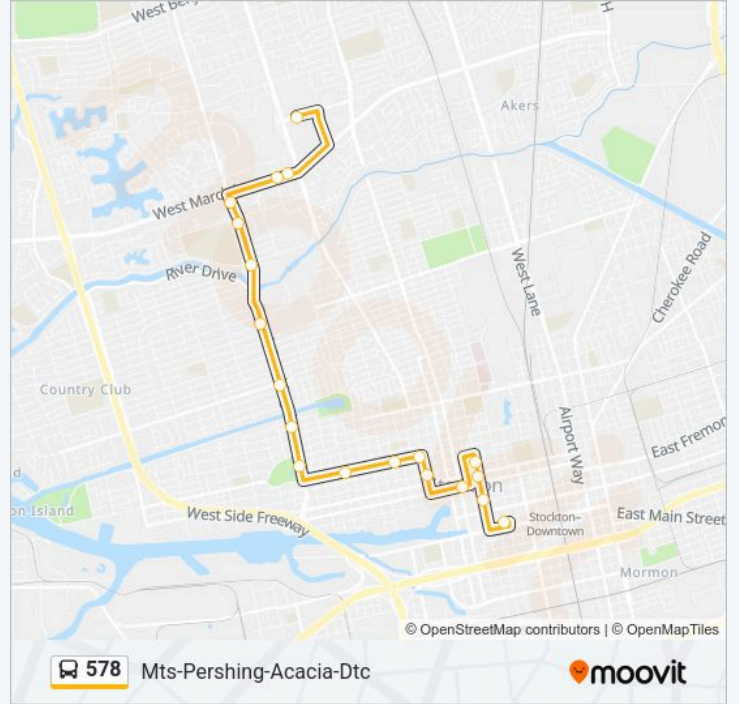

Downtown Transit Center Dep A

578 bus time schedules and route maps are available in an offline PDF at moovitapp.com. Use the Moovit App to see live bus times, train schedule or subway schedule, and step-by-step directions for all public transit in Stockton.

© 2025 Moovit - All Rights Reserved