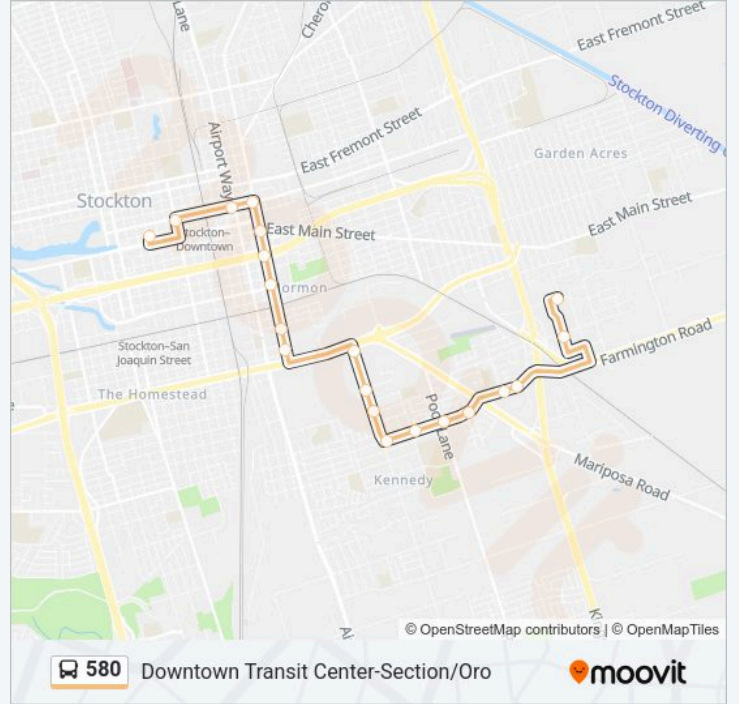

580 Line

Downtown Transit Center-Section/Oro

[Get The App](#)

The 580 bus line (Downtown Transit Center-Section/Oro) has 2 routes. For regular weekdays, their operation hours are: (1) Section/Oro-B Street-Wilson Way-Dtc: 6:26 AM-7:30 PM(2) Dtc-Wilson Way-B Street-Section/Oro: 6:55 AM-7:05 PM Use the Moovit App to find the closest 580 bus station near you and find out when is the next 580 bus arriving.

580 bus Info

Direction: Section/Oro-B Street-Wilson Way-Dtc

Stops: 21

Trip Duration: 21 min

Line Summary:

Direction: Dtc-Wilson Way-B Street-Section/Oro

20 stops

[VIEW LINE SCHEDULE](#)

580 bus Time Schedule

Dtc-Wilson Way-B Street-Section/Oro Route

Timetable:

Monday	6:55 AM-7:05 PM
Tuesday	6:55 AM-7:05 PM
Wednesday	6:55 AM-7:05 PM
Thursday	6:55 AM-7:05 PM
Friday	6:55 AM-7:05 PM
Saturday	Not Operational
Sunday	Not Operational

580 bus Info

Direction: Dtc-Wilson Way-B Street-Section/Oro

Stops: 20

Trip Duration: 22 min

Line Summary:

Olive & 4th Ns Northbound

Section & Oro (Woody'S) Ns Eastbound

580 bus time schedules and route maps are available in an offline PDF at moovitapp.com. Use the Moovit App to see live bus times, train schedule or subway schedule, and step-by-step directions for all public transit in Stockton.