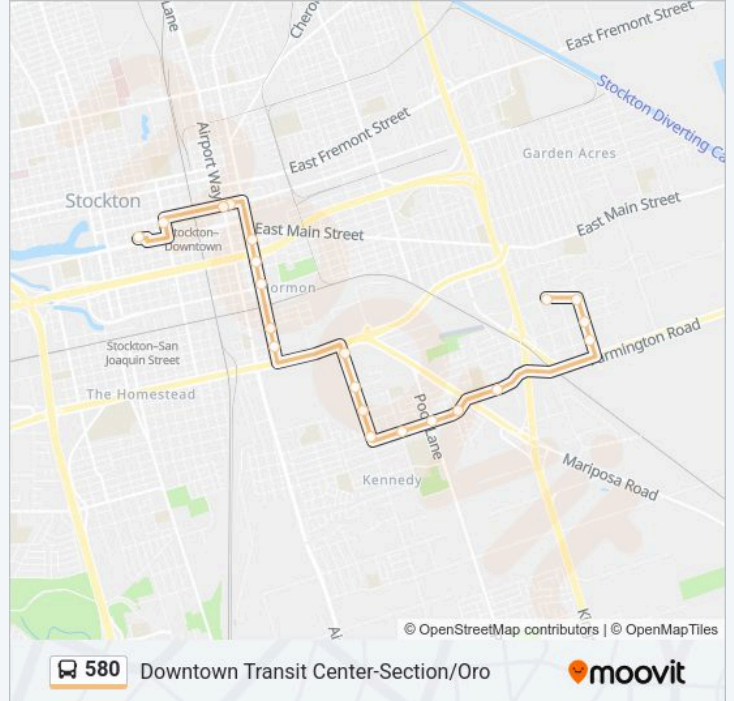

580 Line

Downtown Transit Center-Section/Oro

[Get The App](#)

The 580 bus line (Downtown Transit Center-Section/Oro) has 2 routes. For regular weekdays, their operation hours are: (1) Section/Oro-B Street-Wilson Way-Dtc: 6:26 AM-7:30 PM(2) Dtc-Wilson Way-B Street-Section/Oro: 6:55 AM-7:05 PM Use the Moovit App to find the closest 580 bus station near you and find out when is the next 580 bus arriving.

Direction: Section/Oro-B Street-Wilson Way-Dtc

21 stops

[VIEW LINE SCHEDULE](#)

Section & Oro (Woody'S) Ns Eastbound

Section & Sinclair Ns Eastbound

Sinclair & 4th St Ns Southbound

Sinclair & 6th Ns Southbound

Miner Ave & Airport Way FS Westbound

Stanislaus & Miner Av FS Southbound

Downtown Transit Center Dep C

580 bus Time Schedule

Section/Oro-B Street-Wilson Way-Dtc Route

Timetable:

Monday	6:26 AM-7:30 PM
Tuesday	6:26 AM-7:30 PM
Wednesday	6:26 AM-7:30 PM
Thursday	6:26 AM-7:30 PM
Friday	6:26 AM-7:30 PM
Saturday	Not Operational
Sunday	Not Operational

580 bus Info

Direction: Section/Oro-B Street-Wilson Way-Dtc

Stops: 21

Trip Duration: 21 min

Line Summary:

Direction: Dtc-Wilson Way-B Street-Section/Oro

20 stops

[VIEW LINE SCHEDULE](#)