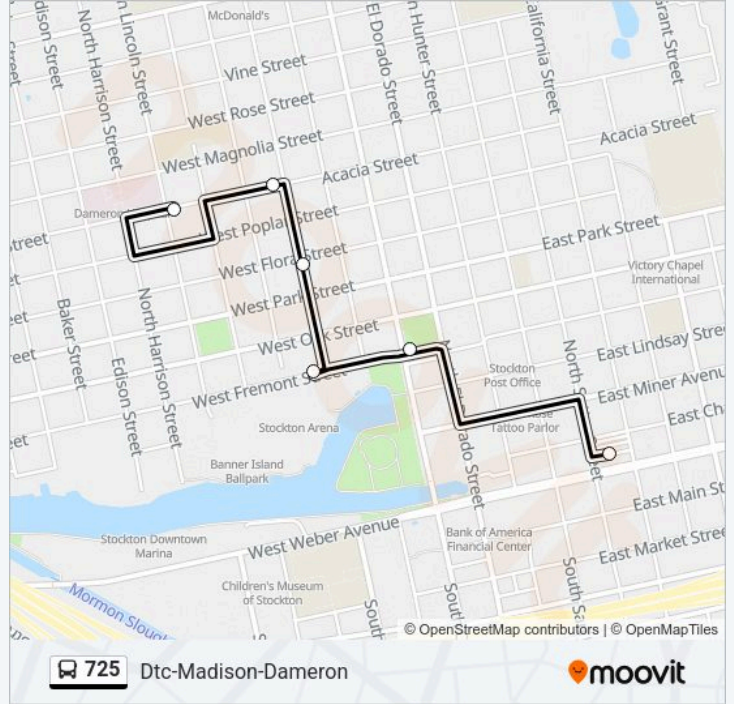

Use the Moovit App to find the closest 725 bus station near you and find out when is the next 725 bus arriving.

**Direction: Main/Gertrude-Dtc-Madison-Dameron**

19 stops

[VIEW LINE SCHEDULE](#)

- Main & Gertrude FS Westbound
- Main & Anteros Ns Westbound
- Main & Netherton Ns Westbound
- Main & Golden Gate FS Westbound
- Main & David Ave FS Westbound
- Main & Filbert FS Westbound
- Main & F Street FS Westbound
- Main & E Street FS Westbound
- Main & D Street FS Westbound
- Main & Lafayette FS Westbound
- Main & Della Ns Westbound
- Main & Sierra Nevada FS Westbound
- Miner Ave & Airport Way FS Westbound
- Downtown Transit Center Dep A
- Fremont St & Center St Ns/Wb
- Fremont St & Madison St Ns/Wb
- Madison St & Flora St Ns/Nb
- Acacia & Madison FS Westbound
- Acacia & Lincoln FS Eastbound

**725 bus Info**

**Direction:** Dameron-Madison-Dtc-Main/Gertrude

**Stops:** 26

**Trip Duration:** 37 min

**Line Summary:**

Oro & Horner Ns Northbound

Washington St & Dawes Ns Eastbound

Washington St & Thelma FS Eastbound

Acacia & Lincoln FS Eastbound

### 725 bus Info

**Direction:** Dtc-Madison-Dameron

**Stops:** 6

**Trip Duration:** 8 min

**Line Summary:**

725 bus time schedules and route maps are available in an offline PDF at [moovitapp.com](https://moovitapp.com). Use the Moovit App to see live bus times, train schedule or subway schedule, and step-by-step directions for all public transit in Stockton.