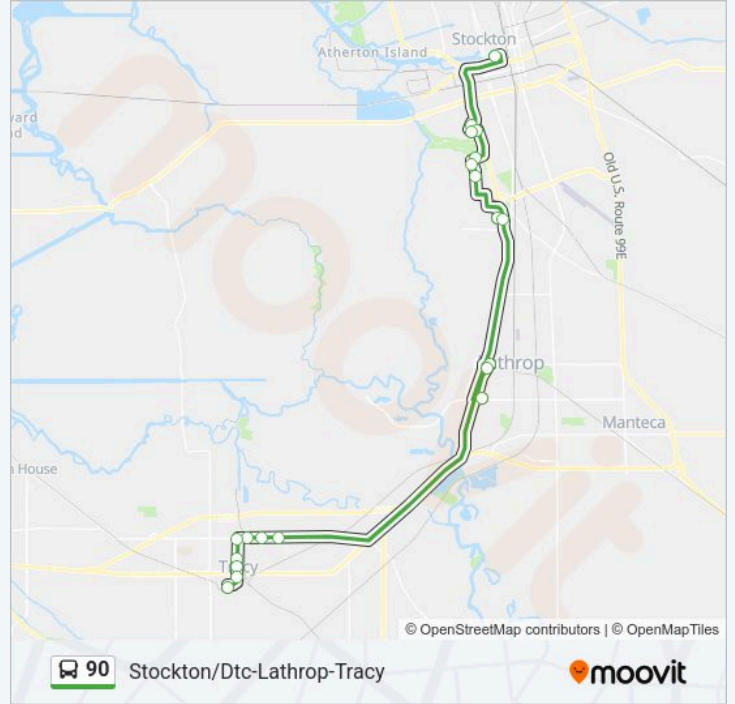

**Direction: Stockton/Dtc-Lathrop-Tracy**

20 stops

[VIEW LINE SCHEDULE](#)

Downtown Transit Center Weber Ave

Lever Blvd & 8th St Fs/Sb

Chicago Av & Colorado Av Fs/Eastbound

Chicago Av & Alabama Ns/Eb

Carolyn Weston & Manthey FS Westbound

**90 bus Time Schedule**

Stockton/Dtc-Lathrop-Tracy Route Timetable:

Monday	6:45 AM-7:20 PM
Tuesday	6:45 AM-7:20 PM
Wednesday	6:45 AM-7:20 PM
Thursday	6:45 AM-7:20 PM
Friday	6:45 AM-7:20 PM
Saturday	Not Operational
Sunday	Not Operational

**90 bus Info**

**Direction:** Stockton/Dtc-Lathrop-Tracy

**Stops:** 20

**Trip Duration:** 57 min

**Line Summary:**

East St & Tenth Street Ns Southbound

Tracy Transit Station

90 bus time schedules and route maps are available in an offline PDF at [moovitapp.com](https://moovitapp.com). Use the Moovit App to see live bus times, train schedule or subway schedule, and step-by-step directions for all public transit in Stockton.

© 2025 Moovit - All Rights Reserved