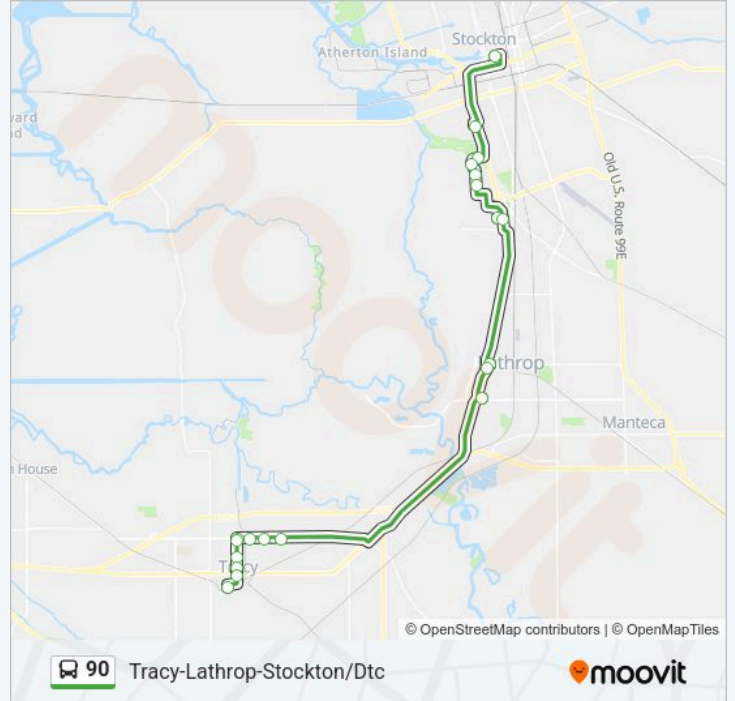

**90 bus Info**

**Direction:** Tracy-Lathrop-Stockton/Dtc

**Stops:** 20

**Trip Duration:** 43 min

**Line Summary:**

Lathrop Rd & Harlan Rd FS Westbound

Sj Cnty Hospital

Old Hospital Cir & North Loop Rd

Mcdougald Blvd & Henry Long FS Northbound

Mcdougald Blvd & Bess Pl Ns Northbound

Mcdougald Blvd & Ishi Goto St FS Northbound

Carolyn Weston & Manthey Fs/Eb

Manthey & 8th Ns Northbound

Downtown Transit Center Weber Ave

**Direction: Stockton/Dtc-Lathrop-Tracy**

20 stops

[VIEW LINE SCHEDULE](#)

Downtown Transit Center Weber Ave

Lever Blvd & 8th St Fs/Sb

Chicago Av & Colorado Av Fs/Eastbound

Chicago Av & Alabama Ns/Eb

Carolyn Weston & Manthey FS Westbound