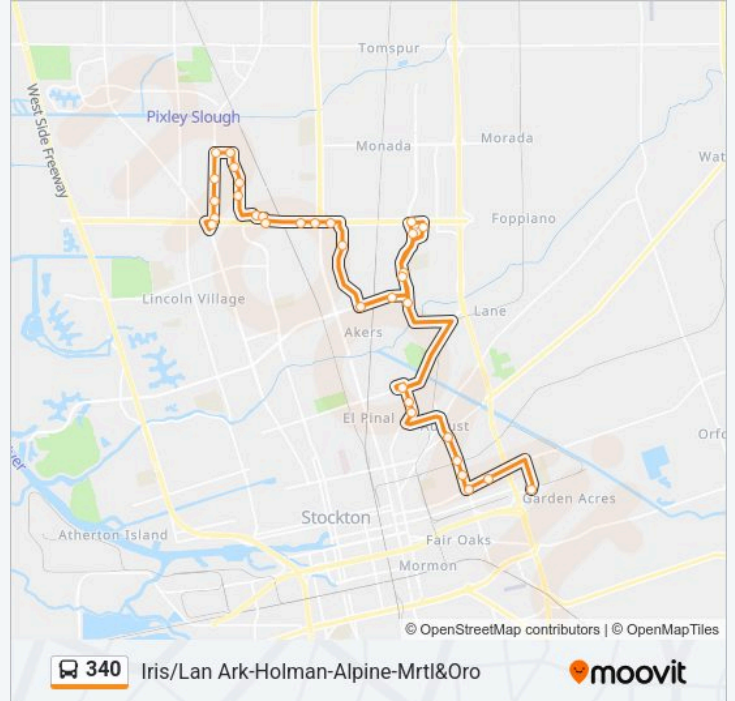

March Ln & Fred Russo FS Eastbound

Holman Rd & Windflower FS Northbound

Holman Rd & E Telestar Pl Arr FS Northbound

Hammer Ln & Holman Rd Fs/Eb

Sampson Rd & Hammer Ln Fs/Sb

Holman Rd & Windflower FS Southbound

Holman Rd & Etcheverry FS Southbound

Alpine & Sanguinetti Ln FS Westbound

Sanguinetti Ln & Wilson Wy Ns/Sb

Funston Av & Jersey Av Fs/Sb

Filbert St & Waterloo Fs/Sb

Filbert St & Roosevelt St Ns/Sb

Filbert St & Poplar St FS Southbound

Fremont St & Filbert St Fs/Eb

Fremont St & Golden Gate Av Fs/Eb

Myrtle St & Oro Ave FS Westbound

340 bus time schedules and route maps are available in an offline PDF at moovitapp.com. Use the Moovit App to see live bus times, train schedule or subway schedule, and step-by-step directions for all public transit in Stockton.