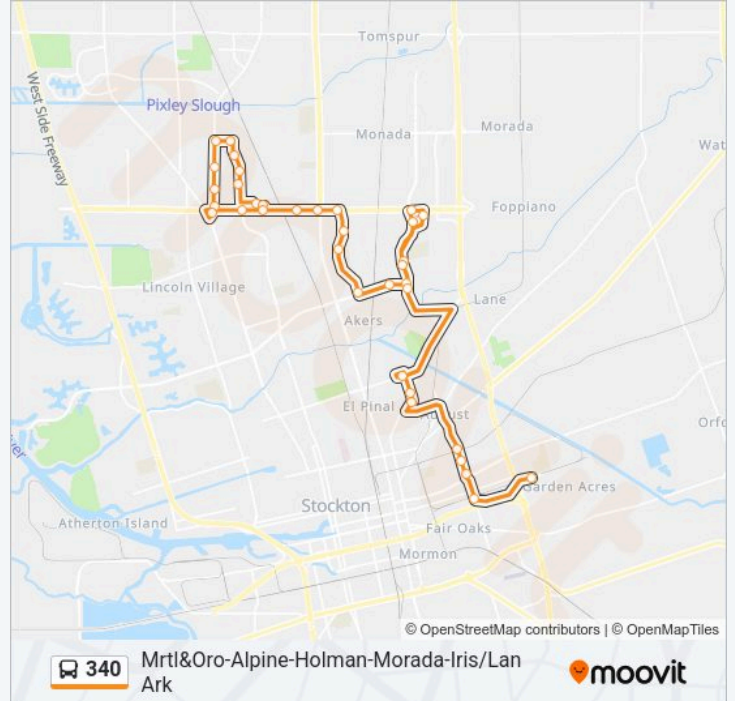

340 bus Info

Direction: Mrtl&Oro-Alpine-Holman-Morada-Iris/Lan Ark

Stops: 35

Trip Duration: 58 min

Line Summary:

Hammer Ln & West Lane FS Westbound
 Hammer Ln & Tam O`Shanter FS Westbound
 Hammer Ln & Lan Ark Dr FS Westbound
 Hammer Ln & El Dorado St FS Westbound
 Hammer Transfer Station
 Lower Sac & Hammer FS Northbound
 Lower Sac & Highmoor Ave FS Northbound
 Lower Sac & Ponce De Leon Ns Northbound
 Morada Ln & Lower Sac Fs/Eb
 Morada Ln & El Dorado Ns Eastbound
 El Dorado & Los Feliz Ns/Sb
 El Dorado & Normandy Ct Fs/Sb
 El Dorado & Glencannon Fs/Sb
 Iris Ave & Hammer Village FS Eastbound
 Iris Ave & Lan Ark Ns Eastbound

Direction: Iris/Lan Ark-Holman-Alpine-Mrtl&Oro

33 stops

[VIEW LINE SCHEDULE](#)

Hammer Transfer Station
 Lower Sac & Hammer FS Northbound
 Lower Sac & Highmoor Ave FS Northbound
 Lower Sac & Ponce De Leon Ns Northbound
 Morada Ln & Lower Sac Fs/Eb
 Morada Ln & El Dorado Ns Eastbound
 El Dorado & Los Feliz Ns/Sb
 El Dorado & Normandy Ct Fs/Sb
 El Dorado & Glencannon Fs/Sb
 Iris Ave & Hammer Village FS Eastbound
 Iris Ave & Lan Ark Ns Eastbound
 Hammer Ln & Lan Ark Dr FS Eastbound
 Hammer Ln & Tam O`Shanter FS Eastbound
 Hammer Ln & Kathleen Dr FS Eastbound