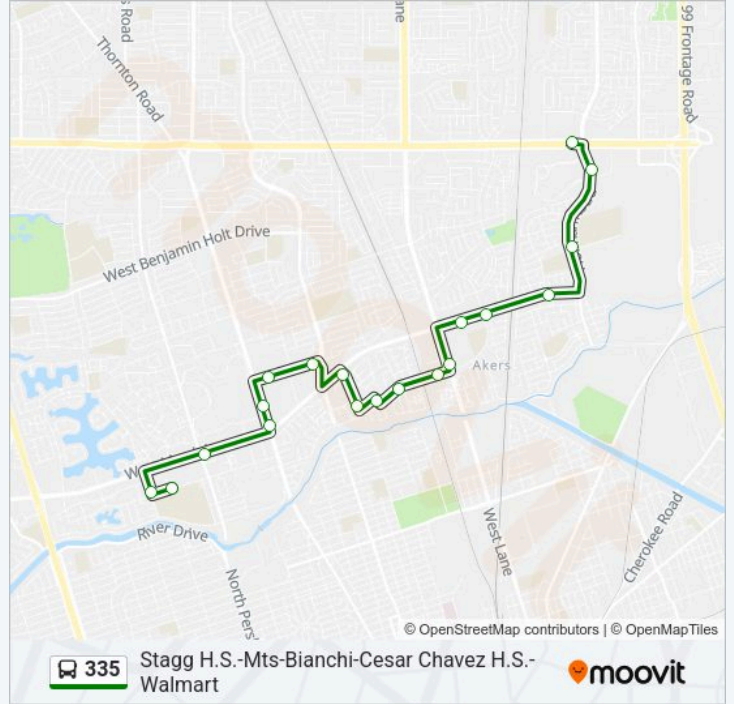

335 bus Info

Direction: Walmart-Cesar Chavez H.S.-Bianchi-Mts-Stagg H.S.

Stops: 21

Trip Duration: 28 min

Line Summary:

Pershing Av & March Lane FS Southbound

Rosemarie Ln & Pershing Av Fs/Wb

Rosemarie Ln & Mcgaw Main Building Westbound

Direction: Stagg H.S.-Mts-Bianchi-Cesar Chavez H.S.-Walmart

19 stops

[VIEW LINE SCHEDULE](#)

Rosemarie Ln & Mcgaw Main Building Westbound

Mcgaw St & Rose Marie FS Northbound

March Ln & Pershing Av Fs/Eb

Pacific Av & March Ln Fs/Nb

335 bus Time Schedule

Stagg H.S.-Mts-Bianchi-Cesar Chavez H.S.-Walmart
Route Timetable:

Monday	3:42 PM
Tuesday	3:42 PM
Wednesday	3:42 PM
Thursday	3:42 PM
Friday	3:42 PM
Saturday	Not Operational
Sunday	Not Operational

335 bus Info

Direction: Stagg H.S.-Mts-Bianchi-Cesar Chavez H.S.-Walmart

Stops: 19

Trip Duration: 30 min

Line Summary:

335 bus time schedules and route maps are available in an offline PDF at moovitapp.com. Use the Moovit App to see live bus times, train schedule or subway schedule, and step-by-step directions for all public transit in Stockton.