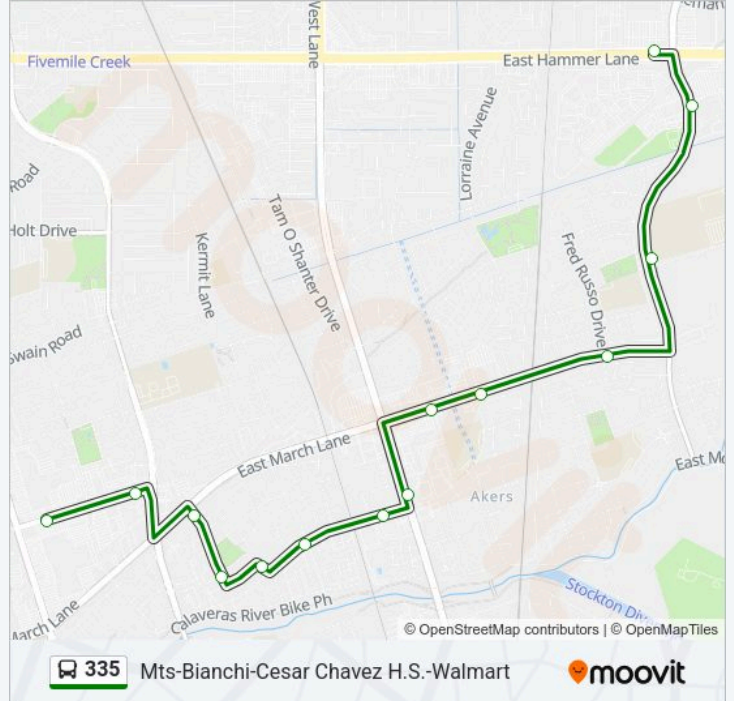

Use the Moovit App to find the closest 335 bus station near you and find out when is the next 335 bus arriving.

Direction: Mts-Bianchi-Cesar Chavez H.S. - Walmart

14 stops

[VIEW LINE SCHEDULE](#)

- Mall Transfer (South)
- Yokuts Ave & El Dorado St Ns/Eb
- Kentfield & March Ln Fs/Sb
- Kentfield & Surrey Lane Fs/Sb
- Dorset & Bianchi Ns/Sb
- Bianchi Rd & Hillsboro Way Ns/Eb
- Bianchi Rd & Clowes St Ns/Eb
- West Lane & Bianchi FS Northbound
- March Ln & Weber Ranch Pkwy FS Eastbound
- March Ln & Bianchi Rd Fs/Eb
- March Ln & Fred Russo FS Eastbound
- Holman Rd & Windflower FS Northbound
- Holman Rd & E Telestar Pl Arr FS Northbound
- Hammer Ln & Holman Rd FS Westbound

335 bus Info

Direction: Mts-Bianchi-Cesar Chavez H.S.-Walmart

Stops: 14

Trip Duration: 20 min

Line Summary:

Direction: Walmart-Cesar Chavez H.S.-Bianchi-Mts
 17 stops
[VIEW LINE SCHEDULE](#)

- Hammer Ln & Holman Rd FS Westbound
- Holman Rd & Wakeman Dr Fs/Sb
- Holman Rd & Auto Center FS Southbound
- Holman Rd & Windflower FS Southbound
- March Ln & Holman Rd Fs/Wb
- March Ln & Fred Russo FS Westbound
- March Ln & Montauban Ave Fs/Wb
- West Lane & March Lane FS Southbound
- Bianchi Rd & Clowes Fs/Wb
- Bianchi Rd & Hillsboro Fs/Wb
- Bianchi Rd & Dorset Fs/Wb
- Bianchi Rd & Kentfield Ns/Wb
- Kentfield & Surrey Lane Fs/Nb
- Kentfield & Gateway Mb/Nb
- Pacific Av & March Ln Fs/Nb
- Pacific Av & Weberstown Ent Mb/Nb
- Mall Transfer (South)

335 bus Info

Direction: Walmart-Cesar Chavez H.S.-Bianchi-Mts
Stops: 17
Trip Duration: 20 min
Line Summary:

Direction: Mts-Stagg H.S.

6 stops

[VIEW LINE SCHEDULE](#)

Mall Transfer (North)

March Ln & Pacific Av Fs/Wb

Direction: Stagg H.S.-Mts-Bianchi-Cesar Chavez H.S.-Walmart

19 stops

[VIEW LINE SCHEDULE](#)

Rosemarie Ln & Mcgaw Main Building Westbound

Mcgaw St & Rose Marie FS Northbound

March Ln & Pershing Av Fs/Eb

Pacific Av & March Ln Fs/Nb