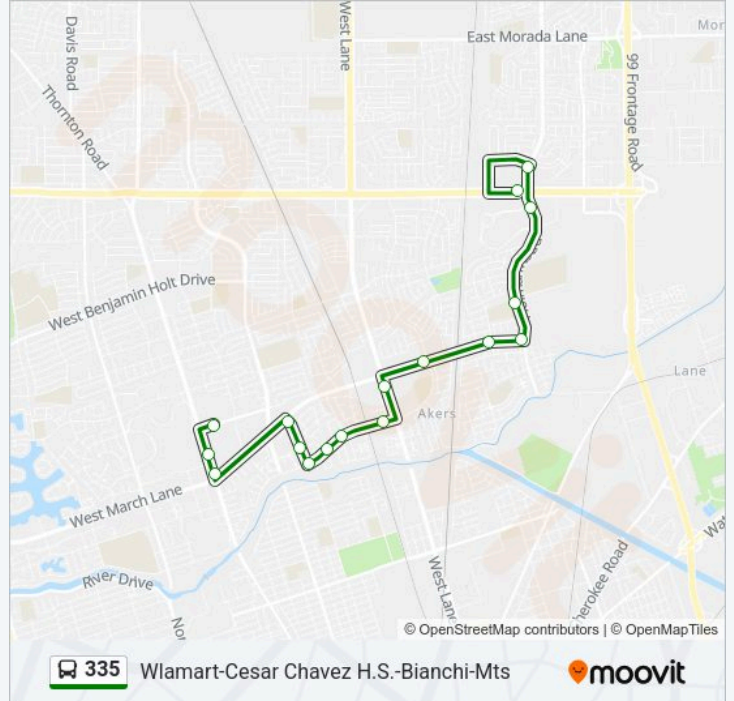

Use the Moovit App to find the closest 335 bus station near you and find out when is the next 335 bus arriving.

Direction: Mts-Bianchi-Cesar Chavez H.S. - Walmart

14 stops

[VIEW LINE SCHEDULE](#)

- Mall Transfer (South)
- Yokuts Ave & El Dorado St Ns/Eb
- Kentfield & March Ln Fs/Sb
- Kentfield & Surrey Lane Fs/Sb
- Dorset & Bianchi Ns/Sb
- Bianchi Rd & Hillsboro Way Ns/Eb
- Bianchi Rd & Clowes St Ns/Eb
- West Lane & Bianchi FS Northbound
- March Ln & Weber Ranch Pkwy FS Eastbound
- March Ln & Bianchi Rd Fs/Eb
- March Ln & Fred Russo FS Eastbound
- Holman Rd & Windflower FS Northbound
- Holman Rd & E Telestar Pl Arr FS Northbound
- Hammer Ln & Holman Rd FS Westbound

335 bus Info

Direction: Mts-Bianchi-Cesar Chavez H.S.-Walmart

Stops: 14

Trip Duration: 20 min

Line Summary:

Direction: Walmart-Cesar Chavez H.S.-Bianchi-Mts
 17 stops
[VIEW LINE SCHEDULE](#)

- Hammer Ln & Holman Rd FS Westbound
- Holman Rd & Wakeman Dr Fs/Sb
- Holman Rd & Auto Center FS Southbound
- Holman Rd & Windflower FS Southbound
- March Ln & Holman Rd Fs/Wb
- March Ln & Fred Russo FS Westbound
- March Ln & Montauban Ave Fs/Wb
- West Lane & March Lane FS Southbound
- Bianchi Rd & Clowes Fs/Wb
- Bianchi Rd & Hillsboro Fs/Wb
- Bianchi Rd & Dorset Fs/Wb
- Bianchi Rd & Kentfield Ns/Wb
- Kentfield & Surrey Lane Fs/Nb
- Kentfield & Gateway Mb/Nb
- Pacific Av & March Ln Fs/Nb
- Pacific Av & Weberstown Ent Mb/Nb
- Mall Transfer (South)

335 bus Info

Direction: Walmart-Cesar Chavez H.S.-Bianchi-Mts
Stops: 17
Trip Duration: 20 min
Line Summary:

Direction: Mts-Stagg H.S.

6 stops

[VIEW LINE SCHEDULE](#)

Mall Transfer (North)

March Ln & Pacific Av Fs/Wb

Direction: Stagg H.S.-Mts-Bianchi-Cesar Chavez H.S.-Walmart

19 stops

[VIEW LINE SCHEDULE](#)

Rosemarie Ln & Mcgaw Main Building Westbound

Mcgaw St & Rose Marie FS Northbound

March Ln & Pershing Av Fs/Eb

Pacific Av & March Ln Fs/Nb