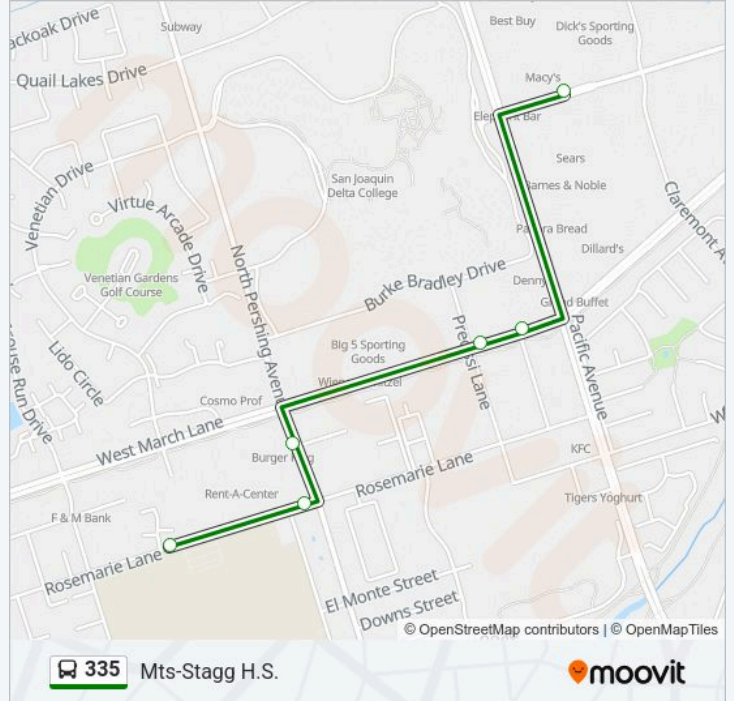

335 bus Info

Direction: Walmart-Cesar Chavez H.S.-Bianchi-Mts
Stops: 17
Trip Duration: 20 min
Line Summary:

Direction: Mts-Stagg H.S.

6 stops

[VIEW LINE SCHEDULE](#)

Mall Transfer (North)

March Ln & Pacific Av Fs/Wb

335 bus Info

Direction: Mts-Stagg H.S.

Stops: 6

Trip Duration: 10 min

Line Summary:

Direction: Walmart-Cesar Chavez H.S.-Bianchi-Mts-Stagg H.S.

21 stops

[VIEW LINE SCHEDULE](#)

335 bus Info

Direction: Walmart-Cesar Chavez H.S.-Bianchi-Mts-Stagg H.S.

Stops: 21

Trip Duration: 28 min

Line Summary:

Pershing Av & March Lane FS Southbound

Rosemarie Ln & Pershing Av Fs/Wb

Rosemarie Ln & Mcgaw Main Building Westbound

Direction: Stagg H.S.-Mts-Bianchi-Cesar Chavez H.S.-Walmart

19 stops

[VIEW LINE SCHEDULE](#)

Rosemarie Ln & Mcgaw Main Building Westbound

Mcgaw St & Rose Marie FS Northbound

March Ln & Pershing Av Fs/Eb

Pacific Av & March Ln Fs/Nb