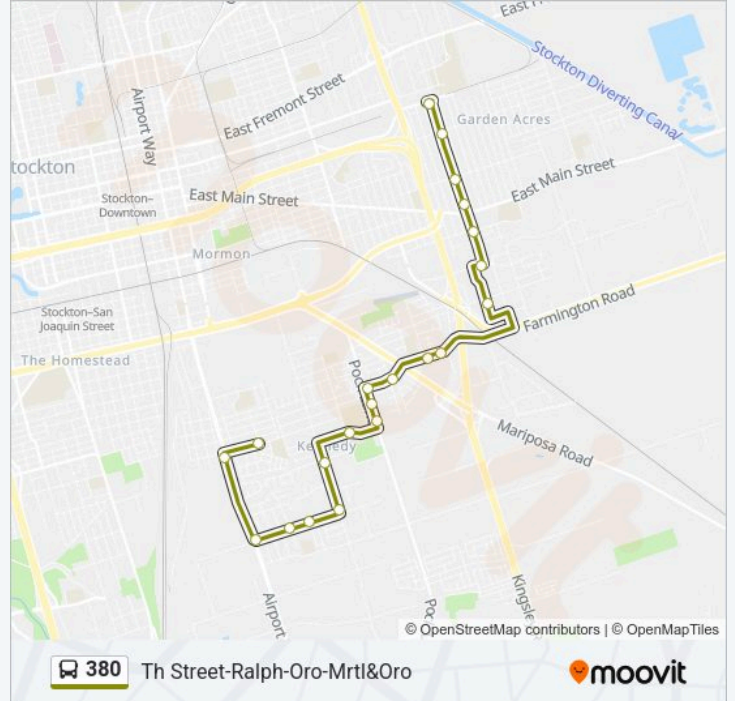

380 Line**Mrtl&Oro-10th Street-Ralph-B Street/8th**[Get The App](#)

The 380 bus line (Mrtl&Oro-10th Street-Ralph-B Street/8th) has 2 routes. For regular weekdays, their operation hours are: (1) Mrtl&Oro-10th Street-Ralph-B Street/8th: 3:40 PM-3:41 PM(2) Th Street-Ralph-Oro-Mrtl&Oro: 7:31 AM-7:33 AM Use the Moovit App to find the closest 380 bus station near you and find out when is the next 380 bus arriving.

380 bus Info**Direction:** Mrtl&Oro-10th Street-Ralph-B Street/8th**Stops:** 18**Trip Duration:** 26 min**Line Summary:**

Direction: Th Street-Ralph-Oro-Mrtl&Oro

21 stops

[VIEW LINE SCHEDULE](#)

- 10th St & Anne St FS Westbound
- Airport Wy & 10th FS Southbound
- Ralph & Airport FS Eastbound
- Ralph & Anne Ns Eastbound
- Ralph & Zamora FS Eastbound
- B & Ralph FS Northbound
- B & 13th FS Northbound
- 11th St & D St FS Eastbound
- Pock Ln & 11th St FS Northbound
- Pock Ln & Maya Angelou Library Northbound
- 8th St & Pock Lane FS Eastbound
- 8th St & Nightingale Av FS Eastbound
- Farmington & Madrid FS Eastbound
- Farmington @ 3808 Eastbound
- Olive & 4th Ns Northbound
- Section & Oro (Woody'S) Ns Eastbound
- Oro & Guernsey Ave Ns Northbound
- Oro & Main FS Northbound

380 bus Time Schedule

Th Street-Ralph-Oro-Mrtl&Oro Route Timetable:

Monday	7:31 AM-7:33 AM
Tuesday	7:31 AM-7:33 AM
Wednesday	7:31 AM-7:33 AM
Thursday	7:31 AM-7:33 AM
Friday	7:31 AM-7:33 AM
Saturday	Not Operational
Sunday	Not Operational

380 bus Info

Direction: Th Street-Ralph-Oro-Mrtl&Oro

Stops: 21

Trip Duration: 23 min

Line Summary:

Oro & Horner Ns Northbound

Oro & Washington Ns Northbound

Myrtle St & Oro Ave FS Westbound