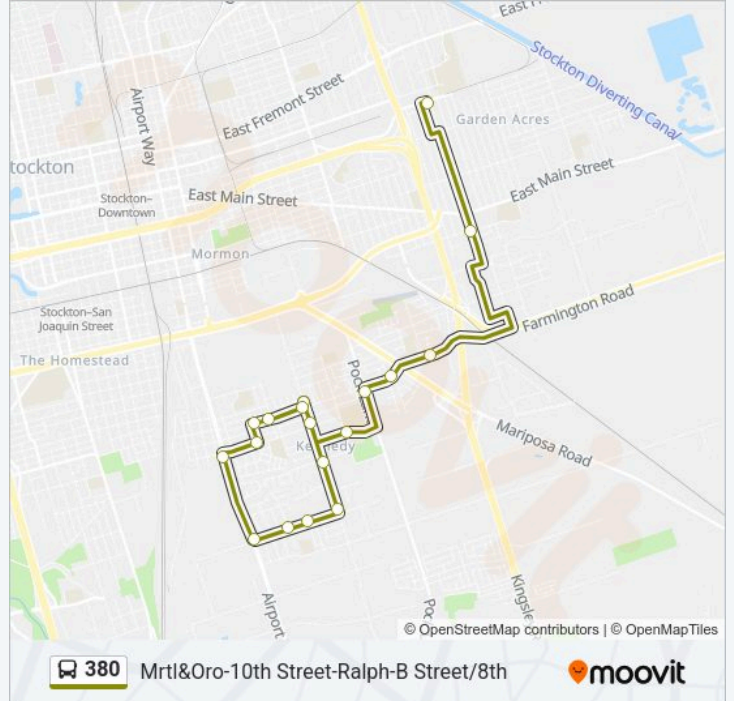

Direction: Th Street-Ralph-Oro-Mrtl&Oro

21 stops

[VIEW LINE SCHEDULE](#)

- 10th St & Anne St FS Westbound
- Airport Wy & 10th FS Southbound
- Ralph & Airport FS Eastbound
- Ralph & Anne Ns Eastbound
- Ralph & Zamora FS Eastbound
- B & Ralph FS Northbound
- B & 13th FS Northbound
- 11th St & D St FS Eastbound
- Pock Ln & 11th St FS Northbound
- Pock Ln & Maya Angelou Library Northbound
- 8th St & Pock Lane FS Eastbound
- 8th St & Nightingale Av FS Eastbound
- Farmington & Madrid FS Eastbound
- Farmington @ 3808 Eastbound
- Olive & 4th Ns Northbound
- Section & Oro (Woody'S) Ns Eastbound
- Oro & Guernsey Ave Ns Northbound
- Oro & Main FS Northbound

380 bus Time Schedule

Th Street-Ralph-Oro-Mrtl&Oro Route Timetable:

Monday	7:31 AM-7:33 AM
Tuesday	7:31 AM-7:33 AM
Wednesday	7:31 AM-7:33 AM
Thursday	7:31 AM-7:33 AM
Friday	7:31 AM-7:33 AM
Saturday	Not Operational
Sunday	Not Operational

380 bus Info

Direction: Th Street-Ralph-Oro-Mrtl&Oro

Stops: 21

Trip Duration: 23 min

Line Summary: