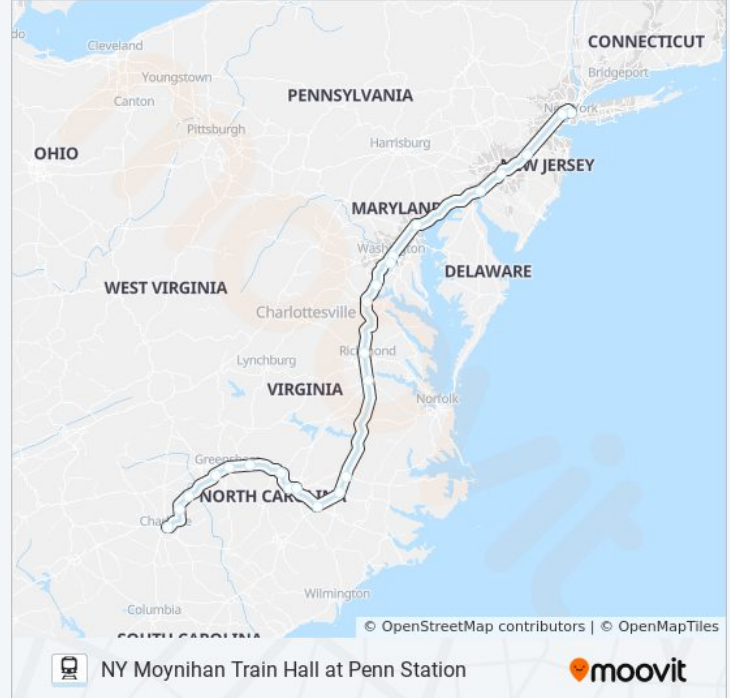

Baltimore Penn Station

Wilmington

30th Street

Trenton

Newark

NY Moynihan Train Hall at Penn Station

CAROLINIAN train time schedules and route maps are available in an offline PDF at moovitapp.com. Use the [Moovit App](#) to see live bus times, train schedule or subway schedule, and step-by-step directions for all public transit in Philadelphia.

[About Moovit](#) • [MaaS Solutions](#) • [Supported Countries](#) • [Mooviter Community](#)

© 2024 Moovit - All Rights Reserved

Check Live Arrival Times