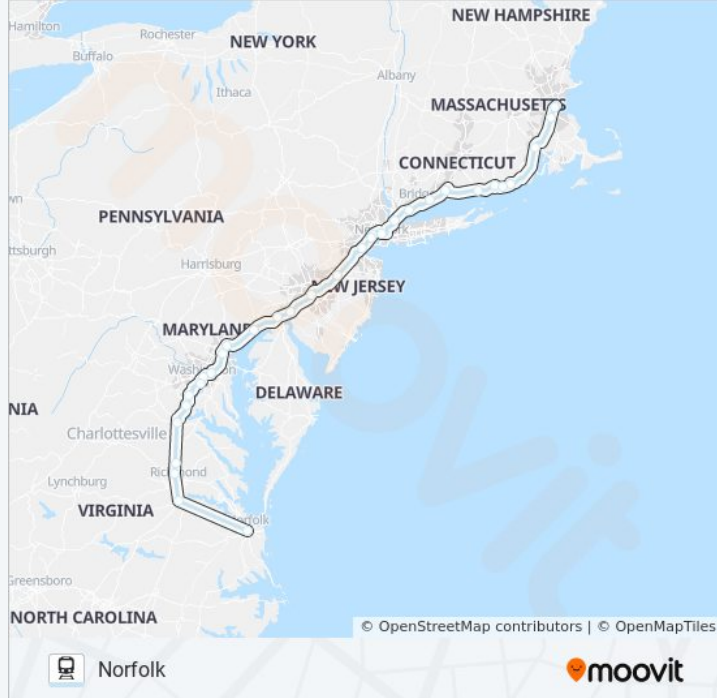

**NORTHEAST REGIONAL train Info**

**Direction:** Norfolk

**Stops:** 33

**Trip Duration:** 757 min

**Line Summary:**

Aberdeen Amtrak Station

Baltimore Penn Station

Bwi Thurgood Marshall Airport Station

New Carrollton Amtrak Station

Washington Union Station

Alexandria

Woodbridge Amtrak

Quantico Amtrak

Fredericksburg Amtrak

Ashland Amtrak

Richmond Staples Mill Road Amtrak Station

Petersburg Amtrak Station

Norfolk

**Direction: Philadelphia**

20 stops

[VIEW LINE SCHEDULE](#)

South Station

Boston

Route 128 Amtrak Station

Providence

Kingston Amtrak Station

Westerly Amtrak Station

Mystic Amtrak

New London

Old Saybrook Amtrak Station

New Haven

Bridgeport Amtrak Station