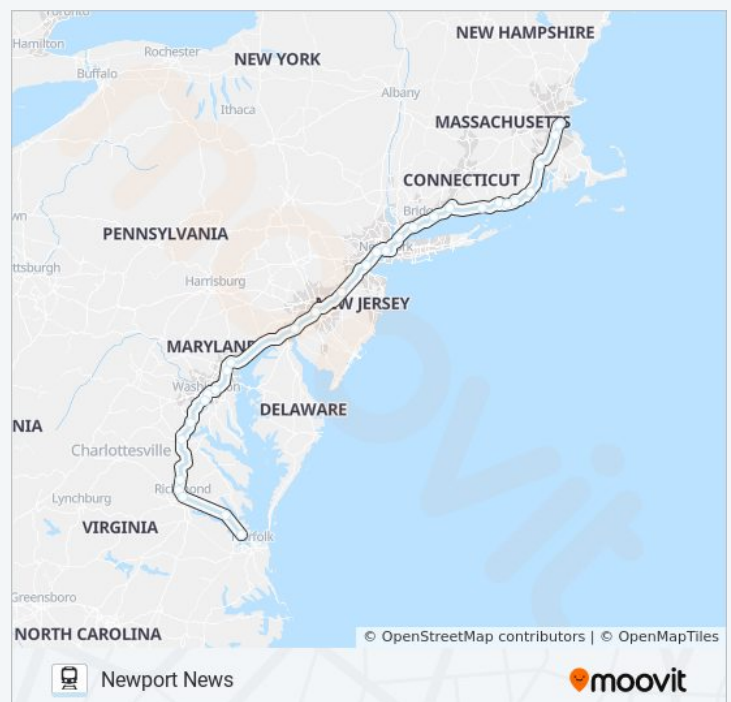

Windsor Locks

Windsor

Hartford Amtrak Station

Berlin Amtrak

Meriden

Wallingford Amtrak

New Haven

New Haven

**NORTHEAST REGIONAL train Info**

**Direction:** Newport News

**Stops:** 32

**Trip Duration:** 756 min

**Line Summary:**

Alexandria

Woodbridge Amtrak

Quantico Amtrak

Fredericksburg Amtrak

Ashland Amtrak

Richmond Staples Mill Road Amtrak Station

Richmond Main Street Amtrak Station

Williamsburg Amtrak Station

Newport News

**Direction: Norfolk**

33 stops

NY Moynihan Train Hall at Penn Station

Newark

Newark Liberty International Airport

Metropark Amtrak Station

Trenton

30th Street

Wilmington

Baltimore Penn Station