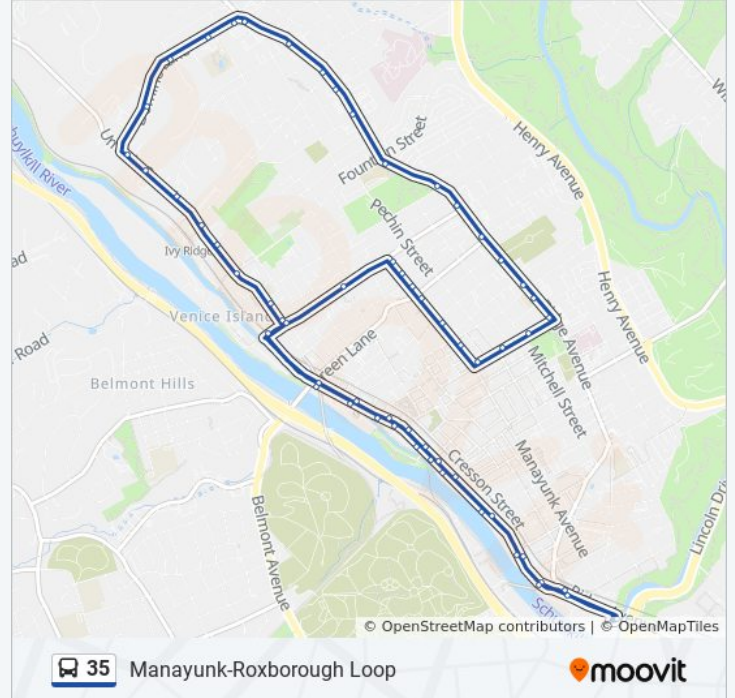

### 35 bus Info

**Direction:** Manayunk-Roxborough Loop

**Stops:** 61

**Trip Duration:** 36 min

**Line Summary:**

Leverington Av & Silverwood St

Leverington Av & Umbria St

Leverington Av & Main St

Main St & Shurs Ln

Main St & Jamestown St

Main St & Pensdale St

Main St & Rector St

Main St & Cotton St

Main St & Levering St

Main St & Green Ln

Umbria St & Leverington Av - Fs

Umbria St & Hermitage St

Umbria St & Fountain St

Umbria St & Lemonte St

Umbria St & Parker St

Umbria St & Paoli Av

Umbria St & Paoli Av - Mbfs

Umbria St & Domino Ln

Domino Ln & Umbria St - Mbfs

Domino Ln & Fowler St

Domino Ln & Fowler St - Mbfs

Domino La & Ridge Av

Ridge Av & Domino Ln - Fs

35 bus time schedules and route maps are available in an offline PDF at [moovitapp.com](https://moovitapp.com). Use the [Moovit App](#) to see live bus times, train schedule or subway schedule, and step-by-step directions for all public transit in Philadelphia.