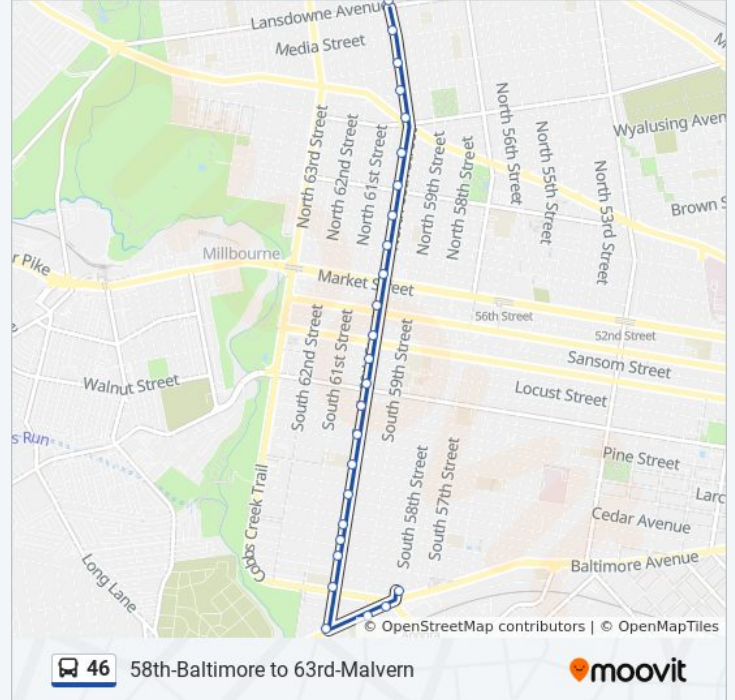

**Direction: 58th-Baltimore**

34 stops

[VIEW LINE SCHEDULE](#)

- 63rd-Malvern
- Malvern Av & 63rd St
- Columbia Av & 63rd St - Fs
- Columbia Av & 61st St
- Columbia Av & 60th St
- 60th St & Oxford St
- 60th St & Jefferson St
- 60th St & Haddington St
- 60th St & Lansdowne Av
- 60th St & Media St
- 60th St & Master St
- 60th St & Thompson St
- 60th St & Haverford Av
- 60th St & Callowhill St
- 60th St & Vine St
- 60th St & Race St
- 60th St & Arch St
- 60th St & Market St
- 60th St & Chestnut St
- 60th St & Walnut St
- 60th St & Locust St
- 60th St & Spruce St

**46 bus Info**

**Direction:** 58th-Baltimore

**Stops:** 34

**Trip Duration:** 20 min

**Line Summary:**

- 60th St & Pine St
- 60th St & Larchwood Av
- 60th St & Cedar Av
- 60th St & Catherine St
- 60th St & Christian St
- 60th St & Carpenter St
- 60th St & Washington Av
- 60th St & Cobbs Creek Pkwy
- 60th St & Baltimore Av
- Baltimore Av & 59th St
- Baltimore Av & 58th St
- 58th St & Ellsworth St

**Direction: 60th-Lansdowne**

24 stops

[VIEW LINE SCHEDULE](#)

- 58th St & Ellsworth St
- 58th St & Washington Av
- Washington Av & 59th St
- Washington Av & 60th St
- 60th St & Carpenter St
- 60th St & Christian St
- 60th St & Catherine St
- 60th St & Cedar Av
- 60th St & Larchwood St
- 60th St & Pine St
- 60th St & Spruce St
- 60th St & Locust St
- 60th St & Walnut St
- 60th St & Chestnut St
- 60th St & Market St - Fs
- 60th St & Arch St
- 60th St & Race St

**46 bus Info**

**Direction:** 63rd-Malvern

**Stops:** 32

**Trip Duration:** 20 min

**Line Summary:**

60th St & Callowhill St  
60th St & Haverford Av  
60th St & Thompson St  
60th St & Master St  
60th St & Media St  
60th St & Lansdowne Av  
60th St & Haddington St  
60th St & Jefferson Ln  
60th St & Oxford St  
Columbia Av & 60th St - Fs  
Columbia Av & 61st St  
Columbia Av & 63rd St  
63rd St & Malvern Av  
63rd-Malvern