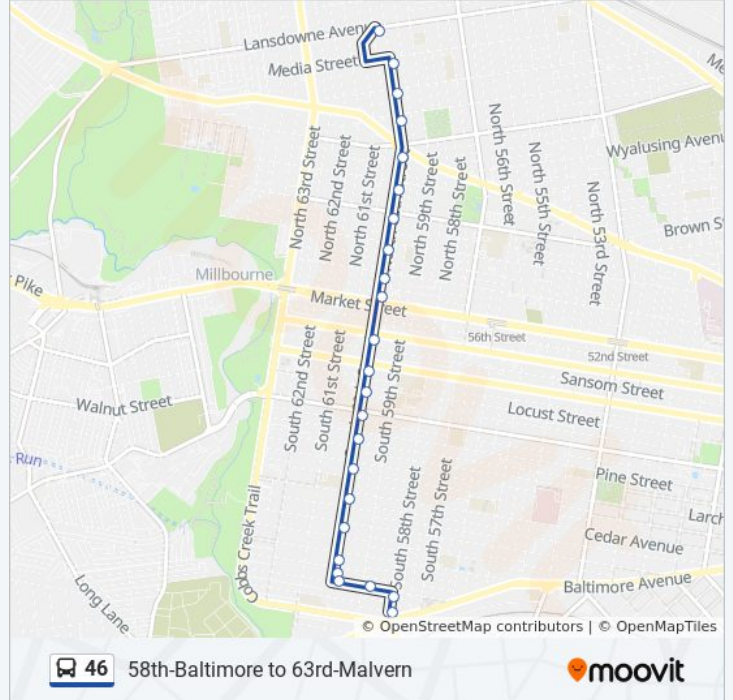

**46 bus Info**

**Direction:** 58th-Baltimore

**Stops:** 34

**Trip Duration:** 20 min

**Line Summary:**

- 60th St & Pine St
- 60th St & Larchwood Av
- 60th St & Cedar Av
- 60th St & Catherine St
- 60th St & Christian St
- 60th St & Carpenter St
- 60th St & Washington Av
- 60th St & Cobbs Creek Pkwy
- 60th St & Baltimore Av
- Baltimore Av & 59th St
- Baltimore Av & 58th St
- 58th St & Ellsworth St

**46 bus Info**

**Direction:** 60th-Lansdowne

**Stops:** 24

**Trip Duration:** 12 min

**Line Summary:**

- 60th St & Vine St
- 60th St & Callowhill St
- 60th St & Haverford Av
- 60th St & Thompson St
- 60th St & Master St
- 60th St & Media St
- Lansdowne Av & 60th St

**Direction: 63rd-Malvern**

32 stops

[VIEW LINE SCHEDULE](#)

- 58th St & Ellsworth St
- 58th St & Washington Av
- Washington Av & 59th St
- Washington Av & 60th St
- 60th St & Carpenter St
- 60th St & Christian St
- 60th St & Catherine St
- 60th St & Cedar Av
- 60th St & Larchwood St
- 60th St & Pine St
- 60th St & Spruce St
- 60th St & Locust St
- 60th St & Walnut St
- 60th St & Chestnut St
- 60th St & Market St - Fs
- 60th St & Arch St
- 60th St & Race St
- 60th St & Vine St

**46 bus Info**

**Direction:** 63rd-Malvern

**Stops:** 32

**Trip Duration:** 20 min

**Line Summary:**

60th St & Callowhill St  
60th St & Haverford Av  
60th St & Thompson St  
60th St & Master St  
60th St & Media St  
60th St & Lansdowne Av  
60th St & Haddington St  
60th St & Jefferson Ln  
60th St & Oxford St  
Columbia Av & 60th St - Fs  
Columbia Av & 61st St  
Columbia Av & 63rd St  
63rd St & Malvern Av  
63rd-Malvern