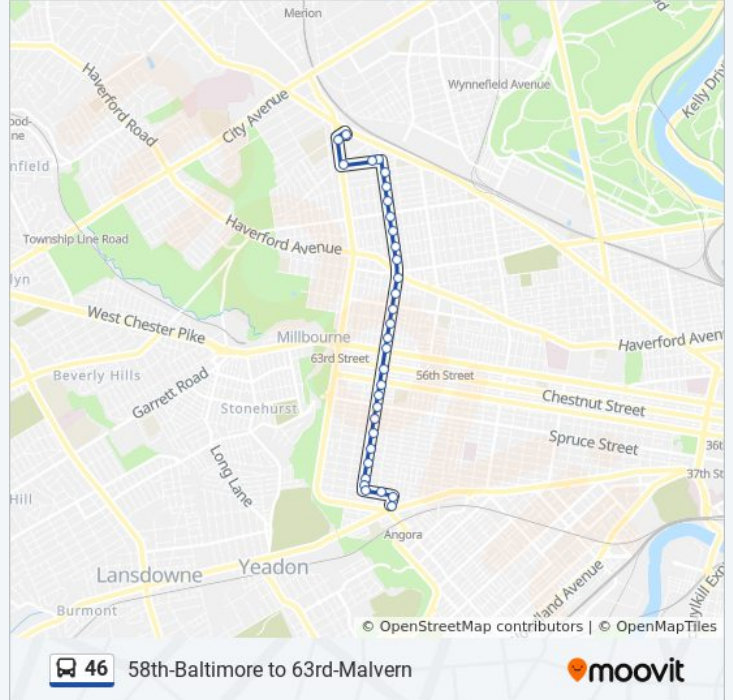

**46 bus Info**

**Direction:** 58th-Baltimore

**Stops:** 34

**Trip Duration:** 20 min

**Line Summary:**

- 60th St & Pine St
- 60th St & Larchwood Av
- 60th St & Cedar Av
- 60th St & Catherine St
- 60th St & Christian St
- 60th St & Carpenter St
- 60th St & Washington Av
- 60th St & Cobbs Creek Pkwy
- 60th St & Baltimore Av
- Baltimore Av & 59th St
- Baltimore Av & 58th St
- 58th St & Ellsworth St

**46 bus Info**

**Direction:** 60th-Lansdowne

**Stops:** 24

**Trip Duration:** 12 min

**Line Summary:**

- 60th St & Vine St
- 60th St & Callowhill St
- 60th St & Haverford Av
- 60th St & Thompson St
- 60th St & Master St
- 60th St & Media St
- Lansdowne Av & 60th St

**Direction: 63rd-Malvern**

32 stops

[VIEW LINE SCHEDULE](#)

- 58th St & Ellsworth St
- 58th St & Washington Av
- Washington Av & 59th St
- Washington Av & 60th St
- 60th St & Carpenter St
- 60th St & Christian St
- 60th St & Catherine St
- 60th St & Cedar Av
- 60th St & Larchwood St
- 60th St & Pine St
- 60th St & Spruce St
- 60th St & Locust St
- 60th St & Walnut St
- 60th St & Chestnut St
- 60th St & Market St - Fs
- 60th St & Arch St
- 60th St & Race St
- 60th St & Vine St

**46 bus Info**

**Direction:** 63rd-Malvern

**Stops:** 32

**Trip Duration:** 20 min

**Line Summary:**

60th St & Callowhill St  
60th St & Haverford Av  
60th St & Thompson St  
60th St & Master St  
60th St & Media St  
60th St & Lansdowne Av  
60th St & Haddington St  
60th St & Jefferson Ln  
60th St & Oxford St  
Columbia Av & 60th St - Fs  
Columbia Av & 61st St  
Columbia Av & 63rd St  
63rd St & Malvern Av  
63rd-Malvern