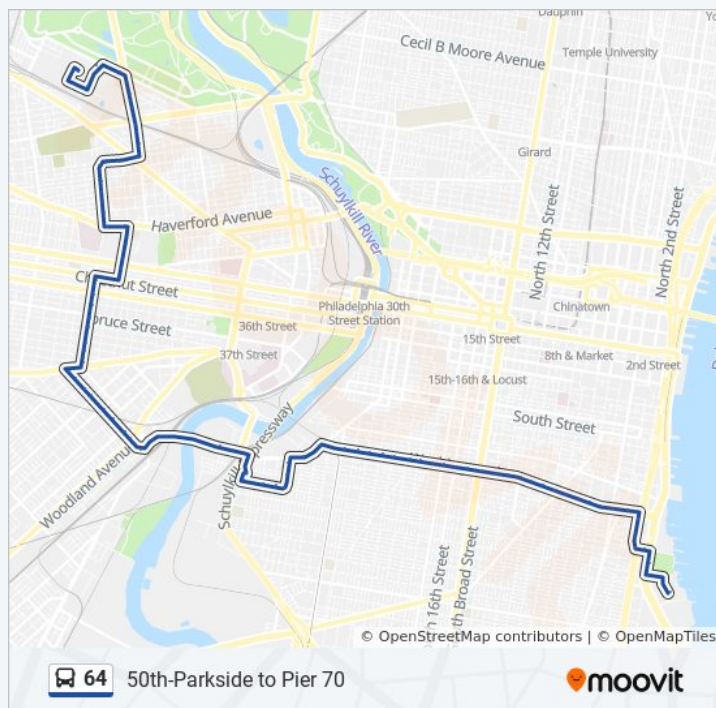

29th St & Reed St

Friday

5:49 AM - 9:28 PM

Saturday

6:00 AM - 9:31 PM

64 bus Info

Direction: 50th-Parkside

Stops: 84

Trip Duration: 51 min

Line Summary:

Reed St & 30th St

Reed St & 31st St

Reed St & 32nd St

Reed St & 33rd St

33rd St & Wharton St

33rd St & Grays Ferry Av

64 bus Info

Direction: Columbus Blvd Pier 70

Stops: 86

Trip Duration: 49 min

Line Summary:

48th St & Brown St

48th St & Aspen St

48th St & Fairmount Av