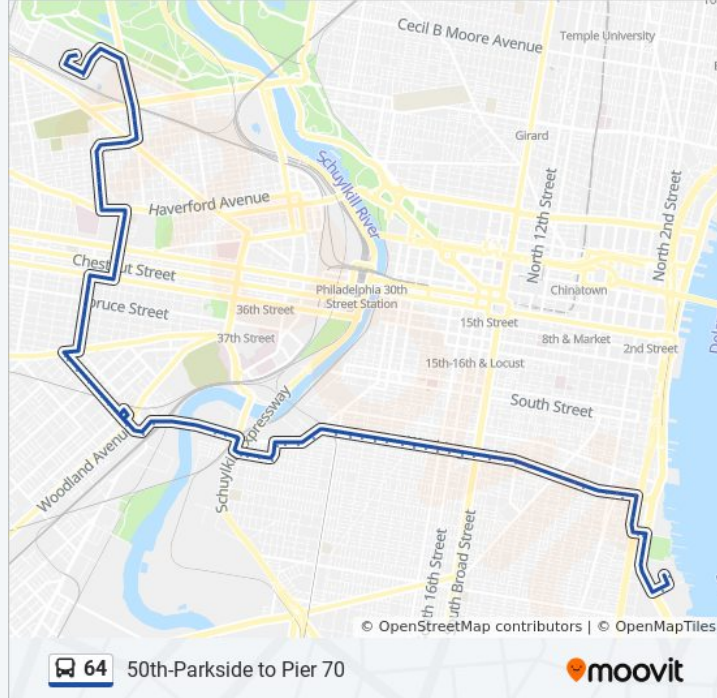

48th St & Brown St

48th St & Aspen St

48th St & Fairmount Av

48th St & Haverford Av

46th St & Haverford Av - Fs

46th St & Mandela Way

Farragut St & Market St - Fs

Farragut St & Chestnut St

Farragut St & Walnut St

48th St & Walnut St - Fs

48th St & Locust St

48th St & Spruce St

48th St & Pine St

48th St & Osage Av

48th St & Larchwood Av

48th St & Hazel Av

48th St & Cedar Av

48th St & Baltimore Av

49th St & Baltimore Av - Fs

49th St & Florence Av

49th St & Warrington Av

49th St & Springfield Av

49th St & Chester Av - Fs

49th St & Kingsessing Av

49th St & Greenway Av

49th St & Woodland Av

Paschall Av & Hanson St

Paschall Av & Grays Ferry Av

Grays Ferry Av & Grove St - Mbns

Grays Ferry Av & 35th St

Grays Ferry Av & 34th St

Wharton St & 33rd St

Wharton St & 32nd St