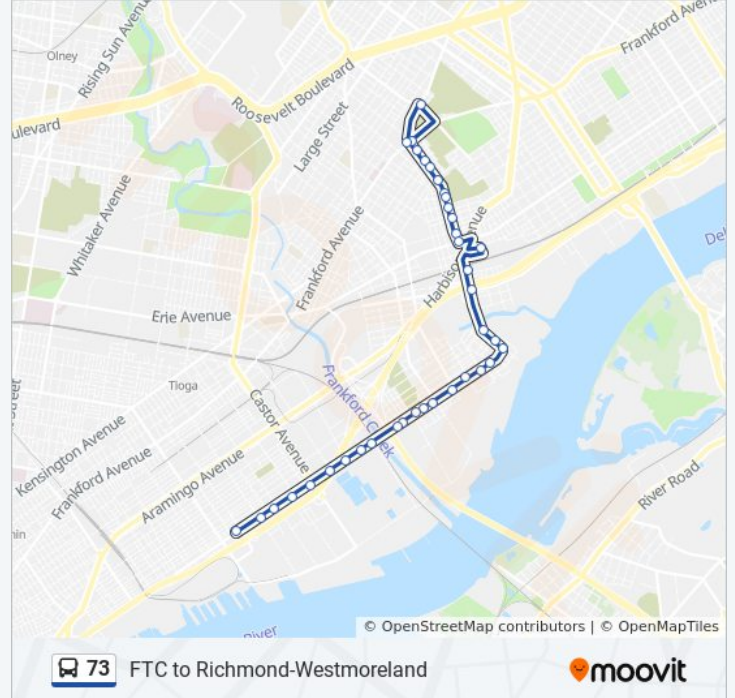

**Direction:** Frankford Transportation Center

**Stops:** 37

**Trip Duration:** 23 min

**Line Summary:**

Bridge St & Eadom St - Fs

Shoppes at Wissinoming

Torresdale Av & Bridge St

Bridge St & Ditman St

Bridge St & Jackson St

Bridge St & Cottage St

Bridge St & Walker St

Bridge St & Erdrick St

Bridge St & Charles St

Bridge St & Hawthorne St

Bridge St & Duffield St

Bridge St & Darrah St

Frankford Av & Bridge St - FS

Cheltenham Av & Bustleton Av

Frankford Transportation Center

### Direction: Richmond-Westmoreland

33 stops

[VIEW LINE SCHEDULE](#)

Frankford Transportation Center

Bridge St & Darrah St

Bridge St & Duffield St

Bridge St & Hawthorne St - Fs

Bridge St & Charles St