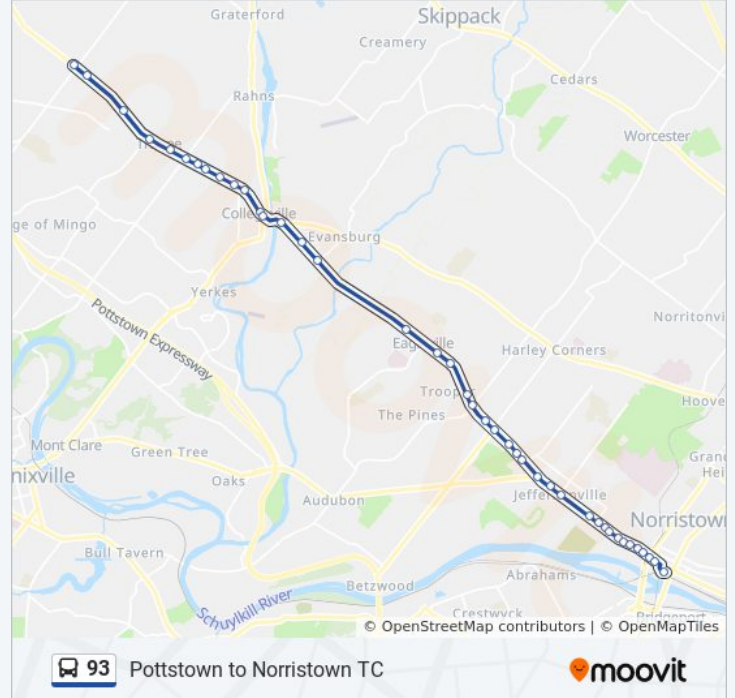

**93 bus Info**

**Direction:** Limerick  
**Stops:** 41  
**Trip Duration:** 23 min  
**Line Summary:**

Main St & Barry Av

Ridge Pk & W Mount Kirk Av - FS

Ridge Pk & E Mount Kirk Av - FS

Ridge Pk & Wilson Blvd - Mbns

Main St & 1st Av

Main St & Trappe Center

Main St & 3rd Av

Main St & Harvard Dr

Main St & 7th St

Main St & Greenwood Av - FS

Ridge Pike & Township Line Rd - 1 Mbns

Ridge Pike & Township Line Rd - FS

**Direction: Montgomery County Correctional Facility**

27 stops

[VIEW LINE SCHEDULE](#)

Norristown Transportation Center

Main St & Barbadoes St

Main St & Markley St

Main St & Astor St

Main St & George St