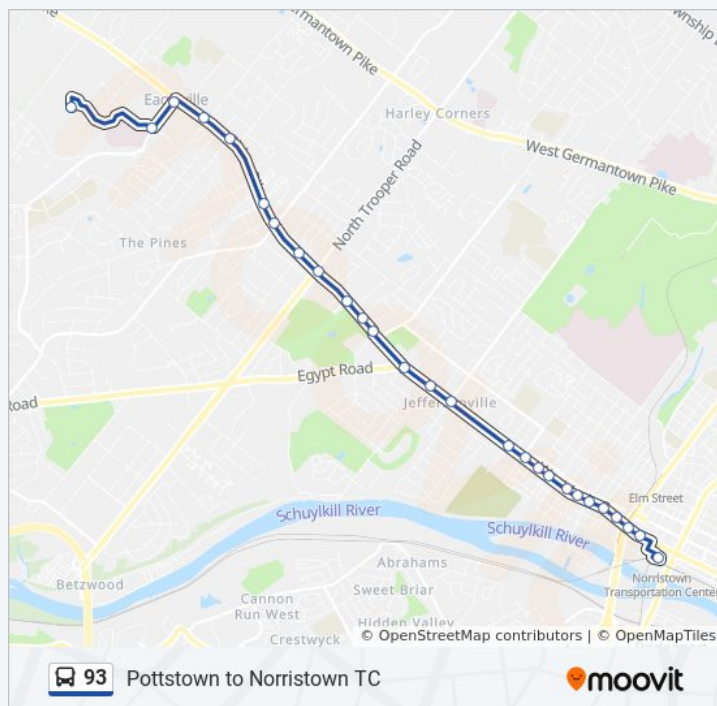

Ridge Pk & E Mount Kirk Av - FS

Eagleville Rd & Ridge Pk - Mbfs

Prison Farm Rd & Eagleville Rd - FS

Montgomery County Correctional Facility

**Direction:** Montgomery County Correctional Facility

**Stops:** 27

**Trip Duration:** 20 min

**Line Summary:**

**Direction: Norristown Transportation Center**

72 stops

[VIEW LINE SCHEDULE](#)

Montgomery County Community College

High St & Hanover St - FS

High St & Penn St - FS