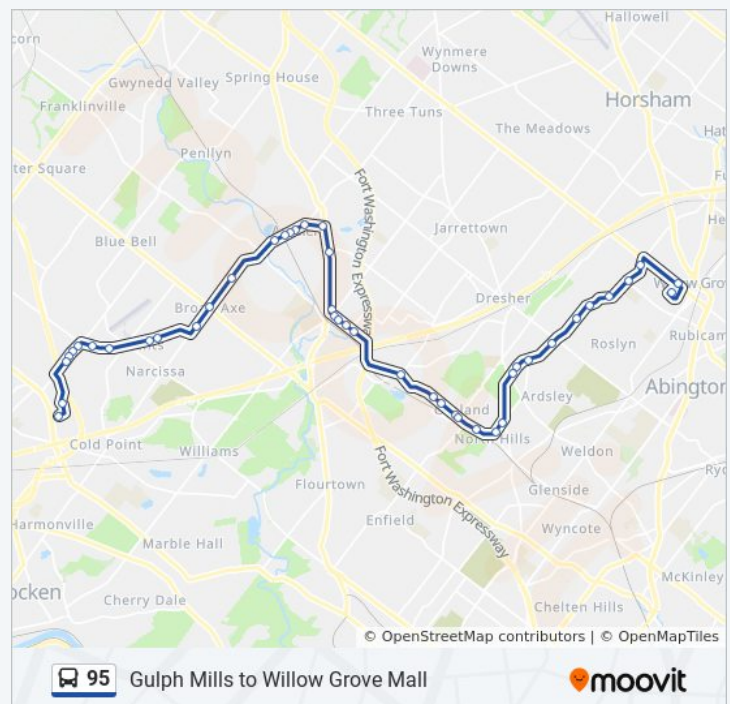

Gulph Mills Station

Direction: Plymouth Meeting Mall

44 stops

[VIEW LINE SCHEDULE](#)

Willow Grove Park Mall

Moreland Rd & Center Av - Mbfs

Fitzwatertown Rd & Oklahoma Rd

Fitzwatertown Rd & Old Welsh Rd

Lindenwold Av & Butler Av

Butler Av & Ridge Av

Butler Av & Spring Garden Av

95 bus Time Schedule

Plymouth Meeting Mall Route Timetable:

Sunday	Not Operational
Monday	8:00 PM
Tuesday	8:00 PM
Wednesday	8:00 PM
Thursday	8:00 PM
Friday	8:00 PM
Saturday	7:55 PM

95 bus Info

Direction: Plymouth Meeting Mall

Stops: 44

Trip Duration: 37 min

Line Summary:

Butler Av & Main St - Mbfs

Butler Av & Locust St

Butler Pk & Ridings Way - FS

Walton Rd & Treaty Rd - FS

Walton Rd & Apollo Rd - FS

Fountain Dr & Atrium Way - FS

Plymouth Meeting Mall

Direction: Plymouth Meeting Mall

43 stops

[VIEW LINE SCHEDULE](#)

Gulph Mills Station