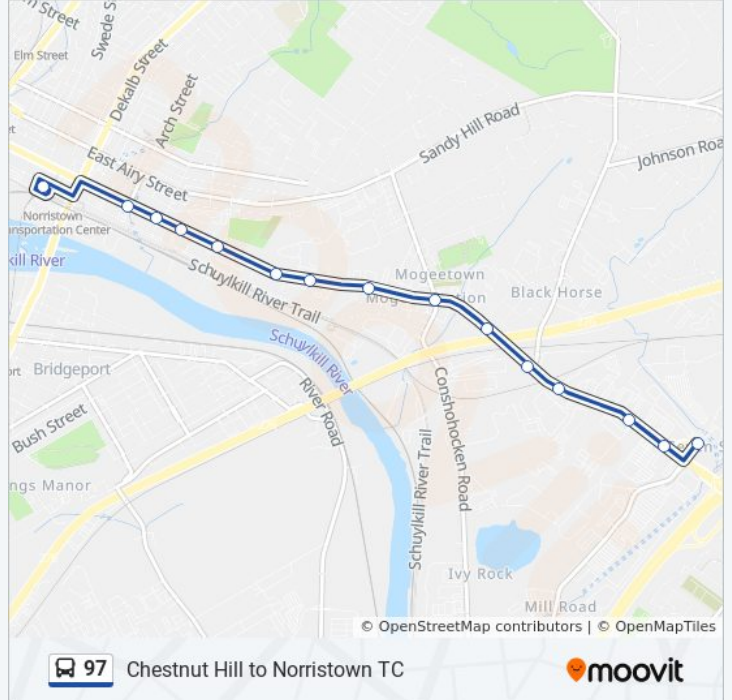

### Direction: Alan Wood-Ridge

14 stops

[VIEW LINE SCHEDULE](#)

- Norristown Transportation Center
- Main St & Arch St
- Main St & Walnut St
- Main St & Franklin St
- Main St & Ford St
- Main St & Gay St - FS
- Ridge Pk & Ross St - Mbns
- Ridge Pk & Chestnut St
- Ridge Pk & Conshohocken Rd
- Ridge Pk & School Ln - FS
- Ridge Pk & Belvoir Rd
- Ridge Pk & Carland Rd
- Ridge Pk & Industrial Way - Mbfs
- Alan Wood Rd & Ridge Pk - Mbfs

### 97 bus Time Schedule

Alan Wood-Ridge Route Timetable:

Sunday	8:50 PM - 9:45 PM
Monday	11:35 PM
Tuesday	12:18 AM - 11:35 PM
Wednesday	12:18 AM - 11:35 PM
Thursday	12:18 AM - 11:35 PM
Friday	12:18 AM - 11:35 PM
Saturday	12:18 AM - 11:15 PM

### 97 bus Info

**Direction:** Alan Wood-Ridge

**Stops:** 14

**Trip Duration:** 10 min

**Line Summary:**

**Direction: Barren Hill**

57 stops

[VIEW LINE SCHEDULE](#)

**97 bus Info**

**Direction:** Barren Hill

**Stops:** 57

**Trip Duration:** 38 min

**Line Summary:**

Chemical Rd & Gallagher Rd - FS

Ridge Pk & Lynda Dr

Ridge Pk & Butler Pk - Mbns