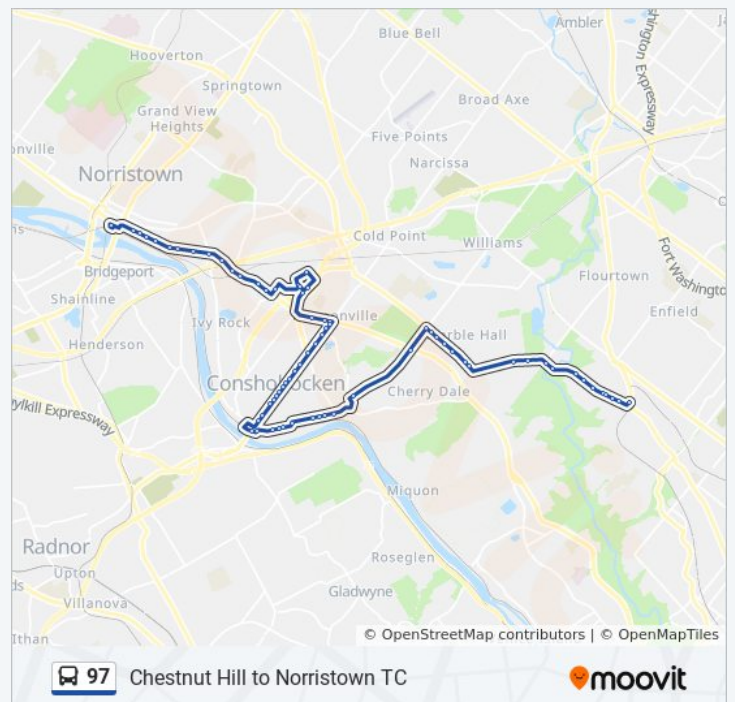

Gallagher Rd & Seven Stars Ln

Chemical Rd & Gallagher Rd - FS

Ridge Pk & Lynda Dr

Ridge Pk & Butler Pk - Mbns

Ridge Pk & Butler Pk

Butler Pk & Ridge Av - Mbfs

**97 bus Time Schedule**

Chestnut Hill Route Timetable:

Sunday	7:15 AM - 7:15 PM
Monday	7:00 AM - 8:30 PM
Tuesday	7:00 AM - 8:30 PM
Wednesday	7:00 AM - 8:30 PM
Thursday	7:00 AM - 8:30 PM
Friday	7:00 AM - 8:30 PM
Saturday	6:15 AM - 6:15 PM

**97 bus Info**

**Direction:** Chestnut Hill

**Stops:** 69

**Trip Duration:** 47 min

**Line Summary:**

Butler Pk & Keys St

Butler Pk & Kirk St - Fs

Butler Pk & North Ln - Mbns

Butler Pk & North Ln

Butler Pk & Antioch Av