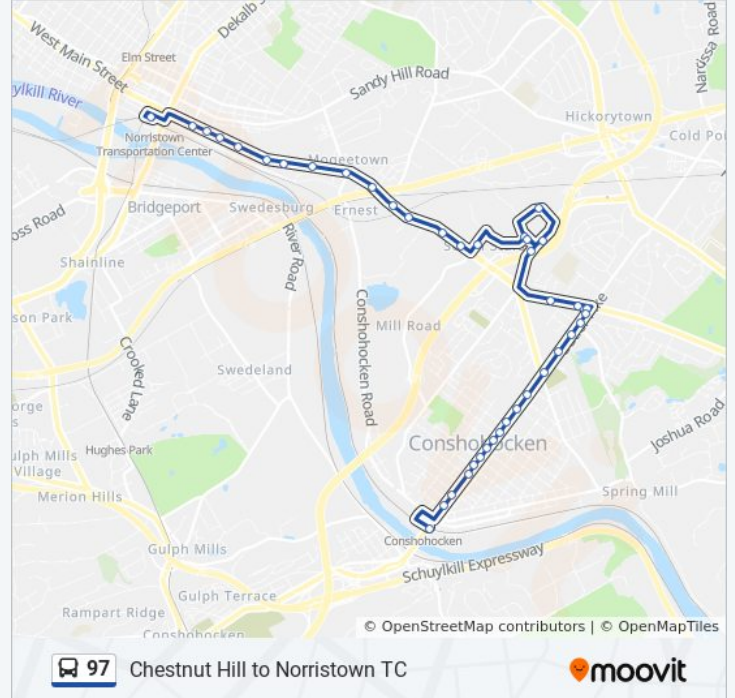

Metroplex Shopping Center

Gallagher Rd & Seven Stars Ln

Chemical Rd & Gallagher Rd - FS

Ridge Pk & Lynda Dr

Ridge Pk & Butler Pk - Mbns

Ridge Pk & Butler Pk

Butler Pk & Ridge Av - Mbfs

Butler Pk & Keys St

Butler Pk & Kirk St - Fs

Butler Pk & North Ln - Mbns

Butler Pk & North Ln

Butler Pk & Antioch Av

Fayette St & 13th Av

Fayette St & 11th Av

Fayette St & 10th Av

Fayette St & 9th Av

Fayette St & 8th Av

Fayette St & 7th Av

Fayette St & 6th Av

Fayette St & 5th Av

Fayette St & 3rd Av - Fs

Fayette St & 1st Av

Stoddard Av & Fayette St

Direction: Norristown Transportation Center

77 stops

[VIEW LINE SCHEDULE](#)

Chestnut Hill Loop

Germantown Av & Rex Av

Germantown Av & Chestnut Hill Av

Germantown Av & Laughlin Ln

Germantown Av & Norman Ln

Germantown Av & Waterman Av

97 bus Time Schedule

Norristown Transportation Center Route Timetable:

Sunday	8:15 AM - 8:15 PM
Monday	4:43 AM - 11:35 PM
Tuesday	4:43 AM - 11:35 PM
Wednesday	4:43 AM - 11:35 PM
Thursday	4:43 AM - 11:35 PM
Friday	4:43 AM - 11:35 PM
Saturday	5:50 AM - 10:45 PM