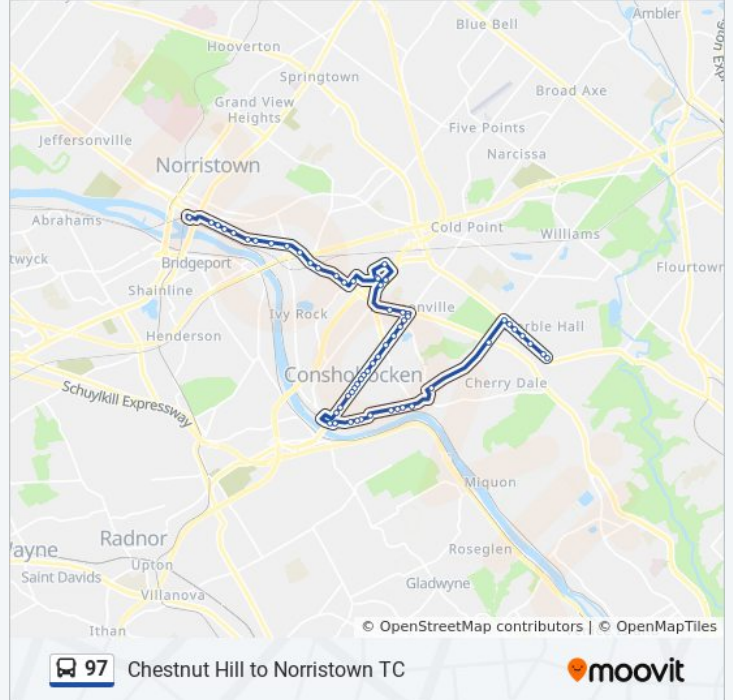

Fayette St & 1st Av

Stoddard Av & Fayette St

Harry St & Elm St

Elm St & Poplar St

Elm St & Poplar St - Mbfs

Elm St & Cherry St

Apple St & Hector St

Hector St & Sandy St

Hector St & Lime St

Hector St & Lee St

Hector St & North Ln - Mbns

Joshua Rd & Cedar Grove Rd - Mbfs

Joshua Rd & Ridge Pk

Joshua Rd & Germantown Pk

Germantown Pk & Edmonds Rd

Germantown Pk & Warner Rd

Germantown Pk & Chestnut St

Germantown Pk & Westway Dr - Mbns

Germantown Pk & Crescent Av

Germantown Pk & Church Rd - Mbns

**Direction: Chestnut Hill**

69 stops

[VIEW LINE SCHEDULE](#)

Norristown Transportation Center