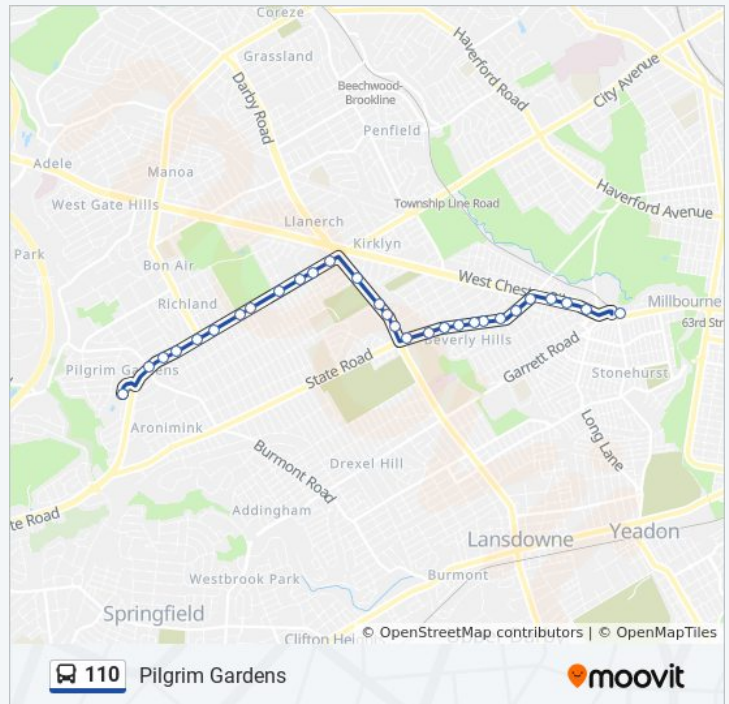

Township Line Rd & Alexander Av - Fs

Township Line Rd & Burmont Rd

Pontiac Rd & Dermond Rd

**Direction: Springfield Mall**

48 stops

[VIEW LINE SCHEDULE](#)

Sunday	Not Operational
Monday	5:00 PM - 6:35 PM
Tuesday	5:00 PM - 6:35 PM
Wednesday	5:00 PM - 6:35 PM
Thursday	5:00 PM - 6:35 PM
Friday	5:00 PM - 6:35 PM
Saturday	10:55 PM

**110 bus Info**

**Direction:** Pilgrim Gardens

**Stops:** 29

**Trip Duration:** 19 min

**Line Summary:**

**110 bus Time Schedule**

Springfield Mall Route Timetable:

69th Street Transportation Center