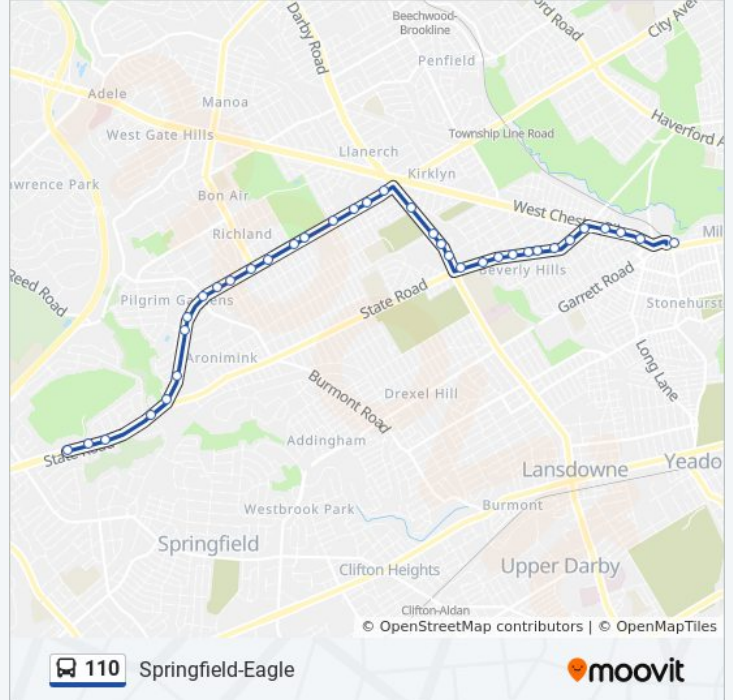

Township Line Rd & Pilgrim Ln

Township Line Rd & State Rd

State Rd & Rolling Rd

State Rd & Weymouth Rd - Fs

State Rd & Old State Rd - Mbfs

State Rd & North State Rd

Cardinal O'Hara High School

110 bus time schedules and route maps are available in an offline PDF at [moovitapp.com](https://moovitapp.com). Use the [Moovit App](#) to see live bus times, train schedule or subway schedule, and step-by-step directions for all public transit in Philadelphia.