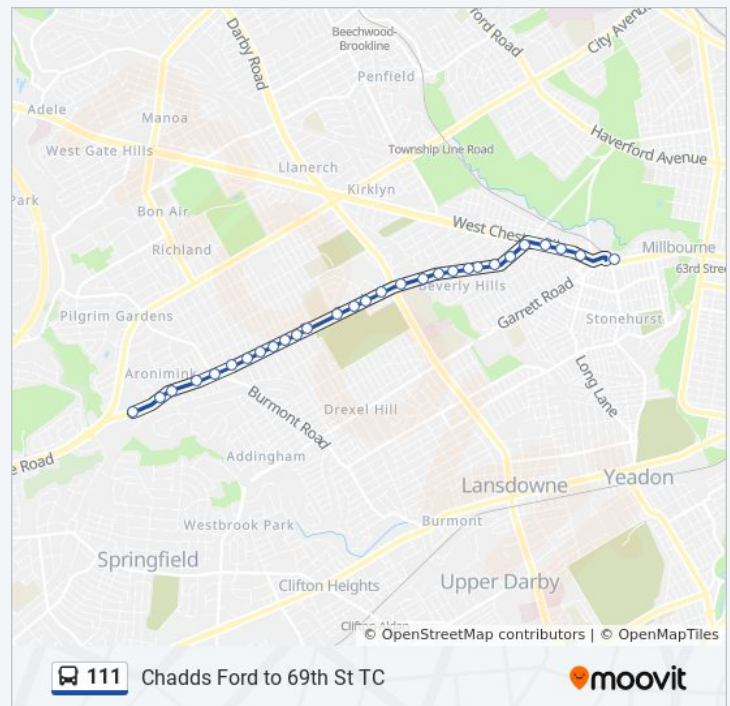

State Rd & Burmont Rd

State Rd & Anderson Av

State Rd & Stanbridge Rd

State Rd & Clarendon Rd

State Rd & Drexeline Shopping Ctr

Sunday	Not Operational
Monday	9:12 AM - 10:50 PM
Tuesday	9:12 AM - 10:50 PM
Wednesday	9:12 AM - 10:50 PM
Thursday	9:12 AM - 10:50 PM
Friday	9:12 AM - 10:50 PM
Saturday	Not Operational

### 111 bus Info

**Direction:** Township Line-State Rd

**Stops:** 29

**Trip Duration:** 13 min

**Line Summary:**

**Direction: Wawa Station**

49 stops

[VIEW LINE SCHEDULE](#)