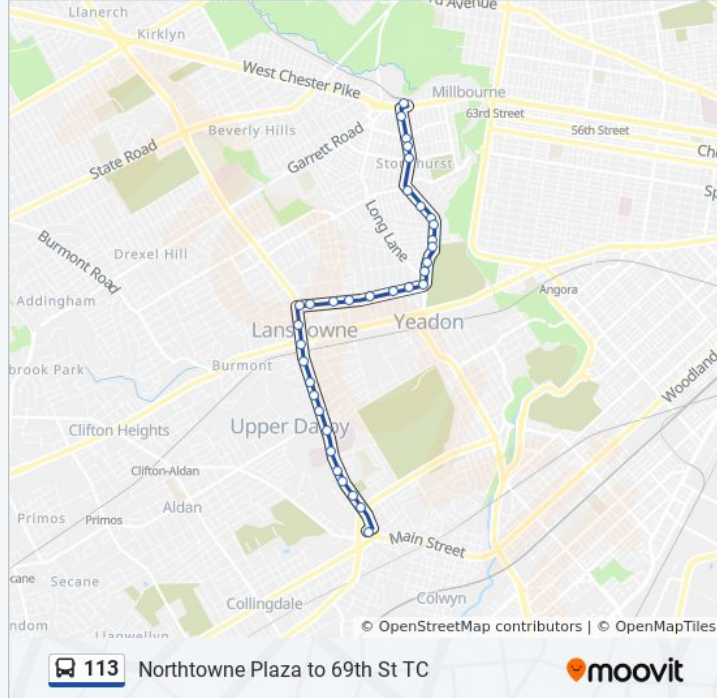

Main St & 12th St

Main St & Mcdade Blvd

Darby Transportation Center

Direction: Glenolden

55 stops

[VIEW LINE SCHEDULE](#)

69th Street Transportation Center

69th St & Ludlow St - Fs