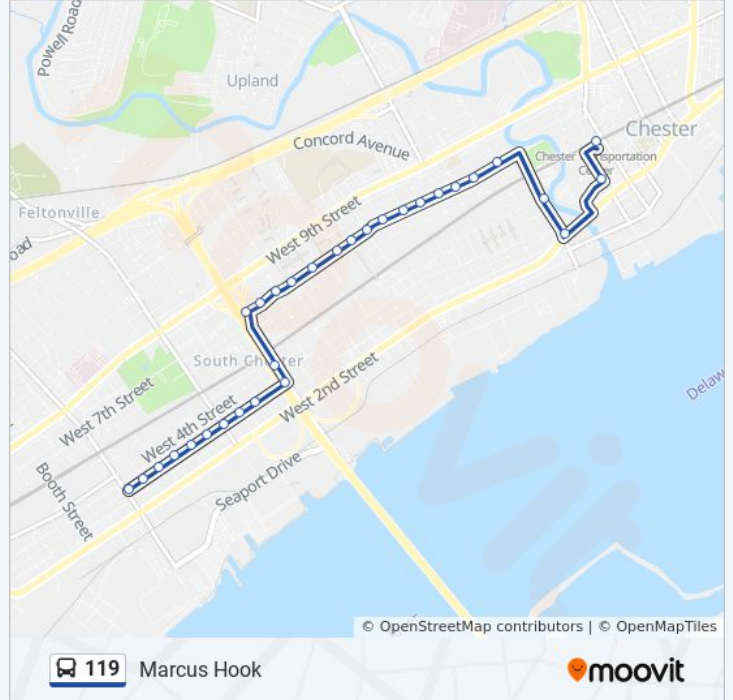

- 7th St & Lloyd St
- 7th St & Pennell St
- 7th St & Lamokin St
- 7th St & Norris St
- 7th St & Tilghman St
- 7th St & Central St
- 7th St & Edwards St
- 7th St & Flower St
- Flower St & 4th St
- Flower St & 3rd St
- 3rd St & Yarnall St
- 3rd St & Jeffrey St
- 3rd St & Engle St
- 3rd St & Townsend St
- 3rd St & Palmer St
- 3rd St & Ward St
- 3rd St & Wilson St
- 3rd St & Hayes St
- 3rd St & Highland Av

119 bus time schedules and route maps are available in an offline PDF at moovitapp.com. Use the [Moovit App](#) to see live bus times, train schedule or subway schedule, and step-by-step directions for all public transit in Philadelphia.

[About Moovit](#) • [MaaS Solutions](#) • [Supported Countries](#) • [Mooviter Community](#)

© 2024 Moovit - All Rights Reserved

Check Live Arrival Times