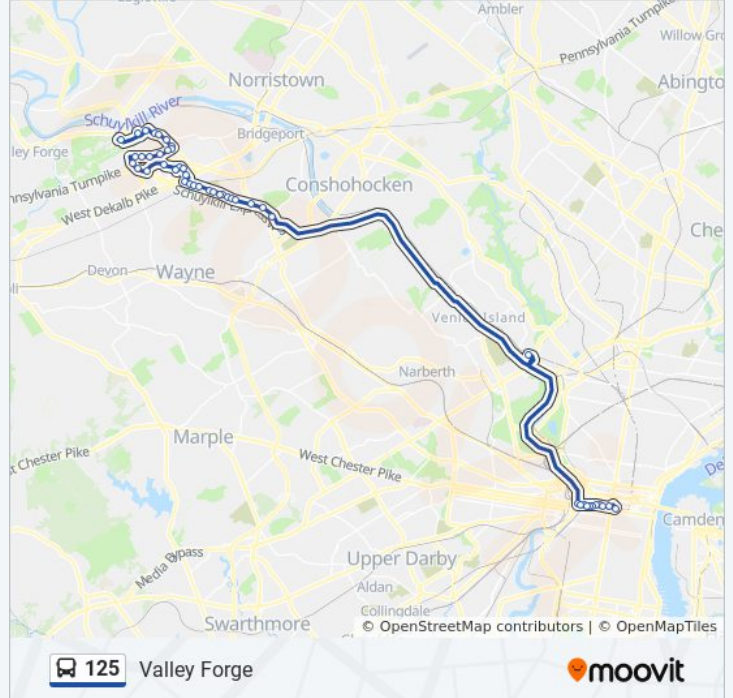

### Direction: Moore Park

45 stops

[VIEW LINE SCHEDULE](#)

13th St & Market St - Mbfs

JFK Blvd & 15th St

JFK Blvd & 17th St

JFK Blvd & 18th St

**125 bus Info**

**Direction:** Valley Forge

**Stops:** 45

**Trip Duration:** 68 min

**Line Summary:**

South Gulph Rd & Hayley Jackson Way  
 South Gulph Rd & Bill Smith Blvd  
 South Gulph Rd & Dekalb Pk - Mbns  
 Mall Blvd & Court Blvd  
 Mall Blvd & Wills Blvd - Mbfs  
 Mall Blvd & Ballys  
 Plaza at King Of Prussia  
 Goddard Blvd & Mall Blvd - Mbfs  
 Goddard Blvd & North Gulph Rd  
 North Gulph Rd & Guthrie Rd  
 North Gulph Rd & Freedom Business Ctr Dr  
 1st Av & Freedom Business Center Dr - FS  
 1st Av & Moore Rd - FS  
 1st Av & Park Av - FS  
 1st Av & Clark Av - FS  
 1st Av & Allendale Rd - Mbns  
 1st Av & Allendale Rd  
 Allendale Rd & 1st Av - Mbfs  
 Allendale Rd & 3rd Av  
 Valley Forge Rd & Vandenberg Blvd  
 Valley Forge Rd & 5th Av  
 Valley Forge Rd & Mancill Mill Rd  
 Valley Forge Towers  
 Valley Forge National Park

**Direction: Wissahickon Transportation Center**

34 stops

[VIEW LINE SCHEDULE](#)

8th Av & Cul De Sac  
 Valley Forge Towers  
 Valley Forge Rd & Mancill Mill Rd - Mbns  
 Valley Forge Rd & 5th Av - FS  
 Valley Forge Rd & Geerdes Blvd