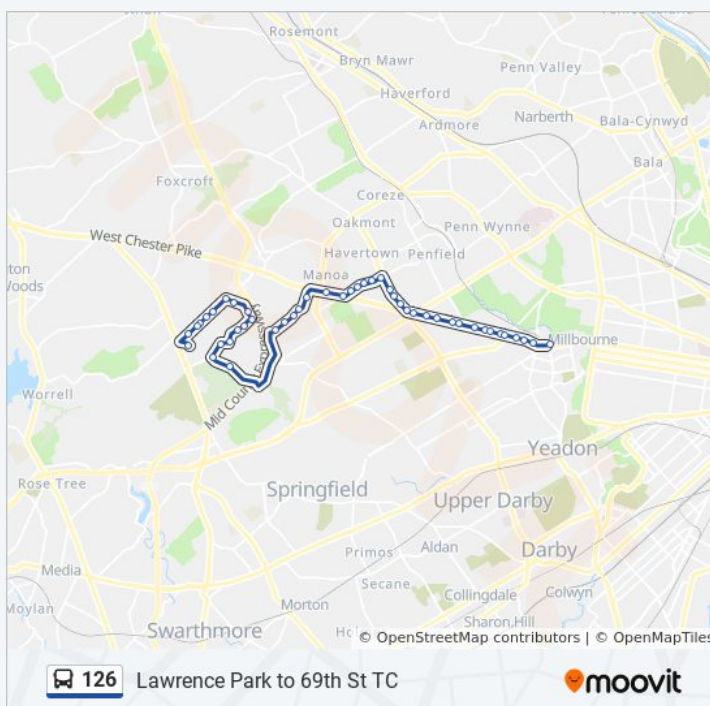

Manoa Rd & Shelbourne Rd

Manoa Rd & W Chester Pike

**126 bus Time Schedule**

Lawrence Park Via Sussex Blvd Route Timetable:

Sunday	Not Operational
Monday	3:28 PM - 7:30 PM
Tuesday	3:28 PM - 7:30 PM
Wednesday	3:28 PM - 7:30 PM
Thursday	3:28 PM - 7:30 PM
Friday	3:28 PM - 7:30 PM
Saturday	Not Operational

**126 bus Info**

**Direction:** Lawrence Park Via Sussex Blvd

**Stops:** 46

**Trip Duration:** 28 min

**Line Summary:**

West Chester Pk & Washington Av - Fs

Glendale Rd & Green Briar Ln

Glendale Rd & Colonial Dr