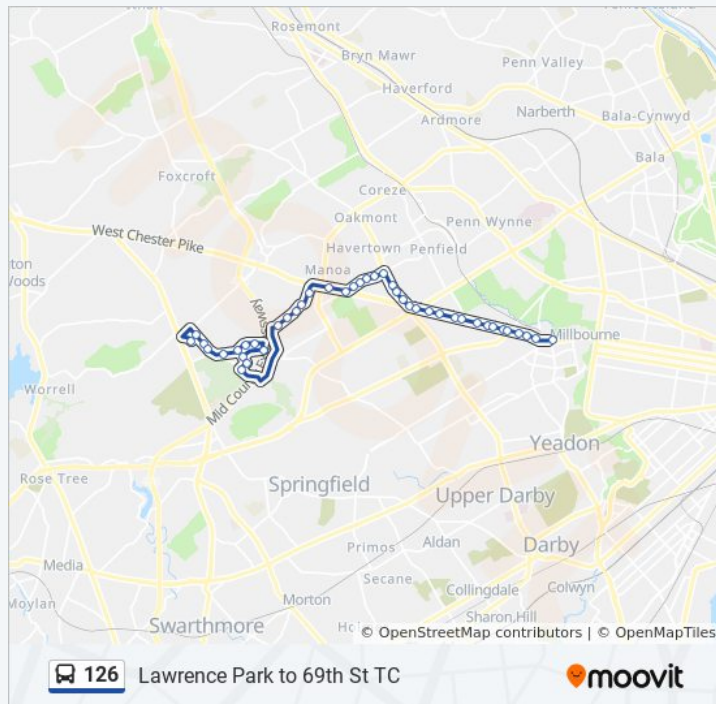

Glendale Rd & Anthony Av - FS

Glendale Rd & Raymond Dr

Marpit Rd & Reed Rd - FS

Marpit Dr & Sussex Blvd

Sussex Blvd & Abbott Blvd

810 Parkway Dr

630 Parkway Dr

Parkway Dr & Drexel Rd

Parkway Dr & Sussex Blvd

Saturday

6:35 AM - 6:40 PM

**126 bus Info**

**Direction:** Lawrence Park

**Stops:** 42

**Trip Duration:** 22 min

**Line Summary:**

Parkway Dr & Reed Rd - Mbns

Parkway Dr & Reed Rd - Mbfs

Parkway Dr & Westbourne Dr - Mbns

Parkway Dr & Donna Cir

Lawrence Park Shopping Center

**Direction: Lawrence Park Via Sussex Blvd**

46 stops

[VIEW LINE SCHEDULE](#)

**126 bus Info**

**Direction:** Lawrence Park Via Sussex Blvd

**Stops:** 46

**Trip Duration:** 28 min

**Line Summary:**

West Chester Pk & Washington Av - Fs

Glendale Rd & Green Briar Ln

Glendale Rd & Colonial Dr