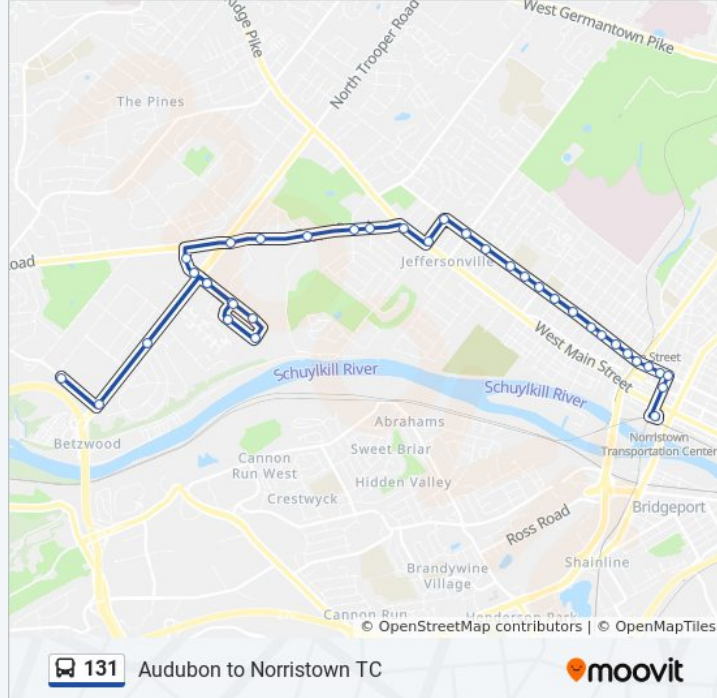

Marshall St & Jefferson Village Dr

Marshall St & Montgomery Av

Marshall St & Forrest Av

Marshall St & Selma St

Marshall St & Buttonwood St

Marshall St & Stanbridge St

Marshall St & Haws Av

Marshall St & George St

Marshall St & Astor St

Marshall St & Markley St

Marshall St & Barbadoes St

Marshall St & Swede St

Swede St & Airy St

Norristown Transportation Center

Direction: Valley Forge Business Center

30 stops