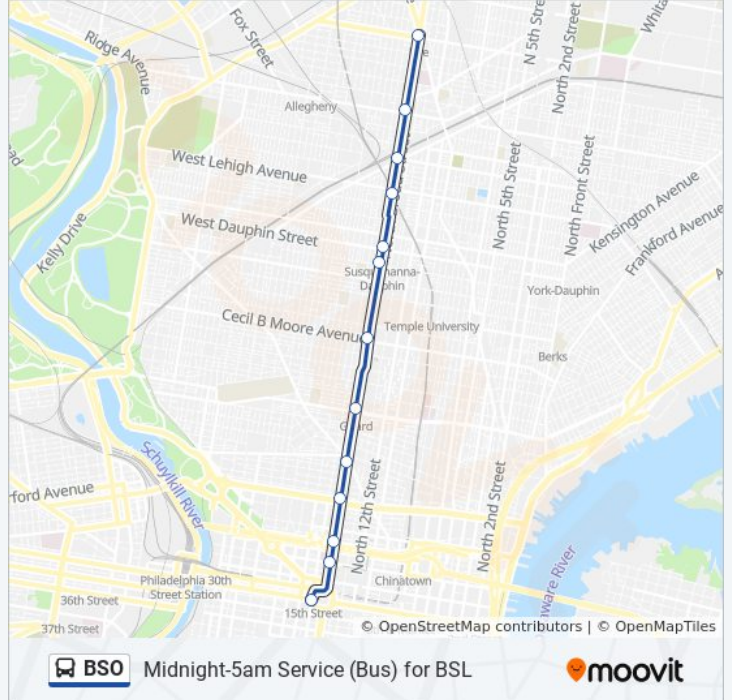

### Direction: City Hall Station

13 stops

[VIEW LINE SCHEDULE](#)

Broad St & Erie Av

Broad St & Allegheny Av

Broad St & Glenwood Av

Broad St & Lehigh Av - FS

Broad St & Dauphin St

### BSO bus Time Schedule

City Hall Station Route Timetable:

Sunday	Not Operational
Monday	4:48 AM
Tuesday	4:48 AM
Wednesday	4:48 AM
Thursday	4:48 AM
Friday	4:48 AM
Saturday	Not Operational

### BSO bus Info

**Direction:** City Hall Station

**Stops:** 13

**Trip Duration:** 14 min

**Line Summary:**

**Direction: Fern Rock Transportation Center**

30 stops

[VIEW LINE SCHEDULE](#)

**BSO bus Info**

**Direction:** Fern Rock Transportation Center

**Stops:** 30

**Trip Duration:** 43 min

**Line Summary:**

Broad St & Cecil B Moore Av

Broad St & Susquehanna Av

Broad St & Dauphin St