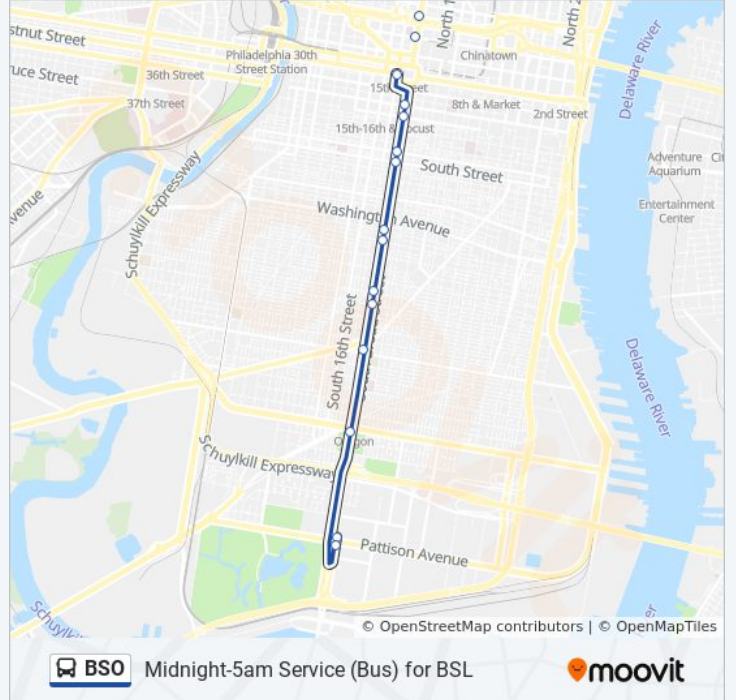

Fern Rock Transportation Center

**Direction: NRG Station**

30 stops

[VIEW LINE SCHEDULE](#)

Fern Rock Transportation Center

Olney Transportation Center

Broad St & Fishers Ln

Broad St & Wyoming Av

**BSO bus Info**

**Direction:** NRG Station

**Stops:** 30

**Trip Duration:** 42 min

**Line Summary:**

15th St & Market St - FS

Broad St & Walnut St

Broad St & Locust St

Broad St & Lombard St

Broad St & South St

Broad St & Ellsworth St

Broad St & Federal St

Broad St & Tasker St

Broad St & Morris St

Broad St & Snyder Av

Broad St & Oregon Av - FS

Broad St & Pattison Av/Nrg Station

Broad St & Pattison Av - 3 FS

BSO bus time schedules and route maps are available in an offline PDF at [moovitapp.com](https://moovitapp.com). Use the [Moovit App](#) to see live bus times, train schedule or subway schedule, and step-by-step directions for all public transit in Philadelphia.