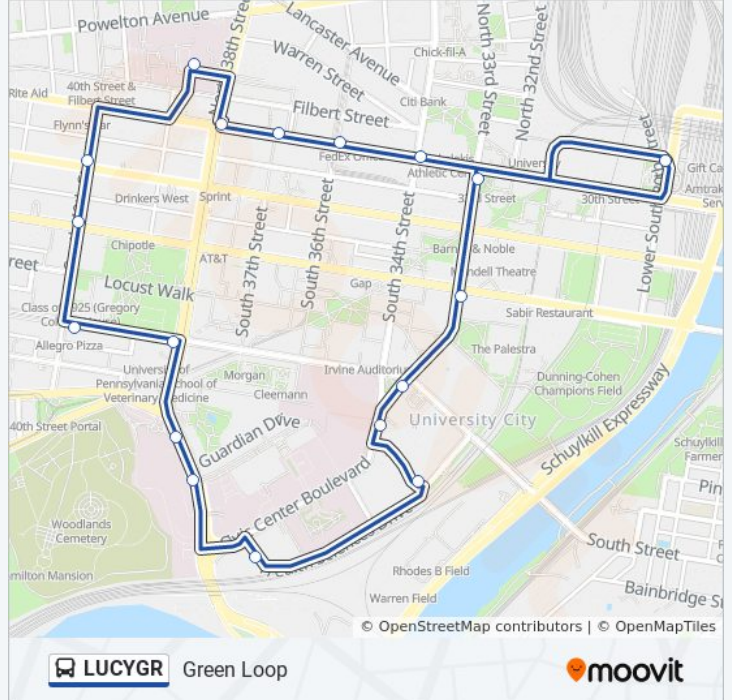

Direction: Green Loop

19 stops

[VIEW LINE SCHEDULE](#)

JFK Blvd & 30th St

Market St & 34th St

Market & 36th St

Market St & 37th St

Market St & 38th St

Civic Ctr Blvd & Health Sciences Dr - Fs

Civic Center Blvd & Convention Av - FS

33rd St & Spruce St

33rd St & Walnut St

33rd St & Market St

JFK Blvd & 30th St

LUCYGR bus Time Schedule

Green Loop Route Timetable:

Sunday	Not Operational
Monday	6:00 AM - 7:00 PM
Tuesday	6:00 AM - 7:00 PM
Wednesday	6:00 AM - 7:00 PM
Thursday	6:00 AM - 7:00 PM
Friday	6:00 AM - 7:00 PM
Saturday	Not Operational

LUCYGR bus Info

Direction: Green Loop

Stops: 19

Trip Duration: 34 min

Line Summary:

Direction: Short Green Presby Only

6 stops

[VIEW LINE SCHEDULE](#)

JFK Blvd & 30th St

Market St & 34th St