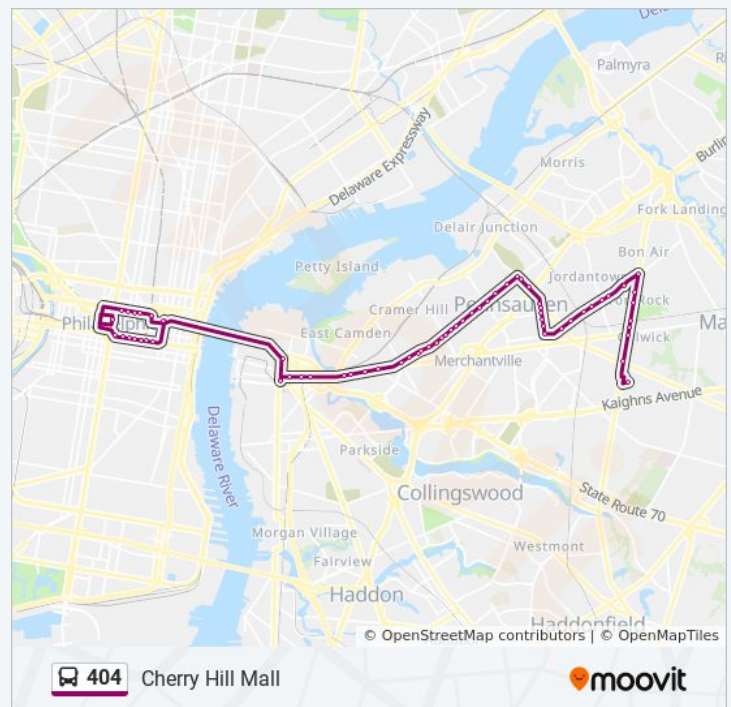

Westfield Ave at N 38th St

Westfield Ave at N 36th St

Westfield Ave at N 34th St

Westfield Ave at N 32nd St

Westfield Ave 400' W Of Rosedale Ave

Westfield Ave at Dudley St

Westfield Ave at N 30th St

Westfield Ave at N 29th St

Haddon Ave at Federal St

Broadway In Front Of Wrtc

Direction: Cherry Hill Mall

404 bus Time Schedule

63 stops

[VIEW LINE SCHEDULE](#)

- 6th St at Race St
- Market St at 7th St
- Market St at 8th St
- Market St at 9th St
- Market St at 10th St
- Market St at 11th St
- Market St at 12th St
- Market St at 13th St
- Broad St at Cherry St
- Vine St at 13th St
- Vine St at 12th St
- Vine St at 11th St
- Vine St at 10th St
- Vine St at 8th St
- Bridge Plaza
- Gate #3 Inside the Wrtc
- Federal St at Haddon Ave
- Federal St at S 10th St
- Federal St 40'W Of Cooper St
- Federal St at S 16th St
- Federal St at S 17th St
- Federal St at S 19th St
- Federal St at S 21st St
- Westfield Ave at N 27th St
- Westfield Ave at N 29th St
- Westfield Ave at N 30th St
- Westfield Ave at Dudley St
- Westfield Ave at Rosedale Ave
- Westfield Ave at N 33rd St
- Westfield Ave at N 34th St
- Westfield Ave at N 36th St

Cherry Hill Mall Route Timetable:

Sunday	8:19 AM - 10:22 PM
Monday	4:49 AM - 11:25 PM
Tuesday	4:49 AM - 11:25 PM
Wednesday	4:49 AM - 11:25 PM
Thursday	4:49 AM - 11:25 PM
Friday	4:49 AM - 11:25 PM
Saturday	5:18 AM - 11:22 PM

404 bus Info

Direction: Cherry Hill Mall

Stops: 63

Trip Duration: 60 min

Line Summary:

Westfield Ave at N 38th St

Westfield Ave at N 40th St

Westfield Ave at 42nd St