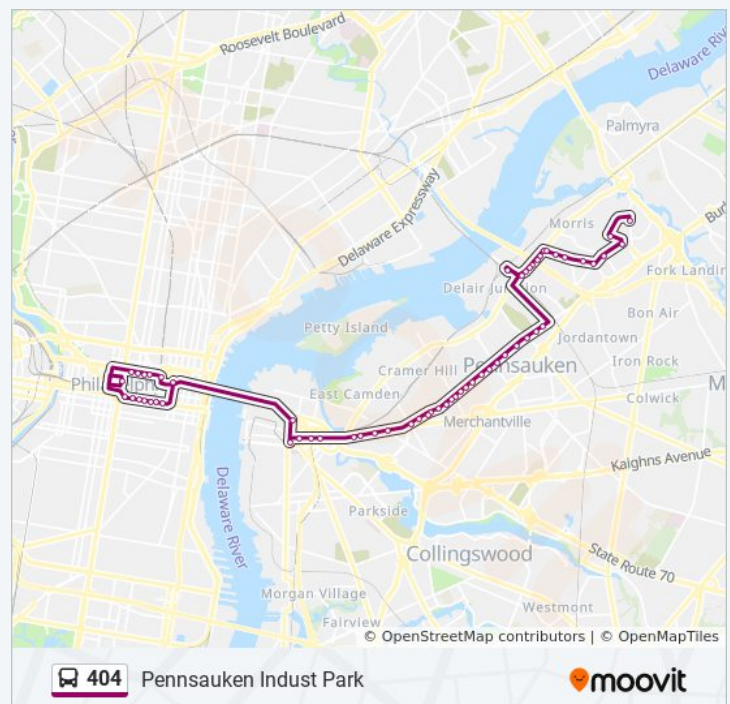

Westfield Ave at Horner Ave

Westfield Ave at Merchantville Ave

Westfield Ave at Browning Rd

Westfield Ave at West River Dr

Westfield Ave at 46th St

Westfield Ave at 44th St

Westfield Ave at 42nd St

Westfield Ave at N 40th St

404 bus Info

Direction: Pennsauken Indust Park

Stops: 59

Trip Duration: 30 min

Line Summary:

Westfield Ave at N 34th St
Westfield Ave at N 36th St
Westfield Ave at N 38th St
Westfield Ave at N 40th St
Westfield Ave at 42nd St
Westfield Ave at 46th St
Westfield Ave at 48th St
Westfield Ave at Browning Rd
Westfield Ave at Merchantville Ave
Westfield Ave at Horner Ave
Westfield Ave at Cove Rd
Westfield Ave at Norwood Ave
Westfield Ave at Bethel Ave
Pennsauken Transit Center
Westfield & Drouse
River Rd at Velde Ave
River Rd at Engard Ave
River Rd at Delair Ave
River Rd at Lenox Rd
River Rd at June Rd
River Rd at Union Ave
Union Ave at Holman Ave
Union Ave at Balfour Rd
Union Ave at Sheppard Rd
Suckle Hwy at Melrose Hwy
Suckle Hwy at National Hwy
National Hwy at John Tipton Blvd
National Hwy at Thomas Busch III Memorial Hwy
Thomas Busch III Memorial Hwy 1140' N Of
National#
Hylton Rd at Thomas Busch Memorial Hwy#