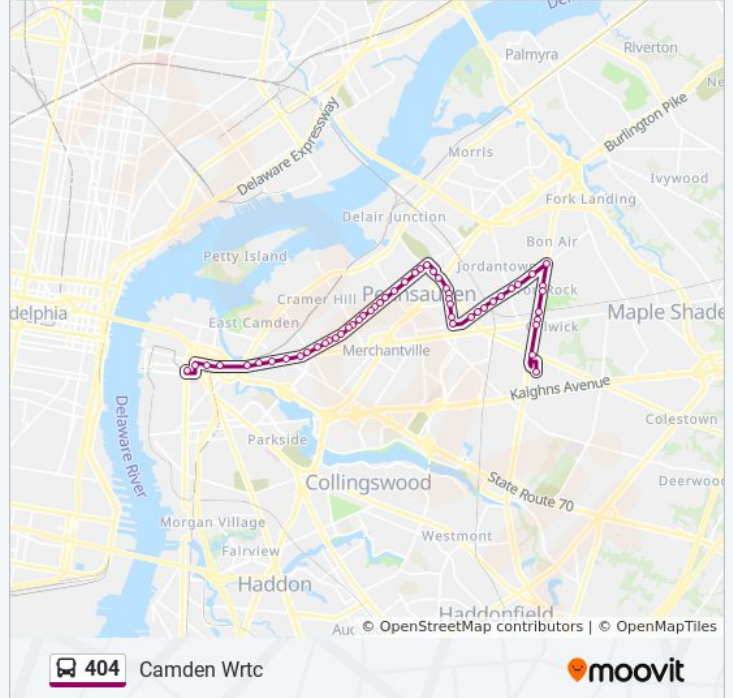

Westfield Ave at Horner Ave

Westfield Ave at Merchantville Ave

Westfield Ave at Browning Rd

Westfield Ave at West River Dr

Westfield Ave at 46th St

Westfield Ave at 44th St

Westfield Ave at 42nd St

Westfield Ave at N 40th St

Westfield Ave at N 38th St

Westfield Ave at N 36th St

Westfield Ave at N 34th St

Westfield Ave at N 32nd St

Westfield Ave 400' W Of Rosedale Ave

Westfield Ave at Dudley St

Westfield Ave at N 30th St

Westfield Ave at N 29th St

Westfield Ave at N. 27th St

Federal St at N. 26th St

Federal St at N. 21st St

Federal St at N 19th St

Federal St at N. 17th St

Federal St at N 15th St

Federal St at Cooper St

Market St at N 10th St

Haddon Ave at Federal St

Broadway In Front Of Wrtc

Direction: Cherry Hill Mall

404 bus Time Schedule

63 stops

[VIEW LINE SCHEDULE](#)

- 6th St at Race St
- Market St at 7th St
- Market St at 8th St
- Market St at 9th St
- Market St at 10th St
- Market St at 11th St
- Market St at 12th St
- Market St at 13th St
- Broad St at Cherry St
- Vine St at 13th St
- Vine St at 12th St
- Vine St at 11th St
- Vine St at 10th St
- Vine St at 8th St
- Bridge Plaza
- Gate #3 Inside the Wrtc
- Federal St at Haddon Ave
- Federal St at S 10th St
- Federal St 40'W Of Cooper St
- Federal St at S 16th St
- Federal St at S 17th St
- Federal St at S 19th St
- Federal St at S 21st St
- Westfield Ave at N 27th St
- Westfield Ave at N 29th St
- Westfield Ave at N 30th St
- Westfield Ave at Dudley St
- Westfield Ave at Rosedale Ave
- Westfield Ave at N 33rd St
- Westfield Ave at N 34th St
- Westfield Ave at N 36th St