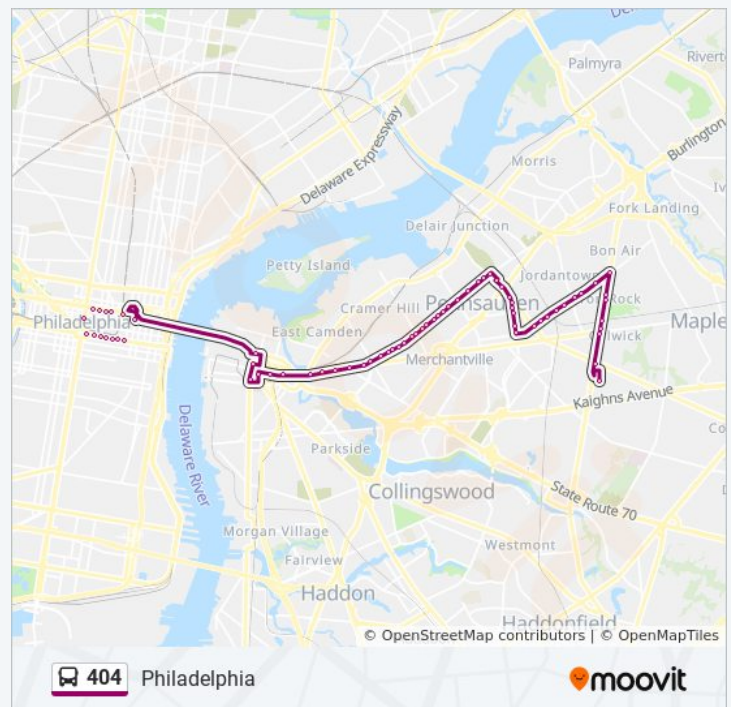

Westfield Ave at Horner Ave

Westfield Ave at Merchantville Ave

Westfield Ave at Browning Rd

Westfield Ave at West River Dr

Westfield Ave at 46th St

Westfield Ave at 44th St

Westfield Ave at 42nd St

Westfield Ave at N 40th St

Centre St at Harvey Ave

Cove Rd at Grant Ave

Cove Rd at Wayne Ave

Cove Rd at Jefferson Ave

Westfield Ave at Cove Rd

Westfield Ave at Scovel Ave

Westfield Ave at Horner Ave

Westfield Ave at Merchantville Ave

Westfield Ave at Browning Rd

Westfield Ave at West River Dr

Westfield Ave at 46th St

Westfield Ave at 44th St

Sunday	7:38 AM - 9:42 PM
Monday	4:47 AM - 10:45 PM
Tuesday	4:47 AM - 10:45 PM
Wednesday	4:47 AM - 10:45 PM
Thursday	4:47 AM - 10:45 PM
Friday	4:47 AM - 10:45 PM
Saturday	6:04 AM - 10:42 PM

404 bus Info

Direction: Philadelphia

Stops: 68

Trip Duration: 45 min

Line Summary:

Westfield Ave at 42nd St

Westfield Ave at N 40th St

Westfield Ave at N 38th St