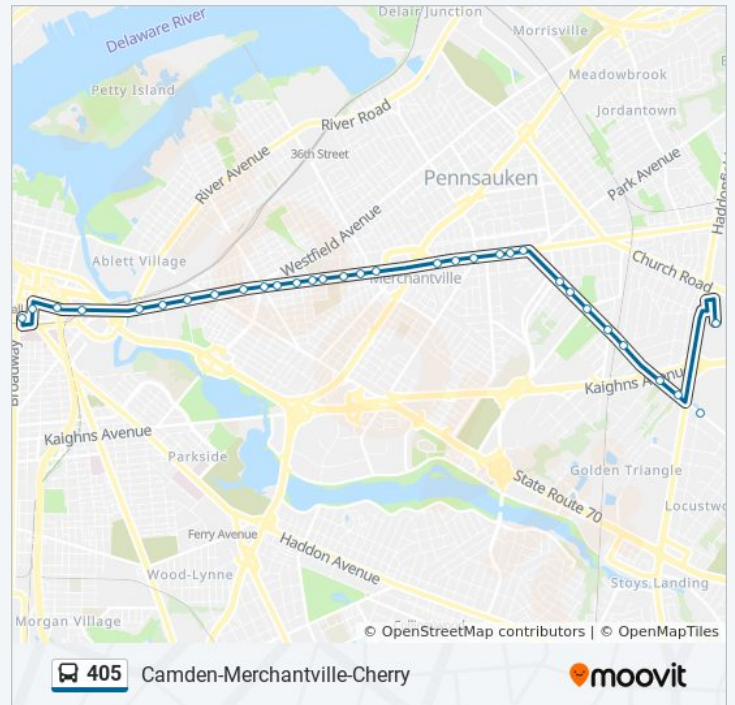

Haddon Ave at Federal St

Gate #5 Inside the Wrtc

Direction: Camden Wrtc

Stops: 41

Trip Duration: 27 min

Line Summary:

Direction: Cherry Hill Mall

33 stops

[VIEW LINE SCHEDULE](#)

Gate #5 Inside the Wrtc
Federal St at Haddon Ave
Federal St at S 10th St
Federal St 40'W Of Cooper St
Federal St at S 16th St
Federal St at S 17th St
Federal St at S 19th St
Federal St at S 21st St
Federal St at S. 26th St
Federal St at 27th St
Federal St at S. 29th St
Federal St at S. 30th St
Federal St at S Dudley St
Federal St at S 31st St
Federal St at S 33rd St
Federal St at S. 35th St
Federal St at Terrace Ave
Maple Ave at Poplar Ave
W Maple Ave at Linden Ave
W Maple Ave at Browning Rd
W Maple Ave at Morris St
W Maple Ave 365' W Of Chapel Ave
Chapel Ave at Stanley Ave
Chapel Ave at Victoria St
Chapel Ave at Wisteria Ave
Chapel Ave at Merchant St
Chapel Ave at Main St
Chapel Ave at Hampton Rd
Chapel Ave at Franklin Ave