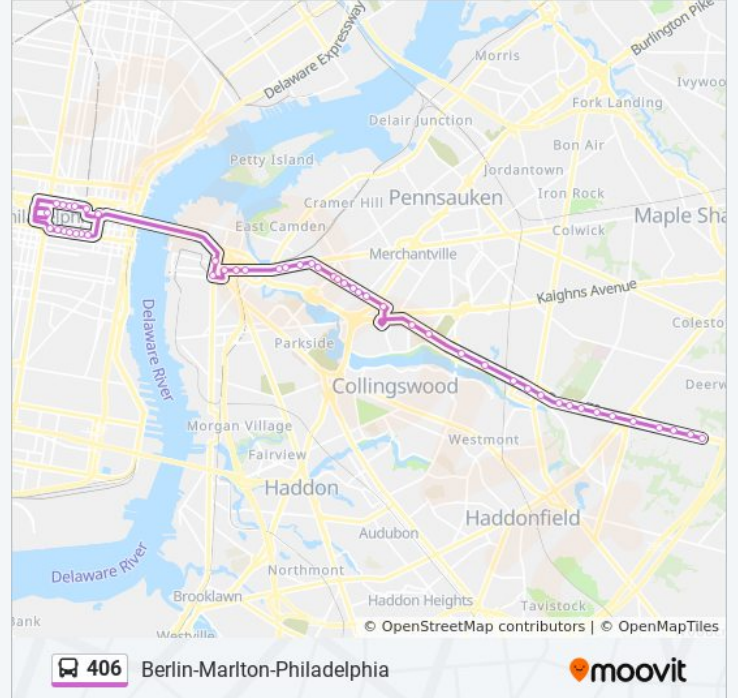

Nj 70 at Mcclellan Ave

Rt-70 at Lexington Blvd

Rt-70 395'E Of Cuthbert Blvd

Rt-70 at Cornell Ave

Rt-70 at Sayer Ave

Rt-70 at South Washington Ave

Rt-70 at Grove St

Rt-70 at Curtis Ave

Rt-70 at Conwell Ave

Rt-70 at Edison Ave

Rt-70 at Harrison Ave

Rt-70 200' W Of Boundary Ln

Rt-70 at Kings Highway

Rt-70 at Sawmill Rd

Rt-70 at West Gate

Rt-70 at Ranoldo Ter

Nj 70 at Covered Bridge Rd

**Direction: Marlton**

66 stops

[VIEW LINE SCHEDULE](#)

6th St at Race St

Market St at 7th St

Market St at 8th St

Market St at 9th St