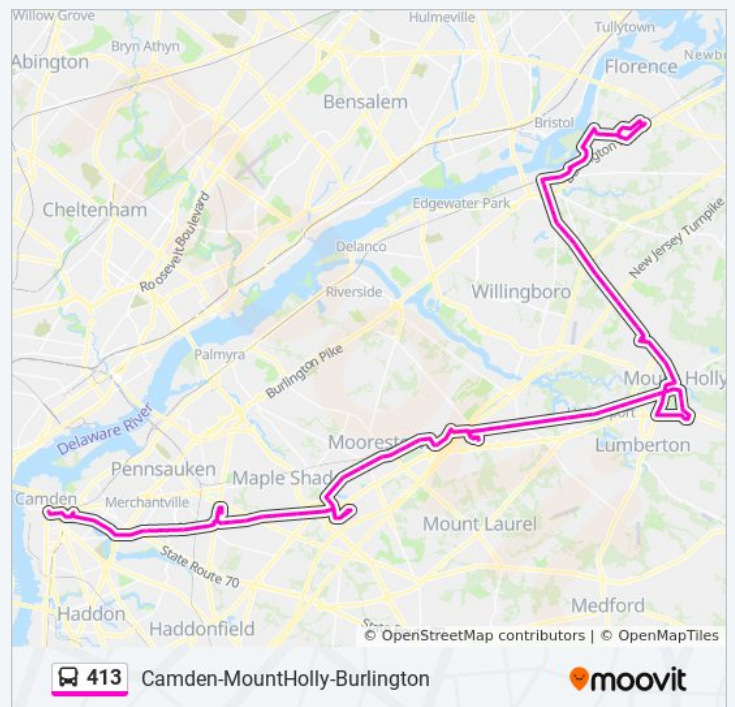

Washington St at King St

Washington St at Rose St

Washington St at Lippincott Ln

Marne Hwy at Maple Ave

Marne Hwy at Maple Lane

Marne Hwy at Oak Lane

Marne Hwy at N Broad Street

Marne Hwy at Washington St

Marne Hwy at Hainesport Rd

Marne Hwy at Maryland Ave

Marne Hwy at Trenton Ave

Marne Hwy at Ark Rd

Marne Hwy at Larchmont Blvd

Marne Hwy at Hartford Rd

College Circle at Technology Way

Rowan College at Burlington-Mt Laurel