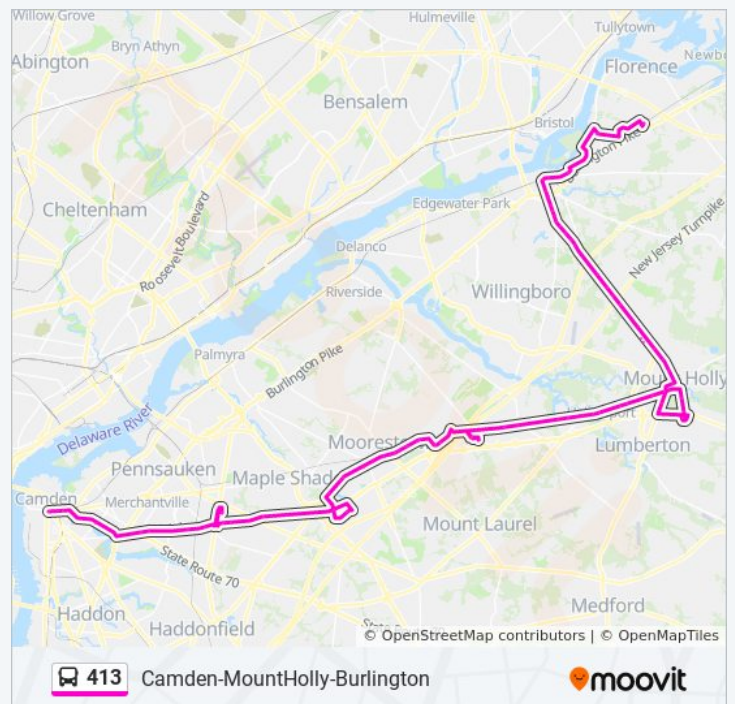

Dulty's Lane 1600'E Of Neck Road

Florence River Line Station

Direction: Florence Rowan at Bc Florence Lumbertn Plz

81 stops

[VIEW LINE SCHEDULE](#)

- Gate #7 Inside the Wrtc
- Federal St at Haddon Ave
- Federal St at S 10th St
- Federal St 40'W Of Cooper St
- Admiral Wilson Blvd at Baird Blvd. Overpass
- Rt-38 at Rt. 70 Overpass
- Rt-38 765' W Of Burwood Ave
- Rt-38 400' W Of Olive St.
- Rt-38 at Longwood Ave
- Rt-38 at Chapel Ave
- Upper Level by Old Navy/Lens Crafters
- Rt-38 at Pedestrian Bridge157
- Rt-38 at Hillview Dr
- Rt-38 at Lake Drive East
- Rt-38 at Columbia Blvd
- Rt-38 at Rudderow Ave
- Boscov's Garden Center
- Lenola Road (Cr 608) 395'N Of K-Mart Drive
- Kings Hwy (Cr 611) at Foxwood Dr
- Kings Hwy (Cr 611) at Avon Ter
- Kings Hwy at Stokes Terr#
- W Main St 200'W Of Union St#
- E Main St at High St#
- Main St at Chester Ave
- E Main St at Mt Laurel Rd#
- E Main St 200'W Of Curtis Lane#
- E Main St 200'W Of Zelle Ave#

413 bus Time Schedule

Florence Rowan at Bc Florence Lumbertn Plz Route Timetable:

Sunday	8:20 AM - 4:20 PM
Monday	9:07 AM - 4:11 PM
Tuesday	9:07 AM - 4:11 PM
Wednesday	9:07 AM - 4:11 PM
Thursday	9:07 AM - 4:11 PM
Friday	9:07 AM - 4:11 PM
Saturday	8:20 AM - 4:20 PM

413 bus Info

Direction: Florence Rowan at Bc Florence Lumbertn Plz

Stops: 81

Trip Duration: 101 min

Line Summary: