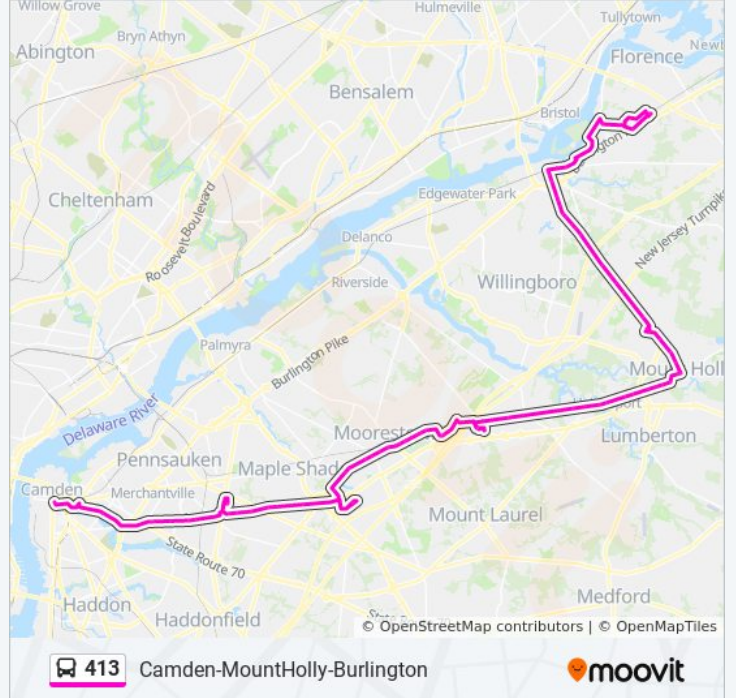

Marne Hwy at N Broad Street

Marne Hwy at Washington St

Marne Hwy at Hainesport Rd

Marne Hwy at Maryland Ave

Marne Hwy at Trenton Ave

Marne Hwy at Ark Rd

Marne Hwy at Larchmont Blvd

Marne Hwy at Hartford Rd

College Circle at Technology Way

Rowan College at Burlington-Mt Laurel

College Circle at Technology Way

Centerton Rd at Ymca Dr

Centerton Rd at Young Ave

Main St at Borton Landing Rd#

E Main St at Pancoast Ave#