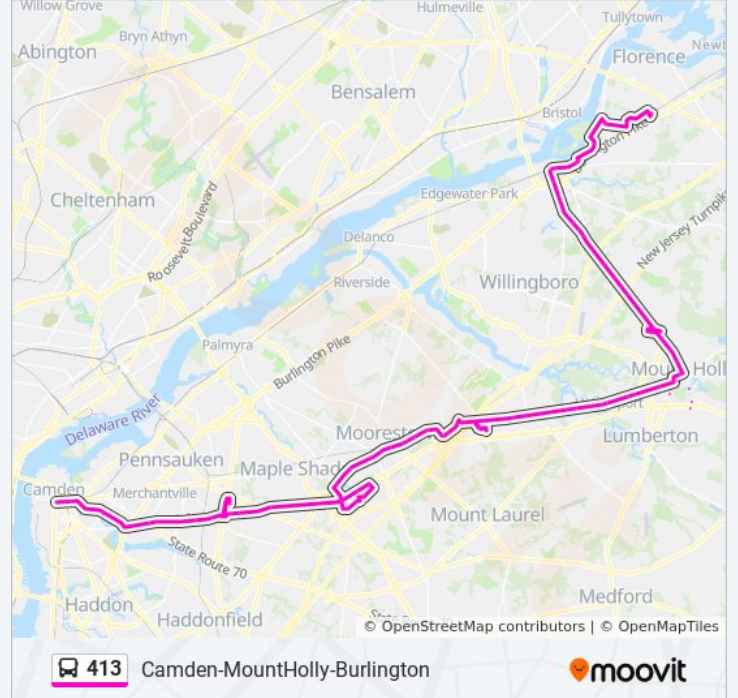

Marne Hwy at Maple Lane

Washington St at Carlton Ave

Washington St at Madison Ave

Washington St 200'W Of Bispham St

Pine St at Wollner Dr

Pine St at South Ave

Lumberton Plaza (Nj 38)#

Virtua Memorial Hospital Burlington Co