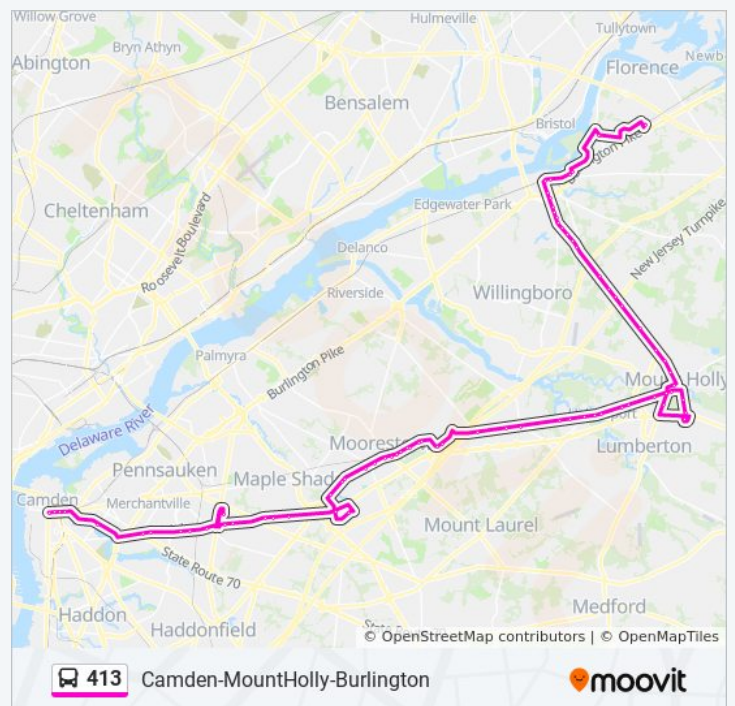

413 bus Info

Direction: Florence Lumbertn Plz

Stops: 76

Trip Duration: 87 min

Line Summary:

E Main St 200'W Of Curtis Lane#

E Main St 200'W Of Zelley Ave#

E Main St at N Stanwick Rd#