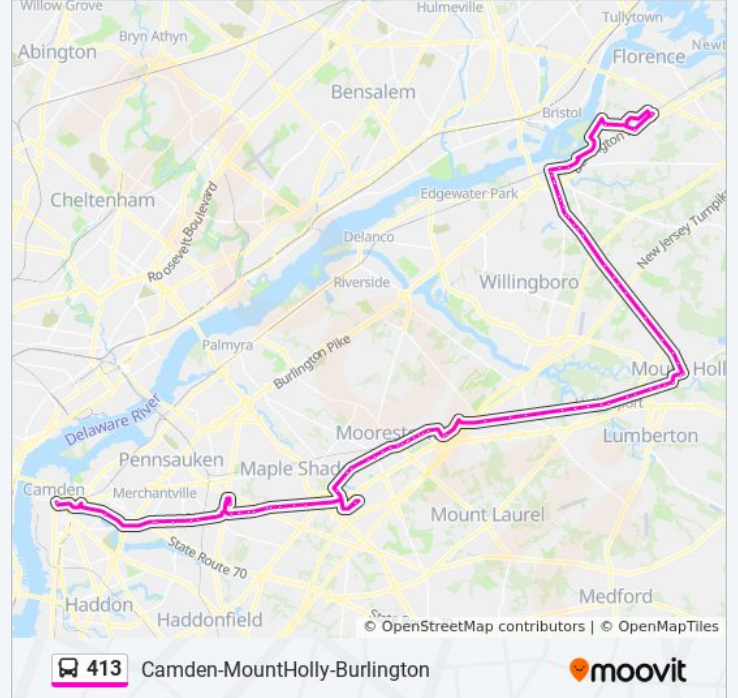

Washington St at Lippincott Ln

Marne Hwy at Maple Ave

Marne Hwy at Maple Lane

Marne Hwy at Oak Lane

Marne Hwy at N Broad Street

Marne Hwy at Washington St

Marne Hwy at Hainesport Rd

Marne Hwy at Maryland Ave

Marne Hwy at Trenton Ave

Marne Hwy at Ark Rd

Marne Hwy at Larchmont Blvd

Marne Hwy at Hartford Rd

Centerton Rd at Ymca Dr

Centerton Rd at Young Ave

Main St at Borton Landing Rd#

E Main St at Pancoast Ave#

E Main St at Poplar Ave#

E Main St at N Stanwick Rd#

E Main St at Zelle Ave#

E Main St 200'W Of Zelle Ave#

E Main St at Curtis Lane#

E Main St at Mount Laurel Rd#

Main St at Chester Ave

E Main St at Mill St#

Rt-38 at Rudderow Ave

Rt-38 at Mill Rd

Rt-38 at East Lake St

Rt-38 1910'W Of Coles Ave

Rt-38 at Chestnut St

Rt-38 at Woods Rd

Rt-38 at Cherry Hill Mall Dr

Rt-38 at Pedestrian Bridge157