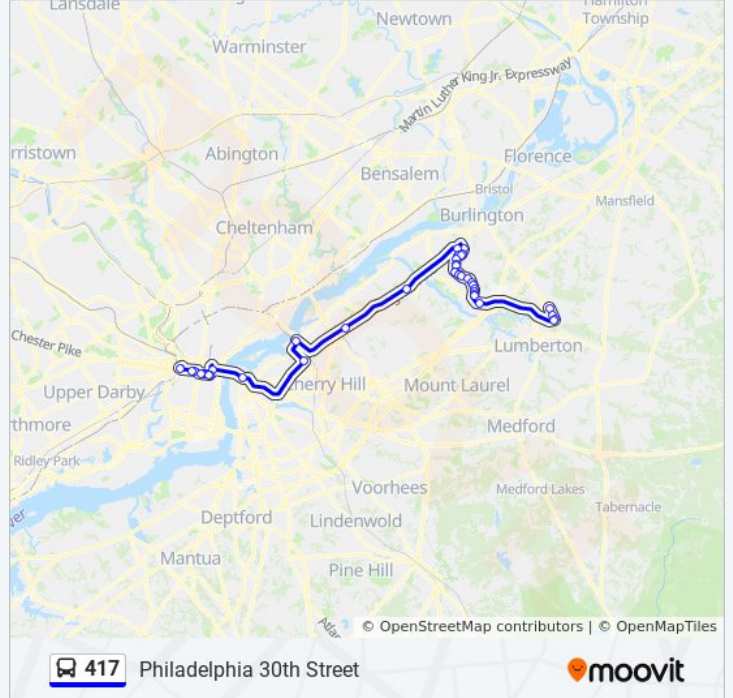

**Direction: Philadelphia 30th Street**

41 stops

[VIEW LINE SCHEDULE](#)

- High St at Ridgely St/Levis St
- High St at Bartram Ave
- High St at Rancocas Rd
- Rancocas Rd Between King St & High St
- Rancocas Rd at Bridge St#
- Garfield Dr at East Stokes Rd
- Garfield Dr at Evergreen Dr
- Garfield Dr at Eden Rock Ln - South
- Garfield Dr at Eastbrook Ln - South
- Garfield Dr at Elsin Ln
- Garfield Dr at Eastbrook Ln - North
- Veterans Pkwy at J.F.K. Way
- Veterans Pkwy at Meribrook Circle A
- Veterans Pkwy at Meribrook Circle B
- Veterans Pkwy at Millbrook Dr
- Veterans Pkwy at Mainbridge Ln
- Veterans Pkwy at Rev Dr Martin Luther King Dr
- Veterans Pkwy at Charleston Rd
- Veterans Pkwy at Brooklawn Dr
- Veterans Pkwy at Babbitt Ln
- Sunset Rd at Bradford Ln
- Sunset Rd at Bently Ln

**417 bus Info**

**Direction:** Philadelphia 30th Street

**Stops:** 41

**Trip Duration:** 82 min

**Line Summary:**

Van Sciver Pkwy at Southampton Dr. A  
 Van Sciver Pkwy at Southampton Dr. B  
 Willingboro Town Center  
 Rt-130 at Fairview St  
 Rt-130 at Cinnaminson Ave/Church Rd  
 Pennsauken Transit Center  
 Cove Rd at Wayne Ave  
 Bridge Plaza  
 6th St at Race St  
 Market St at 7th St  
 Market St at 8th St  
 Market St at 9th St  
 Market St at 10th St  
 Market St at 11th St  
 Market St at 12th St  
 Market St at 13th St  
 JFK Blvd at 17th St#  
 JFK Blvd at N 19th St#  
 JFK Blvd at 30th St

**Direction: Willingboro Exp Mt Holly**

31 stops

[VIEW LINE SCHEDULE](#)

JFK Blvd at 30th St  
 Market St at 30th St  
 Market St at S 20th St  
 Market St at 16th St  
 Market St 125'W Of 10th St  
 Market St 205'W Of 8th St  
 Market St at 7th St  
 Bridge Plaza  
 Cove Rd at Wayne Ave  
 Pennsauken Transit Center

**417 bus Info**

**Direction:** Willingboro Exp Mt Holly

**Stops:** 31

**Trip Duration:** 91 min

**Line Summary:**

Rt-130 at Cinnaminson Ave/Church Rd

Rt-130 at Fairview St

Willingboro Town Center