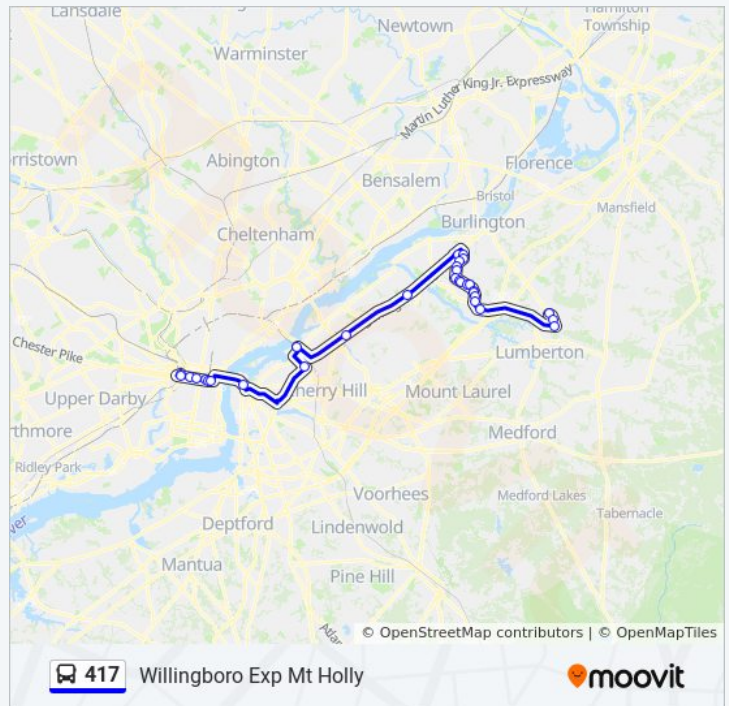

**417 bus Info**

**Direction:** Willingboro Exp Mt Holly

**Stops:** 31

**Trip Duration:** 91 min

**Line Summary:**

Rt-130 at Cinnaminson Ave/Church Rd

Rt-130 at Fairview St

Willingboro Town Center

Van Sciver Pkwy at Sheffield Dr

Van Sciver Pkwy at Sharon Turnpike

Sunset Rd 135'N Of Bentley Ln

Veterans Pkwy at Sedgwick Ln

Veterans Pkwy at Brooklawn Dr

Veterans Pkwy at Salem Rd

Veterans Pkwy at Millbrook Dr

Veterans Pkwy at Millstone Ln

Veterans Pkwy at J.F.K. Way

Veterans Pkwy at Garfield Dr

Garfield Dr at Elsin Ln

Garfield Dr at Gabriel Ln

Garfield Dr at Eden Rock Ln - North

Garfield Dr at Genesee Ln

Rancocas Rd at Bridge St#

Rancocas Rd Between King St & High St

High St at Hillside Rd

High St at Ridgely St/Levis St

417 bus time schedules and route maps are available in an offline PDF at [moovitapp.com](https://moovitapp.com). Use the [Moovit App](#) to see live bus times, train schedule or subway schedule, and step-by-step directions for all public transit in Philadelphia.