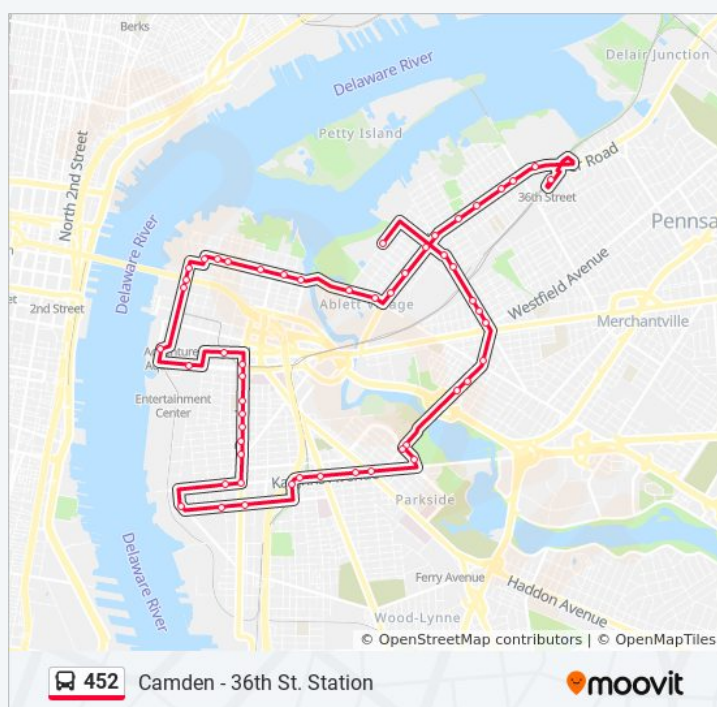

452 bus Info

Direction: 36th St Station

Stops: 60

Trip Duration: 54 min

Line Summary:

Atlantic Ave at 4th St

Broadway at Kaighn Ave

Broadway at Walnut St

State St at Wayne Ave

State St at Harrison Ave

State St at N 10th St

State St at 8th St

State St at N. 6th St

State St at 4th St

State St at N 2nd St

Front St at State St

Delaware Ave at Elm St

Delaware Ave at Pearl St

Delaware Ave at Linden St

Adventure Aquarium

Mlk Blvd 150' E Of Front St

Federal St at S. 5th St

452 bus Time Schedule

Cramer Hill Kroc Ctr Route Timetable:

Direction: Cramer Hill Kroc Ctr

Stops: 53

Trip Duration: 48 min

Line Summary:

Broadway Across From Wrtc

Broadway at Stevens St

Broadway at Berkeley St

Broadway at Royden St