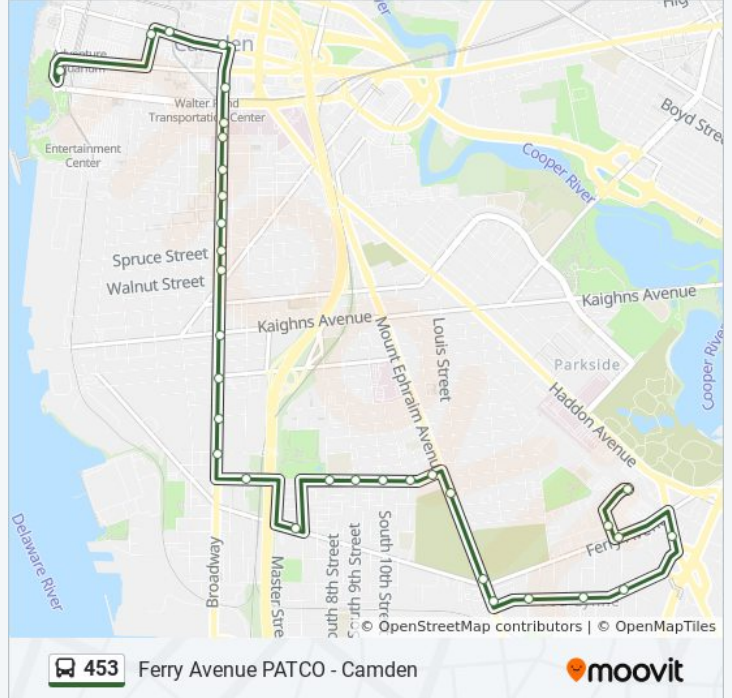

Direction: Camden Riverside Dr

33 stops

[VIEW LINE SCHEDULE](#)

- Ferry Ave Patco
- Davis St 240' N Of Station Drive#
- Ferry Ave at Evergreen Ave
- White Horse Pike (Cr606) 110' W Of Park Avenue
- Woodlynne Ave at Evergreen Ave
- Woodlynne Ave at Cooper Ave
- Woodlynne Ave at Powelton Ave
- Mt. Ephraim Ave at Woodlynne Ave
- Mt Ephraim Ave at Ferry Ave
- Mt Ephraim Ave at Decatur St
- Carl Miller Blvd at Maryland St
- Carl Miller Blvd at Kolo St
- Carl Miller Blvd at S 10th St
- Carl Miller Blvd at S 9th St
- Carl Miller Blvd at S 8th St
- Ferry Ave 145'W Of 7th Street
- Carl Miller Blvd at S 6th St
- Broadway at Jackson St
- Broadway at Everett St
- Broadway at Atlantic Ave
- Broadway at Kaighn Ave
- Broadway at Walnut St

453 bus Info

Direction: Camden Riverside Dr

Stops: 33

Trip Duration: 30 min

Line Summary:

Broadway at Spruce St
 Broadway at Pine St
 Broadway at Royden St
 Broadway at Berkeley St
 Broadway at Benson St
 Broadway at Stevens St
 Broadway In Front Of Wrtc
 Market St at N 6th St
 Market St at N. 4th St
 3rd St at Market St
 Riverside Drive at Milk Boulevard

Direction: Ferry Ave Patco

27 stops

[VIEW LINE SCHEDULE](#)

Riverside Drive at Milk Boulevard
 Federal St at S. 5th St
 Broadway Across From Wrtc
 Broadway at Stevens St
 Broadway at Berkeley St
 Broadway at Royden St
 Broadway at Pine St
 Broadway at Spruce St
 Broadway at Walnut St
 Broadway at Kaighn Ave
 Broadway at Atlantic Ave
 Broadway at Whitman Ave
 Broadway at Jackson St
 Broadway at Carl Miller Blvd
 Carl Miller Blvd at S 6th St
 Ferry Ave 145'W Of 7th Street
 Carl Miller Blvd at S 8th St
 Carl Miller Blvd at S 10th St

453 bus Info

Direction: Ferry Ave Patco

Stops: 27

Trip Duration: 24 min

Line Summary:

Carl Miller Blvd at Tioga St

Carl Miller Blvd at Maryland St

Mt Ephraim Ave at Decatur St