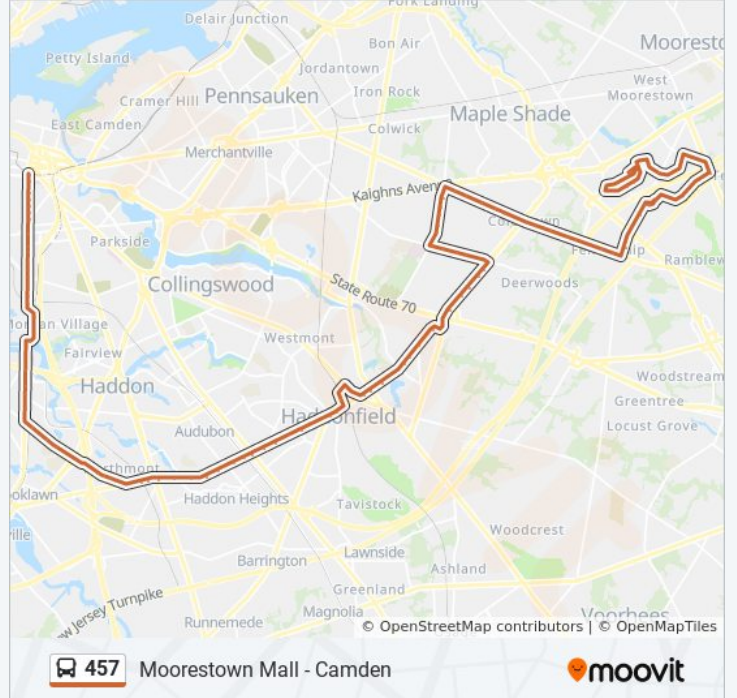

Market St at Northmont Ave

Market St at Weston Ave

Market St at Baynes Ave

Market St at Sparks Ave

Market St at Washington St

Broadway at Monmouth St

Broadway at Morris St.

Broadway at Passaic

**Direction: Moorestown Mall Via Gaither Drive**

96 stops

[VIEW LINE SCHEDULE](#)

Broadway Across From Wrtc  
Broadway at Stevens St  
Broadway at Berkeley St  
Broadway at Royden St  
Broadway at Pine St  
Broadway at Spruce St  
Broadway at Walnut St  
Broadway at Kaighn Ave  
Broadway at Atlantic Ave  
Broadway at Whitman Ave  
Broadway at Jackson St  
Broadway at Carl Miller Blvd  
Broadway at Ferry Ave  
Broadway at Viola St  
Broadway at Jefferson Ave  
Broadway at Chelton Ave  
Broadway 535's Of Chelton Avenue  
Broadway at Morgan Blvd  
Broadway 1400's Of Morgan Blvd  
Broadway at Linden St  
Broadway (Cr551) at Morris St.

**457 bus Info**

**Direction:** Moorestown Mall Via Gaither Drive

**Stops:** 96

**Trip Duration:** 79 min

**Line Summary:**

Broadway at Middlesex St  
Broadway at Monmouth St  
Market St at Conrail Rail Road Crossing  
Market St at Daley St  
Market St at Cold Springs Dr  
Market St at Spruce Ave  
Market St at Sartori Ave  
Market St at Remington Ave  
Market St at Northmont Ave  
King's Highway at Davis Ave  
King's Highway at James St  
Kings Hwy at Black Horse Pike  
Kings Hwy at St. Martins Ave  
Kings Hwy at Dallas Ave  
Kings Hwy at Edgewood Ave  
Kings Hwy at Glover Ave  
Kings Hwy at Eighth Ave  
Kings Hwy at West Atlantic Ave  
Kings Hwy at White Horse Pike  
Kings Hwy at Third Ave  
Kings Hwy at First Ave  
Kings Hwy W at Hinchman Ave S  
Kings Hwy W at Chews Landing Rd  
Kings Hwy W at Warwick Rd  
Haddonfield Patco  
Kings Hwy E at Haddon Ave S  
Kings Hwy E at Potter St  
Kings Hwy E at Roberts Ave  
Kings Hwy at Munn Ave  
Kings Hwy at Bel-Aire Ave  
Kings Hwy at Caldwell Rd  
Kings Highway at Nevada Ave  
Kings Highway at Nj 70