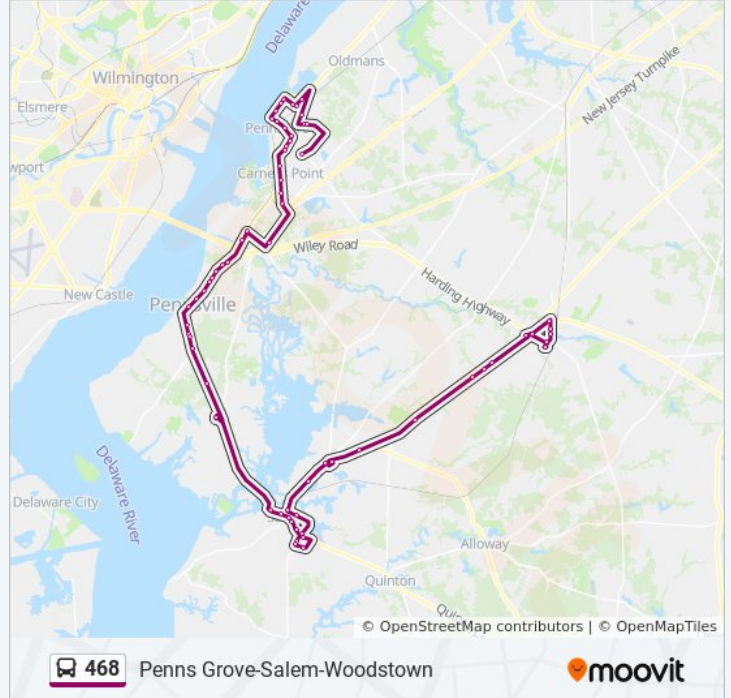

Memorial Hospital

Rt-45 at Pointers-Auburn Rd#

Rt-45 at Tide Mill Rd

Market St at Grant St

Grant St at Eighth St

Keasbey Ave at Roe Ave

Yorke St at Magnolia St

Grieves Pkwy 200'E Of Yorke St

Grieves Pkwy at Whispering Waters Entrance

Broadway at Keasbey St

East Broadway at Union St

East Broadway at Ninth St

Broadway at Walnut St

West Broadway 50' W Of Fifth St

West Broadway 100' E Of Front St

Pennsville Marketplace#

S Broadway at Laura's Glenn Apt Dr

Broadway at Carroll Ave

S Broadway at Dunn Lane

Broadway at Highland Ave

Broadway at Zane St

S Broadway at Bleckley Way

S Broadway at Union St

S Broadway at Jenkins Ave

S Broadway at Heron Ave

Broadway at South Rd

S Broadway at Churchtown Rd

S Broadway at Kent Ave

S Broadway 50'W Of Orchard Ave

Broadway at Plant St

Deepwater Rd at Us-130 #

Pennsville-Auburn Rd at Soders Rd#

Salem Comm College#