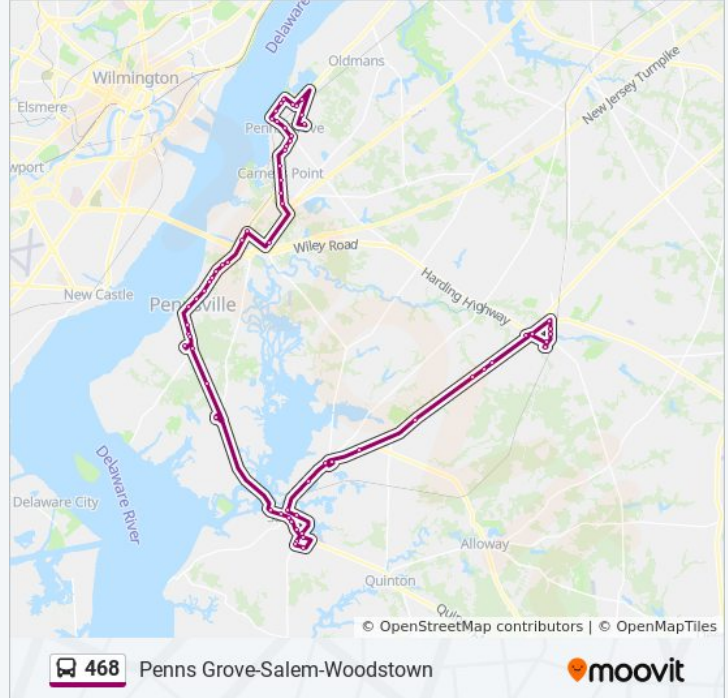

Broadway at Highland Ave

Broadway at Zane St

S Broadway at Bleckley Way

S Broadway at Union St

S Broadway at Jenkins Ave

S Broadway at Heron Ave

Broadway at South Rd

S Broadway at Churchtown Rd

S Broadway at Kent Ave

S Broadway 50'W Of Orchard Ave

Broadway at Plant St

Deepwater Rd at Us-130 #

Pennsville-Auburn Rd at Soders Rd#

Salem Comm College#

Hollywood Ave at Hickory Ave#

Shell Rd at Cleveland Ave

Us-130 at Georgetown Rd

Us-130 at Regional Dr #

Us-130 at Park Ave #

Us-130 at Maryland Ave #

E Main St at Virginia Ave#

Main St at Broad St#

West Main St at Franklin St#

West Main St at Delaware Ave#

Delaware Ave at West Pitman St#

Delaware Ave at 3rd St#

Delaware Ave at 6th Ave#

6th St at Lanning Ave#

North Broad St at 7th Ave#

North Broad St at Del-A-Vue Ave#

Us-130 at Pond St #

Sandy Ridge Apts#