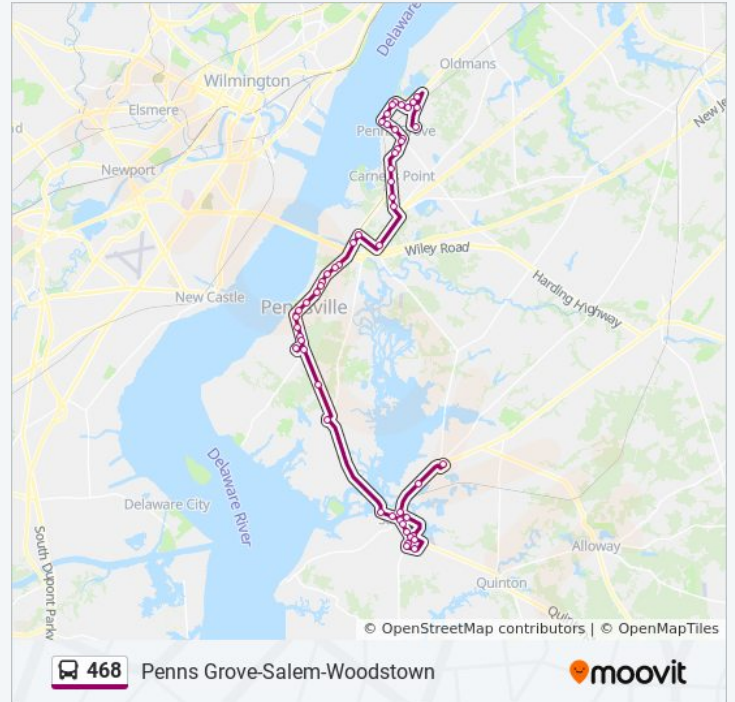

West Broadway 100' E Of Front St

West Broadway at Oak St

Broadway at Walnut St

Stops: 54

Trip Duration: 57 min

Line Summary:

East Broadway at Eakin St

East Broadway at Union St

Rt-45 at Tide Mill Rd

Memorial Hospital

Direction: Woodstown

66 stops

[VIEW LINE SCHEDULE](#)

Carneys Point Snr Apts#

Sandy Ridge Apts#

Us-130 at East Del-A-View Ave #