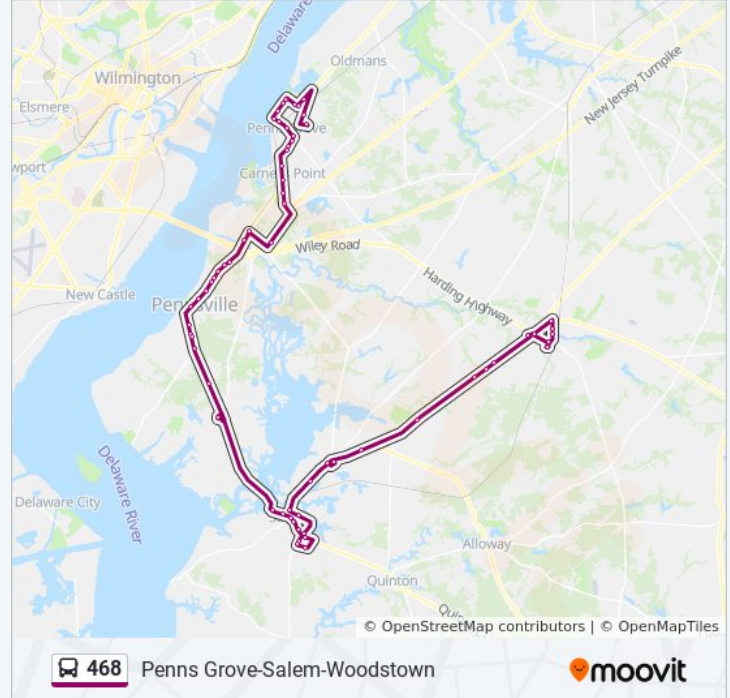

S Broadway at Kent Ave

S Broadway 50'W Of Orchard Ave

Broadway at Plant St

Deepwater Rd at Us-130 #

Pennsville-Auburn Rd at Soders Rd#

Salem Comm College#

Hollywood Ave at Hickory Ave#

Shell Rd at Cleveland Ave

Us-130 at Georgetown Rd

Us-130 at Regional Dr #

Us-130 at Park Ave #

Us-130 at Maryland Ave #

E Main St at Virginia Ave#

Main St at Broad St#

West Main St at Franklin St#

West Main St at Delaware Ave#

Delaware Ave at West Pitman St#

Delaware Ave at 3rd St#

Delaware Ave at 6th Ave#

6th St at Lanning Ave#

North Broad St at 7th Ave#

North Broad St at Del-A-Vue Ave#

Us-130 at Pond St #

Sandy Ridge Apts#

Direction: Carneys Point Pnsville Twrs

64 stops

[VIEW LINE SCHEDULE](#)

Woodstown Acme#

West Ave at South Main St#

South Main St at Hunt St#

South Main St at West Millbrooke Ave#

Lotus St at Alloway Rd#