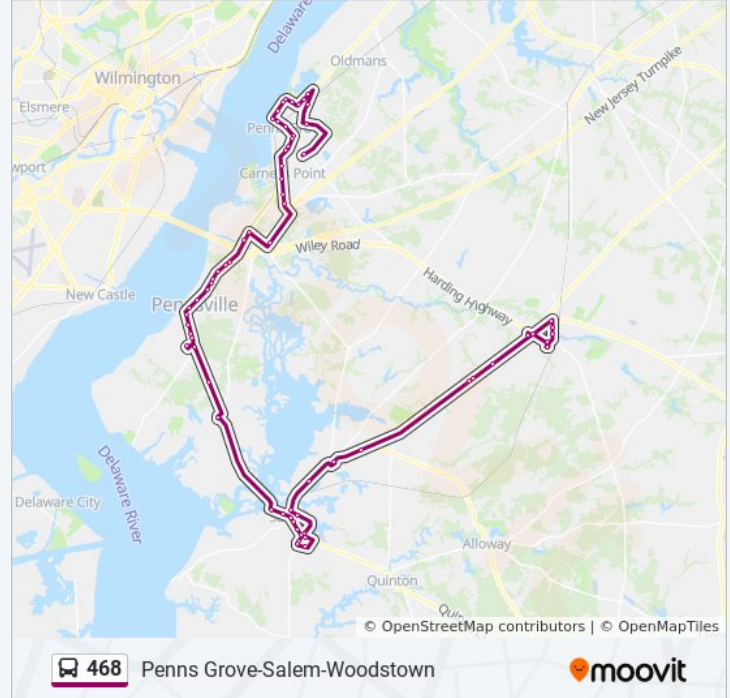

Us-130 at Walker Ave #

Shell Rd at Cleveland Ave

Hollywood Ave at Hickory Ave#

Salem Comm College

Pennsville Rd at Soders Rd

Deepwater Rd at Us-130 #

Broadway at Plant St

S Broadway 100'W Of Orchard Ave

S Broadway at Kent Ave

S Broadway at Churchtown Rd

Broadway at South Rd

S Broadway at Benson Ave

S Broadway at Oliver Ave

S Broadway at Union St

S Broadway at Bleckley Way

S Broadway at Chestnut St

Broadway at Zane St

Broadway at Highland Ave

S Broadway at Dunn Lane

Pennsville Towers#

Broadway at Carroll Ave

S Broadway at Laura's Glenn Apt Dr

Pennsville Marketplace#

West Broadway 100' E Of Front St

West Broadway at Oak St

Broadway at Walnut St

East Broadway at Eakin St

East Broadway at Union St

Broadway at Yorke St

East Broadway 519' E Of Yorke St

Grieves Pkwy at Whispering Waters Entrance

Grieves Pkwy 200'E Of Yorke St

Yorke St at Magnolia St