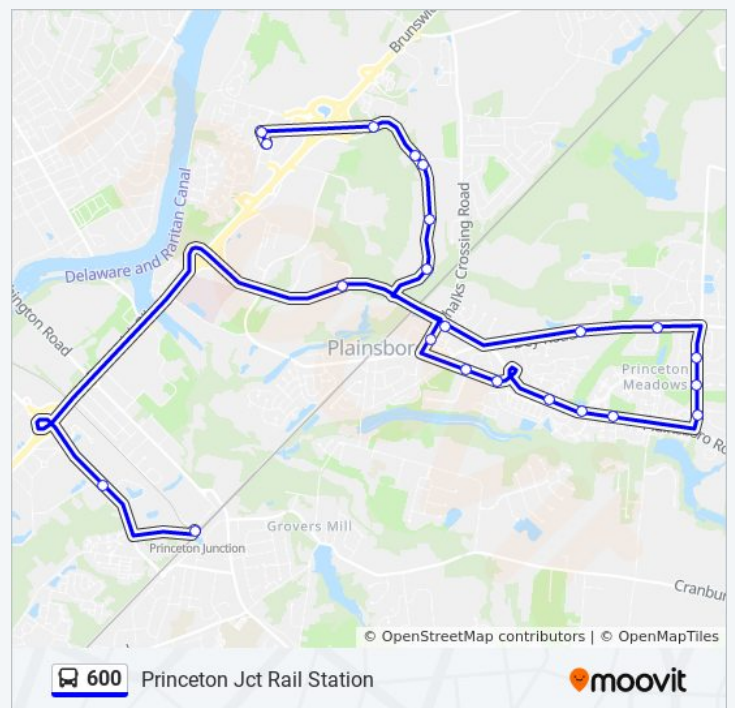

600 bus Info

Direction: Plainsboro Via Mktfair Plainsboro Scotts Cnr

Stops: 48

Trip Duration: 74 min

Line Summary:

Alexander Rd at Roszel Rd
 Princeton Junction on Vaughn Drive
 Vaughn Dr at Alexander Rd
 Alexander Rd at Bohren's Way
 Umcp at Plainsboro
 Plainsboro Rd 200'E Of Punia Blvd
 Scudders Mill Rd at Novo Nordisk Way
 Schalks Crossing Rd at Market St
 Plainsboro Rd at Fox Run Dr
 Plainsboro Rd at Middlesex Blvd
 Plainsboro Rd at Center Dr
 Plainsboro Rd at Deer Creek Drive
 Plainsboro Rd at Thoreau Drive
 Scotts Corner Rd at Ravens Crest Dr
 Scott Corner Rd at Franklin Dr
 Scott Corner Rd at Madison Dr
 Dey Rd at Pheasant Hollow Dr
 Dey Rd 105'E Of Woodland Dr
 Scudders Mill Rd 150'W Of Dey Rd
 Scudders Mill Rd 150' E Of Schalks Crossing Rd
 College Rd East at Siemens St#
 College Road East 2500' S Of Research Way
 Princeton Forrestal Center
 College Road East 1800' N Of Research Way
 College Road East 2270' S Of Us-1
 College Rd W at Windrow Dr
 Connector Road 70' W Of Merwick Road
 Princeton Forrestal Village

Tuesday	6:22 AM
Wednesday	6:22 AM
Thursday	6:22 AM
Friday	Not Operational
Saturday	Not Operational

600 bus Info

Direction: Princeton Jct Rail Station

Stops: 22

Trip Duration: 28 min

Line Summary:

Direction: Trenton Via Marketfair

46 stops

[VIEW LINE SCHEDULE](#)

Princeton Forrestal Village
 College Rd W 70'N Of Main St
 College Road East 2000' S Of Us-1
 College Road East 2000' N Of Research Way
 Princeton Forrestal Center
 College Road East 4000' S Of Research Way
 College Rd East at Siemens St#
 Scudders Mill Rd at Schalks Crossing Rd

600 bus Info

Direction: Trenton Via Marketfair

Stops: 46

Trip Duration: 78 min

Line Summary:

Dey Rd 150'E Of Woodland Dr

Dey Rd at Pheasant Hollow Dr

Scott Corner Rd at Quail Ridge Dr. (North End)