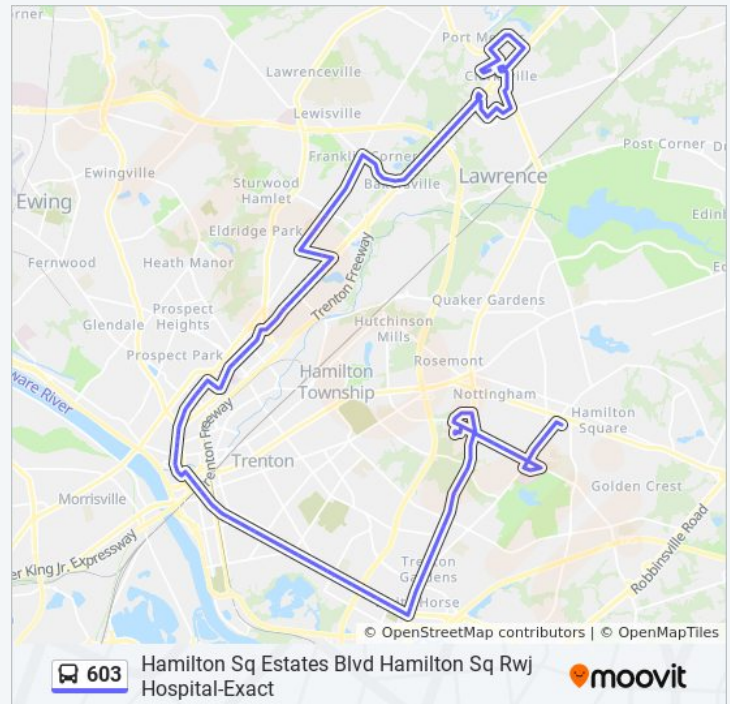

Hamilton Shop-Rite

Klockner Rd at Back Creek Rd.

Marketplace Blvd 528' S Of Patriots Way

Marketplace Blvd at Spirit Of 76 Blvd

Marketplace Blvd at Lowes Bus Stop

Direction: Hamilton Sq Estates Blvd Hamilton Sq Rwj Hospital-Exact

Us-206 (Brunswick Ave) at Brunswick Circle

Us-206 (Brunswick Ave) at Lanning Ave

Us-206 (Brunswick Ave) at Mulberry St

Us-206 (Brunswick Ave) at Myrtle St

Brunswick Ave at N Olden Ave

Brunswick Ave at Heil Ave

Brunswick Ave at Miller St

Brunswick Ave at E. Paul Ave

603 bus Time Schedule

Hamilton Sq Estates Blvd Hamilton Sq Rwj Hospital-Exact Route Timetable:

Sunday	Not Operational
Monday	7:25 AM - 3:45 PM
Tuesday	7:25 AM - 3:45 PM
Wednesday	7:25 AM - 3:45 PM
Thursday	7:25 AM - 3:45 PM
Friday	Not Operational
Saturday	Not Operational

603 bus Info

Direction: Hamilton Sq Estates Blvd Hamilton Sq Rwj Hospital-Exact

Stops: 82

Trip Duration: 81 min

Line Summary:

Paul Ave at Dexter St

Mlk Jr Blvd at Kirkbride Ave

Mlk Jr Blvd at Wiley Ave