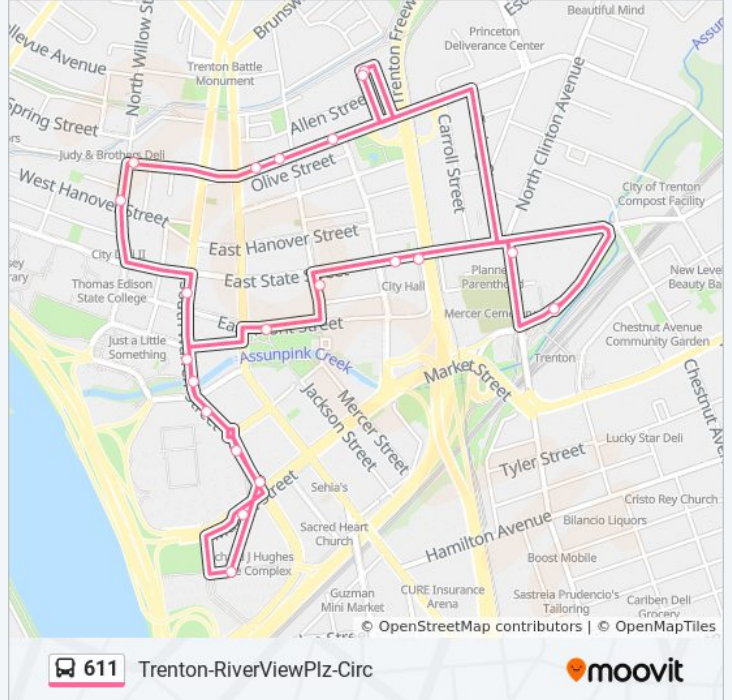

Direction: Trenton Circ Justice Cmplx

24 stops

[VIEW LINE SCHEDULE](#)

Wallenberg Ave Across From Terminal

South Clinton Ave at East State St

Perry St at Carroll St

Leave Perry Street Lot

Perry St at Stockton St

Perry St at N. Montgomery St

Perry St at North Broad St

Bank St at Barnes St

Bank St at N Willow St#

N Willow St at W Hanover St

W State St at Barrack St

S Warren St at W State St

S Warren St at W Lafayette St

S Warren at John Fitch Way

S Warren St 179's Of Livingston St

S Warren St at Market St

Justice Complex Parking Lot Entrance

Market St 254'E Of Wm Trent Pl

611 bus Time Schedule

Trenton Circ Justice Cmplx Route Timetable:

Sunday	Not Operational
Monday	6:30 AM - 6:41 AM
Tuesday	6:30 AM - 6:41 AM
Wednesday	6:30 AM - 6:41 AM
Thursday	6:30 AM - 6:41 AM
Friday	Not Operational
Saturday	Not Operational

611 bus Info

Direction: Trenton Circ Justice Cmplx

Stops: 24

Trip Duration: 23 min

Line Summary: