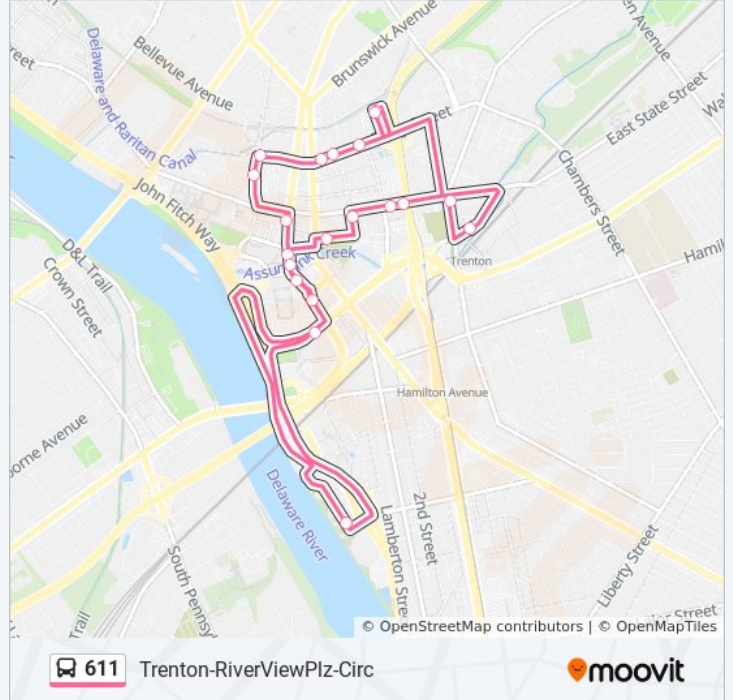

E State St at S. Stockton St

E State St at Carroll St

Trenton Transit Center

Direction: Trenton Circ Justice Cmplx Trenton Circ Riverview Plz-Ex

24 stops

[VIEW LINE SCHEDULE](#)

Wallenberg Ave Across From Terminal

611 bus Info

Direction: Trenton Circ Justice Cmplx Trenton Circ Riverview Plz-Ex

Stops: 24

Trip Duration: 32 min

Line Summary:

S Warren St at Assumpink Dr
 Front St at N Broad St
 S Montgomery St at E State St
 E State St at S. Stockton St
 E State St at Carroll St
 Trenton Transit Center

Direction: Trenton Circulator Trenton Riverview Plz

19 stops

[VIEW LINE SCHEDULE](#)

Leave Perry Street Lot
 Perry St at Stockton St
 Perry St at N. Montgomery St
 Perry St at North Broad St
 Bank St at N Willow St#
 N Willow St at W Hanover St
 S Warren St at W State St
 S Warren St at W Lafayette St
 S Warren at John Fitch Way
 S Warren St 179's Of Livingston St
 River View Plaza at Thunder Rd
 Market St 254'E Of Wm Trent Pl
 Front St at N Broad St
 S Montgomery St at E State St
 E State St at S. Stockton St
 Dep (East State St)#
 Wallenberg Ave Across From Terminal
 South Clinton Ave at East State St

611 bus Info

Direction: Trenton Circulator Trenton Riverview Plz

Stops: 19

Trip Duration: 28 min

Line Summary:

611 bus time schedules and route maps are available in an offline PDF at moovitapp.com. Use the [Moovit App](#) to see live bus times, train schedule or subway schedule, and step-by-step directions for all public transit in Philadelphia.