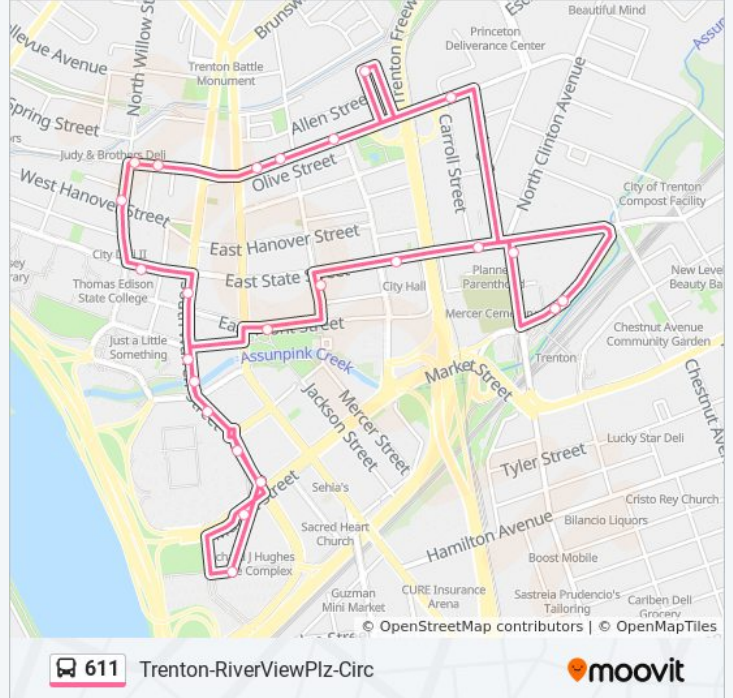

Bank St at N Willow St#

N Willow St at W Hanover St

W State St at Barrack St

S Warren St at W State St

S Warren St at W Lafayette St

S Warren at John Fitch Way

S Warren St 179's Of Livingston St

S Warren St at Market St

611 bus Info

Direction: Trenton Circ Justice Cmplx

Stops: 24

Trip Duration: 23 min

Line Summary:

S Warren St at Assunpink Dr

Front St at N Broad St

S Montgomery St at E State St

E State St at S. Stockton St

E State St at Carroll St

Trenton Transit Center

Direction: Trenton Circ Justice Cmplx Trenton Circ Riverview Plz-Ex

24 stops

[VIEW LINE SCHEDULE](#)

Wallenberg Ave Across From Terminal

Direction: Trenton Circulator Trenton Riverview Plz

19 stops

[VIEW LINE SCHEDULE](#)

Leave Perry Street Lot
 Perry St at Stockton St
 Perry St at N. Montgomery St
 Perry St at North Broad St
 Bank St at N Willow St#
 N Willow St at W Hanover St
 S Warren St at W State St
 S Warren St at W Lafayette St
 S Warren at John Fitch Way
 S Warren St 179's Of Livingston St
 River View Plaza at Thunder Rd
 Market St 254'E Of Wm Trent Pl
 Front St at N Broad St
 S Montgomery St at E State St
 E State St at S. Stockton St
 Dep (East State St)#
 Wallenberg Ave Across From Terminal
 South Clinton Ave at East State St