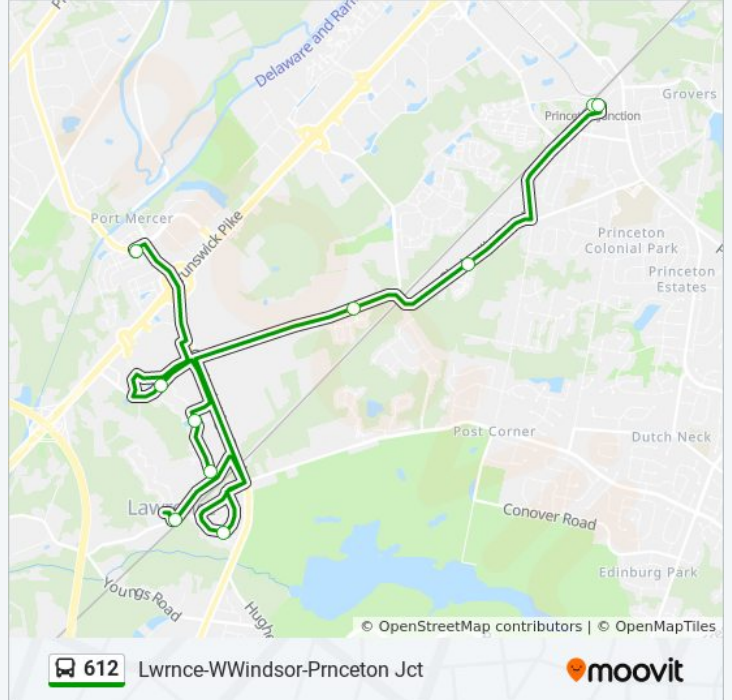

612 bus time schedules and route maps are available in an offline PDF at moovitapp.com. Use the [Moovit App](#) to see live bus times, train schedule or subway schedule, and step-by-step directions for all public transit in Philadelphia.

[About Moovit](#) • [MaaS Solutions](#) • [Supported Countries](#) • [Mooviter Community](#)

© 2024 Moovit - All Rights Reserved

Check Live Arrival Times