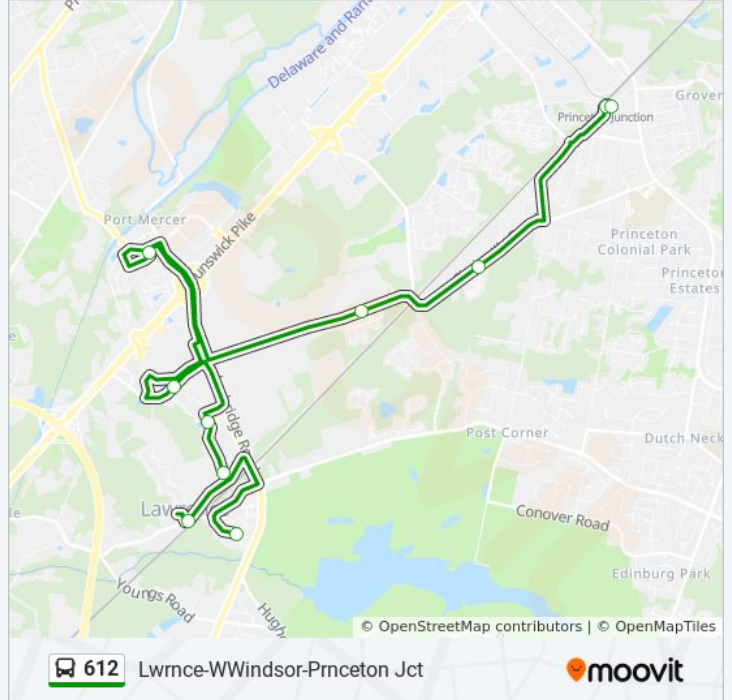

Direction: Lawrence West Windsor

10 stops

[VIEW LINE SCHEDULE](#)

Lv Princeton Junction

Avalon Watch

Clarksville Rd at Raven Blvd

Yorkshire Meadows#

Avalon Run#

Avalon Run East#

Avalon Run East li#

Lawrence Station Rd at Fountayne Blvd#

Lawrence Square#

Arrive Princeton Junction#

612 bus Time Schedule

Lawrence West Windsor Route Timetable:

Sunday	Not Operational
Monday	5:39 PM - 8:24 PM
Tuesday	5:39 PM - 8:24 PM
Wednesday	5:39 PM - 8:24 PM
Thursday	5:39 PM - 8:24 PM
Friday	5:39 PM - 8:24 PM
Saturday	Not Operational

612 bus Info

Direction: Lawrence West Windsor

Stops: 10

Trip Duration: 40 min

Line Summary:

Direction: Princeton Junction

10 stops

[VIEW LINE SCHEDULE](#)

- Lv Princeton Junction
- Yorkshire Meadows#
- Avalon Run#
- Avalon Run East#
- Avalon Run East li#
- Lawrence Station Rd at Fountayne Blvd#
- Lawrence Square#
- Clarksville Rd at Raven Blvd
- Avalon Watch
- Arrive Princeton Junction#