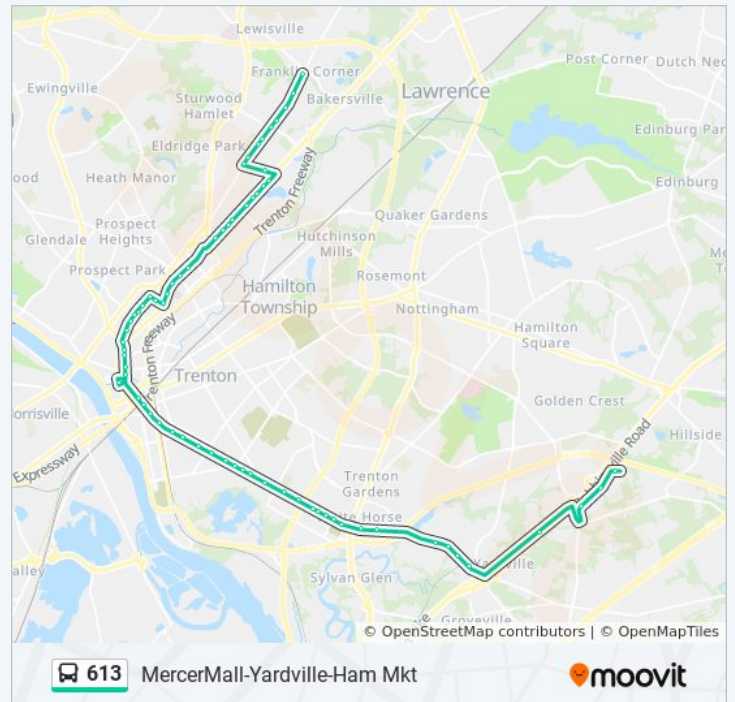

South Broad St at Greenwood Ave

S Warren St at Assunpink Dr

South Broad St at East Front St

N Broad St at E State St

North Broad St at Perry St

North Broad St at Feeder St

Pennington Ave at Dr Martin Luther King Jr Blvd

Mlk Jr Blvd at Sanford St

Mlk Jr Blvd at Bond St

Mlk Jr Blvd at E Ingham Ave

Mlk Jr Blvd at Southard St

Mlk Jr Blvd at Evans St

Mlk Jr Blvd at Paul Ave

Paul Ave at Dexter St

Brunswick Ave at E Paul Ave

Brunswick Ave at Fuld St

Brunswick Ave at Heil Ave

Brunswick Ave at N Olden Ave

Brunswick Ave at Pine St

Rt-1 Alt at Puritan Ave

Rt-1 Alt at Putnam Ave

Rt-1 Alt at Trumbull Ave

Rt-1 Alt at Cherry Tree Ln