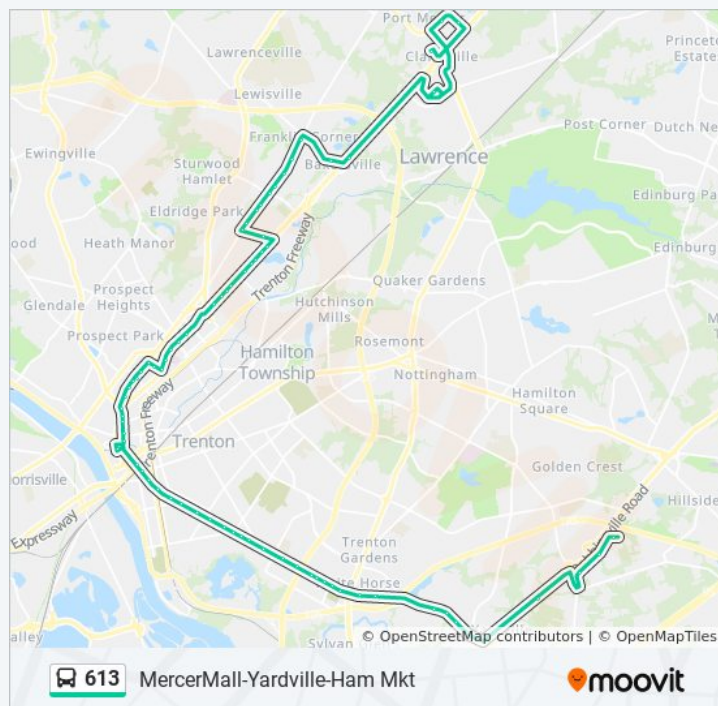

Us-206 (S. Broad St) at Lily St

S Broad St at Samuel St

South Broad St at Cedar Ln

South Broad St at Lakeside Ave

S Broad St at Liberty St

South Broad St at Division St

South Broad St at Beatty St

South Broad St at Hudson St

South Broad St 450' N Of Dye St.

South Broad St at Bridge St

South Broad St at Hamilton Ave

South Broad St at Greenwood Ave

S Warren St at Assunpink Dr

South Broad St at East Front St

N Broad St at E State St

North Broad St at Perry St

North Broad St at Feeder St

Pennington Ave at Dr Martin Luther King Jr Blvd

Mlk Jr Blvd at Sanford St

Friday

5:15 AM - 9:25 PM

Saturday

5:15 AM - 9:25 PM

613 bus Info

Direction: Mercer Mall

Stops: 72

Trip Duration: 70 min

Line Summary:

Mlk Jr Blvd at Bond St

Mlk Jr Blvd at E Ingham Ave

Mlk Jr Blvd at Southard St