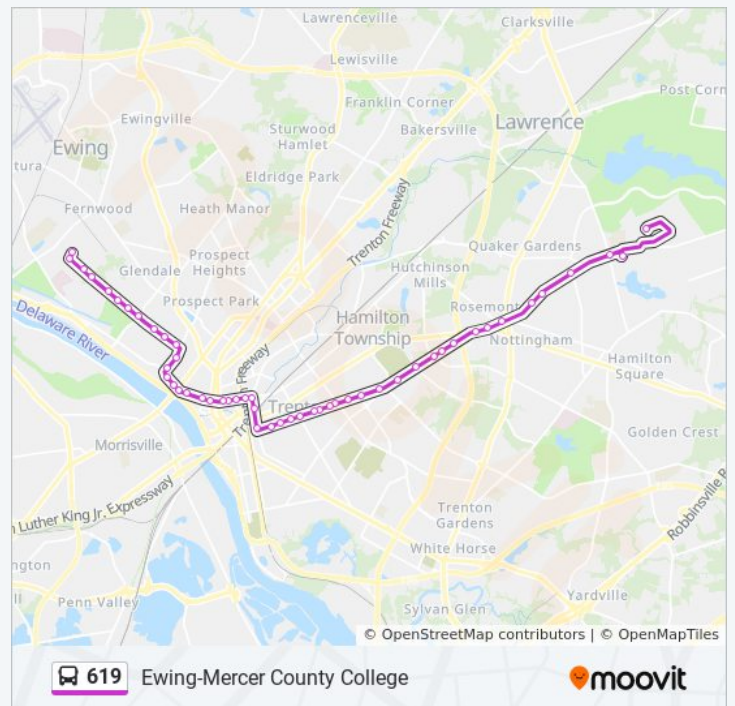

Nottingham Way at Regina Ave

Nottingham Way at Vincent Ave

Nottingham Way (Rt-33) at Concord Ave

Hamilton Ave at Meade Dr

Hamilton Ave 125'E Of Salem Pl

Hamilton Ave at Klockner Rd

Hamilton Ave at Donald Dr

Hamilton Ave at Chambers St

Hamilton Ave at Anderson St

Trenton High School

Hamilton Ave at Benton St

South Clinton Ave at Pearl St

S Clinton Ave at Wallenberg Ave

South Clinton Ave at East State St

E State St at West Canal St

E State St at North Stockton St

State St & Montgomery St

E State St at N Broad St

W State St at N Warren St

W State St at N Willow St

Tuesday	11:20 AM - 2:20 PM
Wednesday	11:20 AM - 2:20 PM
Thursday	11:20 AM - 2:20 PM
Friday	9:06 AM - 3:26 PM
Saturday	9:06 AM - 3:26 PM

**619 bus Info**

**Direction:** Cc Ewing Talking Book Braille Ctr

**Stops:** 51

**Trip Duration:** 45 min

**Line Summary:**

W State St at Green Pl

W State St at Calhoun St

W State St at Rutgers Pl