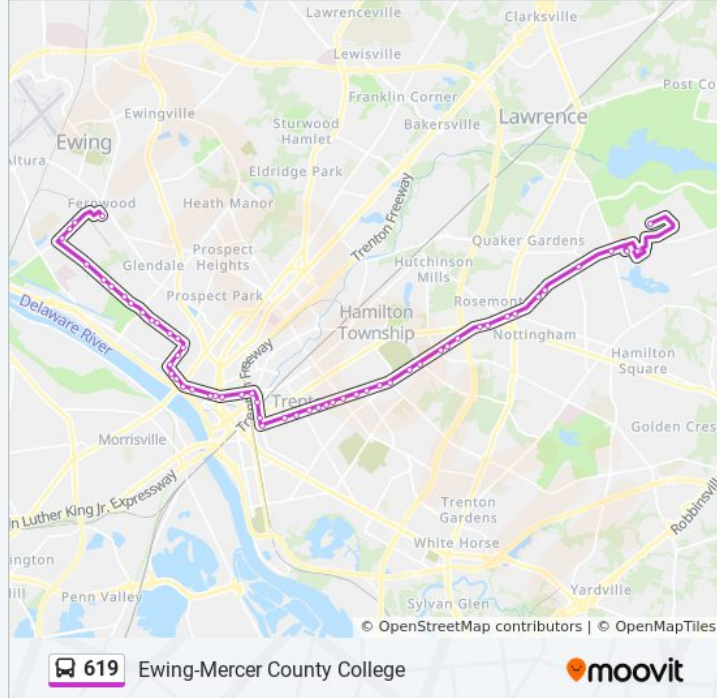

Nottingham Way at Regina Ave

Nottingham Way at Vincent Ave

Nottingham Way (Rt-33) at Concord Ave

Hamilton Ave at Meade Dr

Hamilton Ave 125'E Of Salem Pl

Hamilton Ave at Klockner Rd

Hamilton Ave at Donald Dr

Hamilton Ave at Chambers St

Hamilton Ave at Anderson St

Trenton High School

Hamilton Ave at Benton St

South Clinton Ave at Pearl St

S Clinton Ave at Wallenberg Ave

South Clinton Ave at East State St

E State St at West Canal St

Hamilton Ave at Newkirk St

Hamilton Ave at Johnston Ave

Hamilton Ave at Kuser Rd

Hamilton Ave at Pope Ave

Hamilton Ave at Cypress Ln

Hamilton Ave at Klockner Rd

Hamilton Ave 100' E Of Salem Pl

Hamilton Ave at Berkshire Rd

Nottingham Way (Rt-33) at Concord Ave

Nottingham Way at Vincent Ave

Nottingham Way at Regina Ave

Mercerville - Edinburg Rd at Nottingham Way

Mercerville - Edinburg Rd at Lansing Ave

Mercerville - Edinburg Rd at Marshall Ave