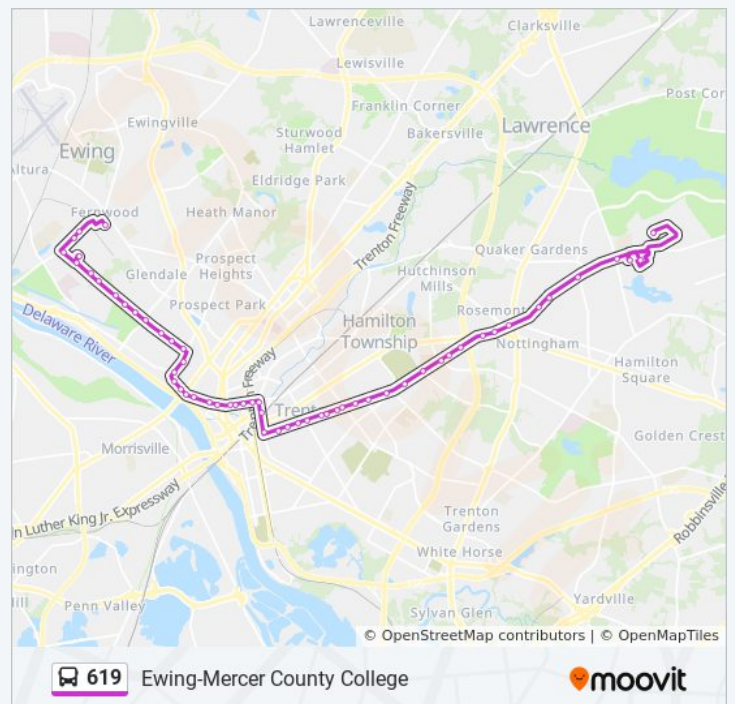

## Direction: Cc Ewing Njdot Talking Book Braille Ctr

56 stops

[VIEW LINE SCHEDULE](#)

- Mercer County College - Library Loop
- Hamilton Continuing Care Center
- Mercer County Technical School#
- Mercerville - Edinburg Rd at Hughes Dr
- Mercerville - Edinburg Rd at Paxson Ave
- Mercerville - Edinburg Rd at Stamford Rd
- Mercerville - Edinburg Rd at Delotto Dr
- Nottingham Way at Regina Ave
- Nottingham Way at Vincent Ave
- Nottingham Way (Rt-33) at Concord Ave
- Hamilton Ave at Meade Dr
- Hamilton Ave 125'E Of Salem Pl
- Hamilton Ave at Klockner Rd
- Hamilton Ave at Donald Dr
- Hamilton Ave at Brook Ln
- Hamilton Ave at Haslach Ave
- Hamilton Ave at Atlantic Ave
- Hamilton Ave at Logan Ave
- Hamilton Ave at S Olden Ave
- Hamilton Ave at Cuyler Ave
- Hamilton Ave at South Cook Ave
- Hamilton Ave at Quintin Ave
- Hamilton Ave at Chambers St
- Hamilton Ave at Anderson St
- Trenton High School
- Hamilton Ave at Benton St
- South Clinton Ave at Pearl St
- S Clinton Ave at Wallenberg Ave

## 619 bus Info

**Direction:** Cc Ewing Njdot Talking Book Braille Ctr

**Stops:** 56

**Trip Duration:** 50 min

**Line Summary:**

South Clinton Ave at East State St

E State St at West Canal St

E State St at North Stockton St