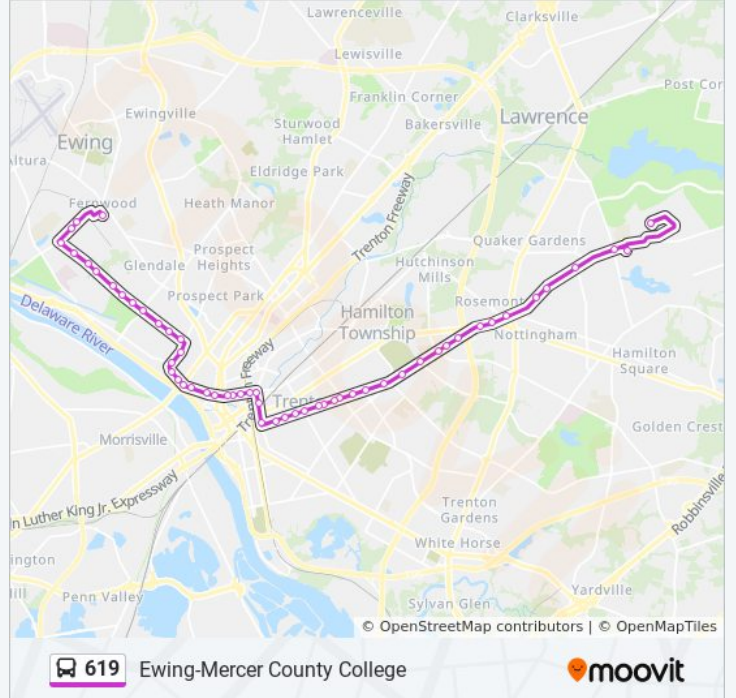

**619 bus Info**

**Direction:** Cc Ewing Njdot

**Stops:** 54

**Trip Duration:** 44 min

**Line Summary:**

Hamilton Ave at Chambers St  
Hamilton Ave at Anderson St  
Trenton High School  
Hamilton Ave at Benton St  
South Clinton Ave at Pearl St  
S Clinton Ave at Wallenberg Ave  
South Clinton Ave at East State St  
E State St at West Canal St  
E State St at North Stockton St  
State St & Montgomery St  
E State St at N Broad St  
W State St at N Warren St  
W State St at N Willow St  
W State St at Green Pl  
W State St at Calhoun St  
W State St at Rutgers Pl  
W State St 161's Of Perdicaris Pl.  
Prospect St at Spring St  
Prospect St at Bellevue Ave  
Stuyvesant Ave at Linwood Ave  
Stuyvesant Ave at Hayes Ave  
Stuyvesant Ave at Hoffman Ave  
Stuyvesant Ave at Parkside Ave  
Stuyvesant Ave at Hillcrest Ave  
Stuyvesant Ave at Whittlesey Dr  
Stuyvesant Ave at Cadwalader Dr  
Stuyvesant Ave at Cornwall Ave  
Stuyvesant Ave at Stratton Dr  
Stuyvesant Ave 200' N Of Preston Ave.  
Stuyvesant Ave at Palmer Ln  
Lower Ferry Rd 250'N Of Ashley Ave  
Lower Ferry Rd at Langford Lane  
Njdot