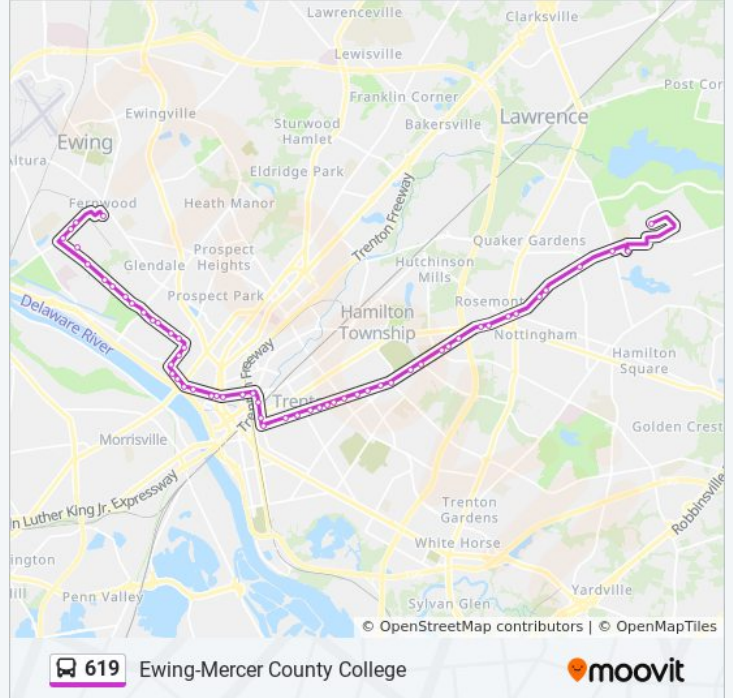

Use the Moovit App to find the closest 619 bus station near you and find out when is the next 619 bus arriving.

**Direction: Cc Ewing Njdot**

54 stops

[VIEW LINE SCHEDULE](#)

- Mercer County College - Library Loop
- Hamilton Continuing Care Center
- Mercerville - Edinburg Rd at Hughes Dr
- Mercerville - Edinburg Rd at Paxson Ave
- Mercerville - Edinburg Rd at Stamford Rd
- Mercerville - Edinburg Rd at Delotto Dr
- Nottingham Way at Regina Ave
- Nottingham Way at Vincent Ave
- Nottingham Way (Rt-33) at Concord Ave
- Hamilton Ave at Meade Dr
- Hamilton Ave 125'E Of Salem Pl
- Hamilton Ave at Klockner Rd
- Hamilton Ave at Donald Dr
- Hamilton Ave at Brook Ln
- Hamilton Ave at Haslach Ave
- Hamilton Ave at Atlantic Ave
- Hamilton Ave at Logan Ave
- Hamilton Ave at S Olden Ave
- Hamilton Ave at Cuyler Ave
- Hamilton Ave at South Cook Ave
- Hamilton Ave at Quintin Ave

Hamilton Ave at Johnston Ave

Hamilton Ave at Kuser Rd

Hamilton Ave at Pope Ave

Hamilton Ave at Cypress Ln

Hamilton Ave at Klockner Rd

Hamilton Ave 100' E Of Salem Pl

Hamilton Ave at Berkshire Rd

Nottingham Way (Rt-33) at Concord Ave

Nottingham Way at Vincent Ave

Nottingham Way at Regina Ave

Mercerville - Edinburg Rd at Nottingham Way

Mercerville - Edinburg Rd at Lansing Ave

Mercerville - Edinburg Rd at Marshall Ave

Mercerville - Edinburg Rd at Paxson Ave

Mercerville - Edinburg Rd at Hughes Dr

Hamilton Continuing Care Center

Mercer County College - Library Loop

**Direction: Cc Mercer Ccc Mercer Votech**

56 stops

[VIEW LINE SCHEDULE](#)

Njdot

Lower Ferry Rd at Langford Lane